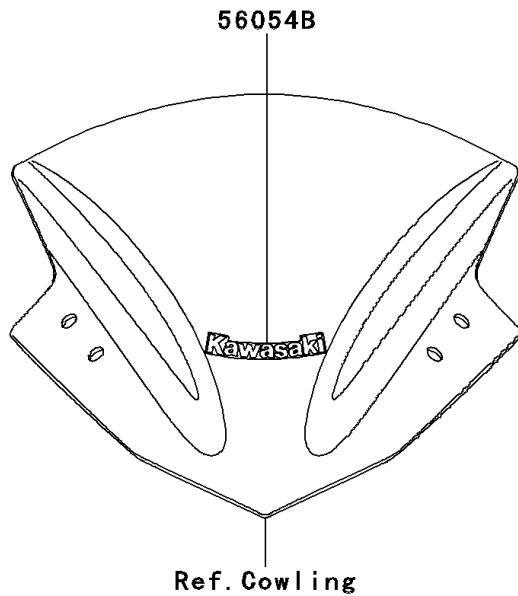

2014 NINJA® 300 ABS

PARTS DIAGRAM

Decals(Red)(BEF)(CA,US)

F2861D

2014 NINJA[®] 300 ABS

PARTS LIST

Decals(Red)(BEF)(CA,US)

ITEM NAME

PART NUMBER

QUANTITY
