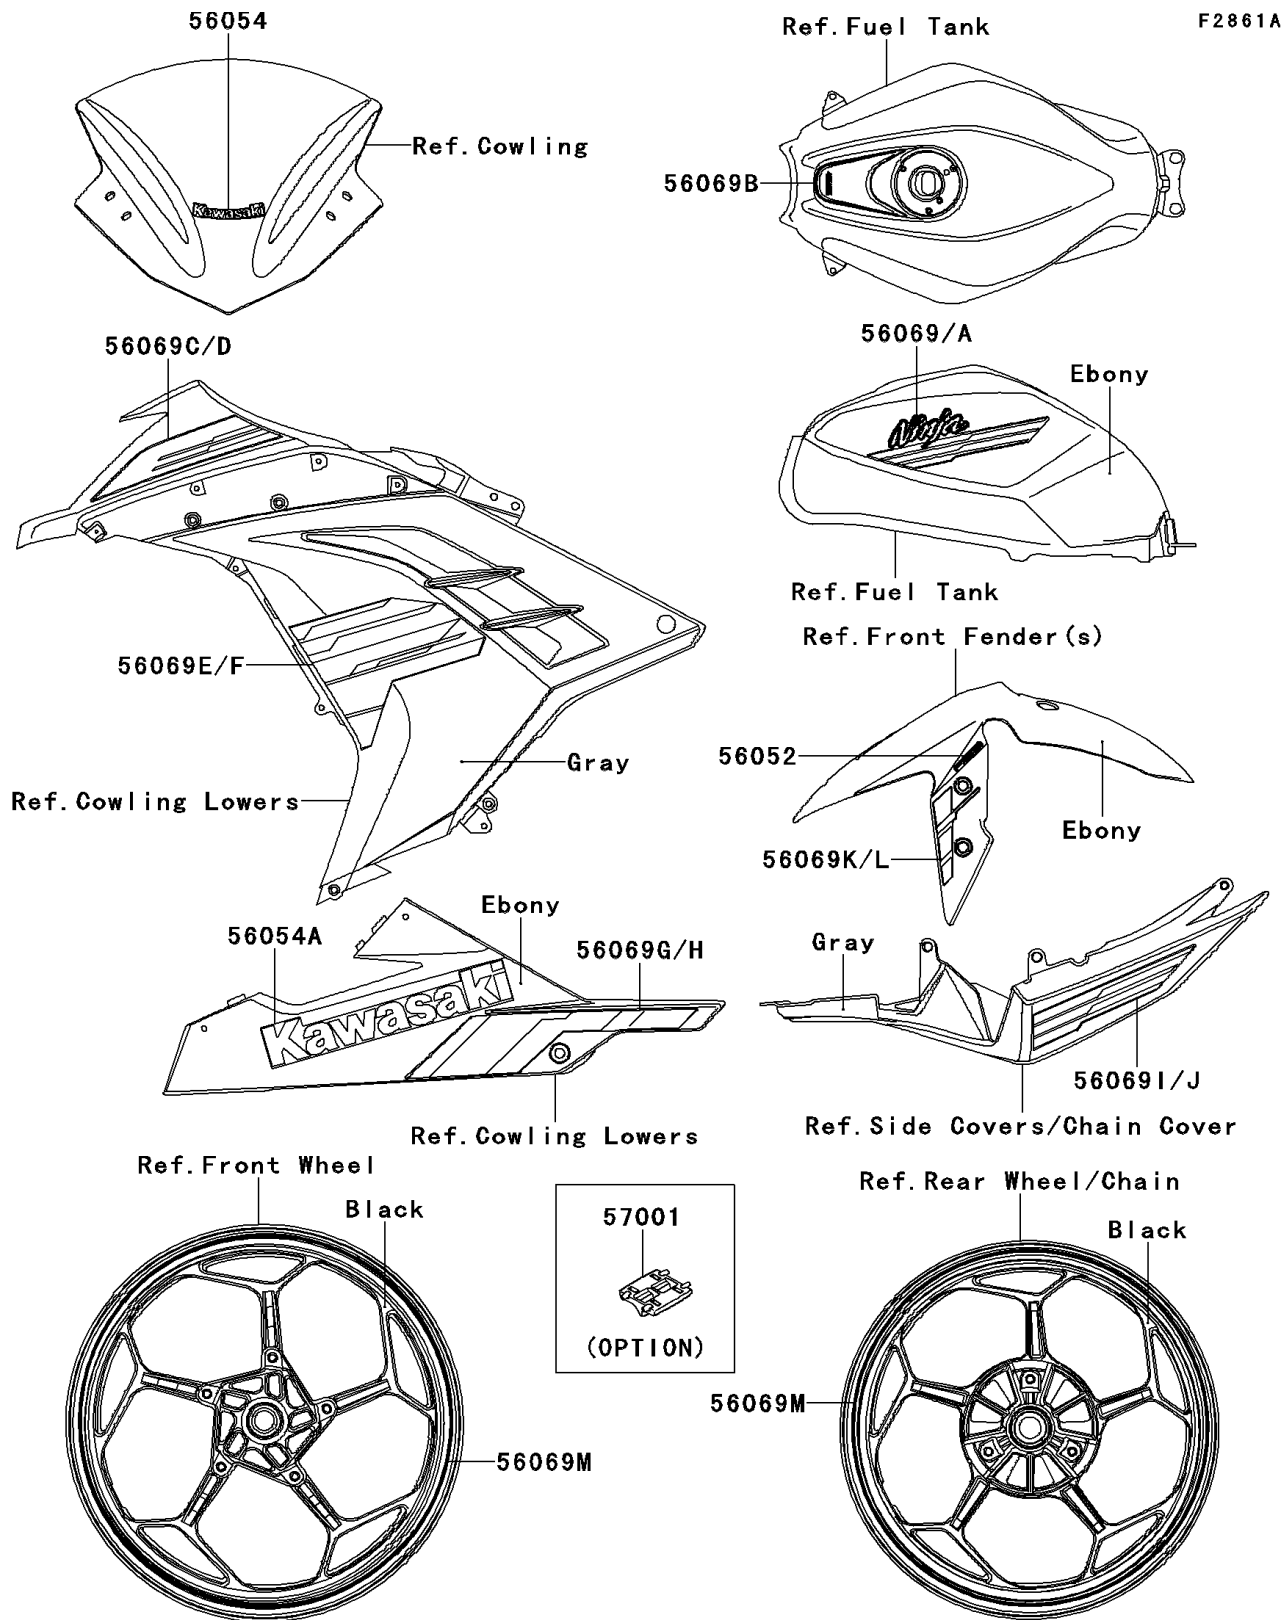

2013 Ninja® 300 ABS

PARTS DIAGRAM

Decals(Ebony)(BDF A)(CN)

2013 Ninja[®] 300 ABS

PARTS LIST

Decals(Ebony)(BDFA)(CN)

ITEM NAME

PART NUMBER

QUANTITY
