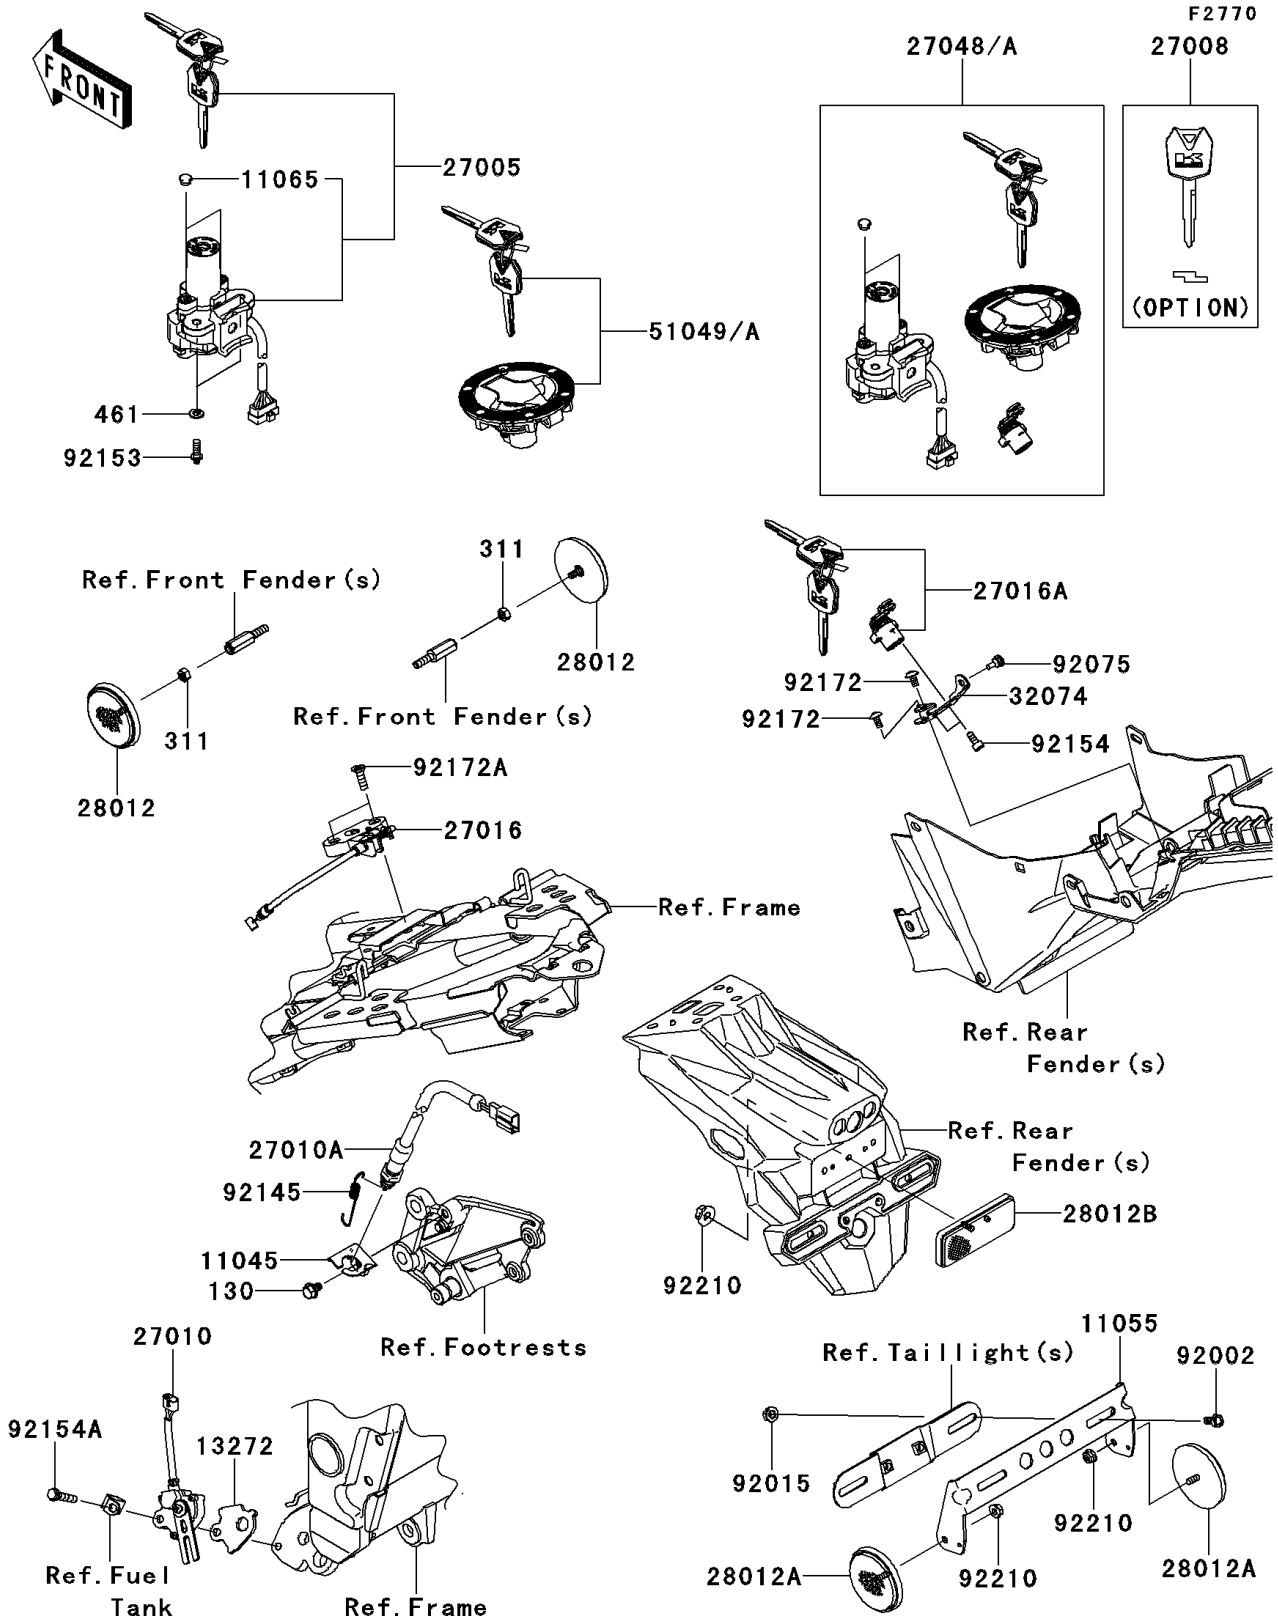

2014 NINJA® 300 ABS

PARTS DIAGRAM

Ignition Switch/Locks/Reflectors

2014 NINJA® 300 ABS

PARTS LIST

Ignition Switch/Locks/Reflectors

ITEM NAME

PART NUMBER

QUANTITY
