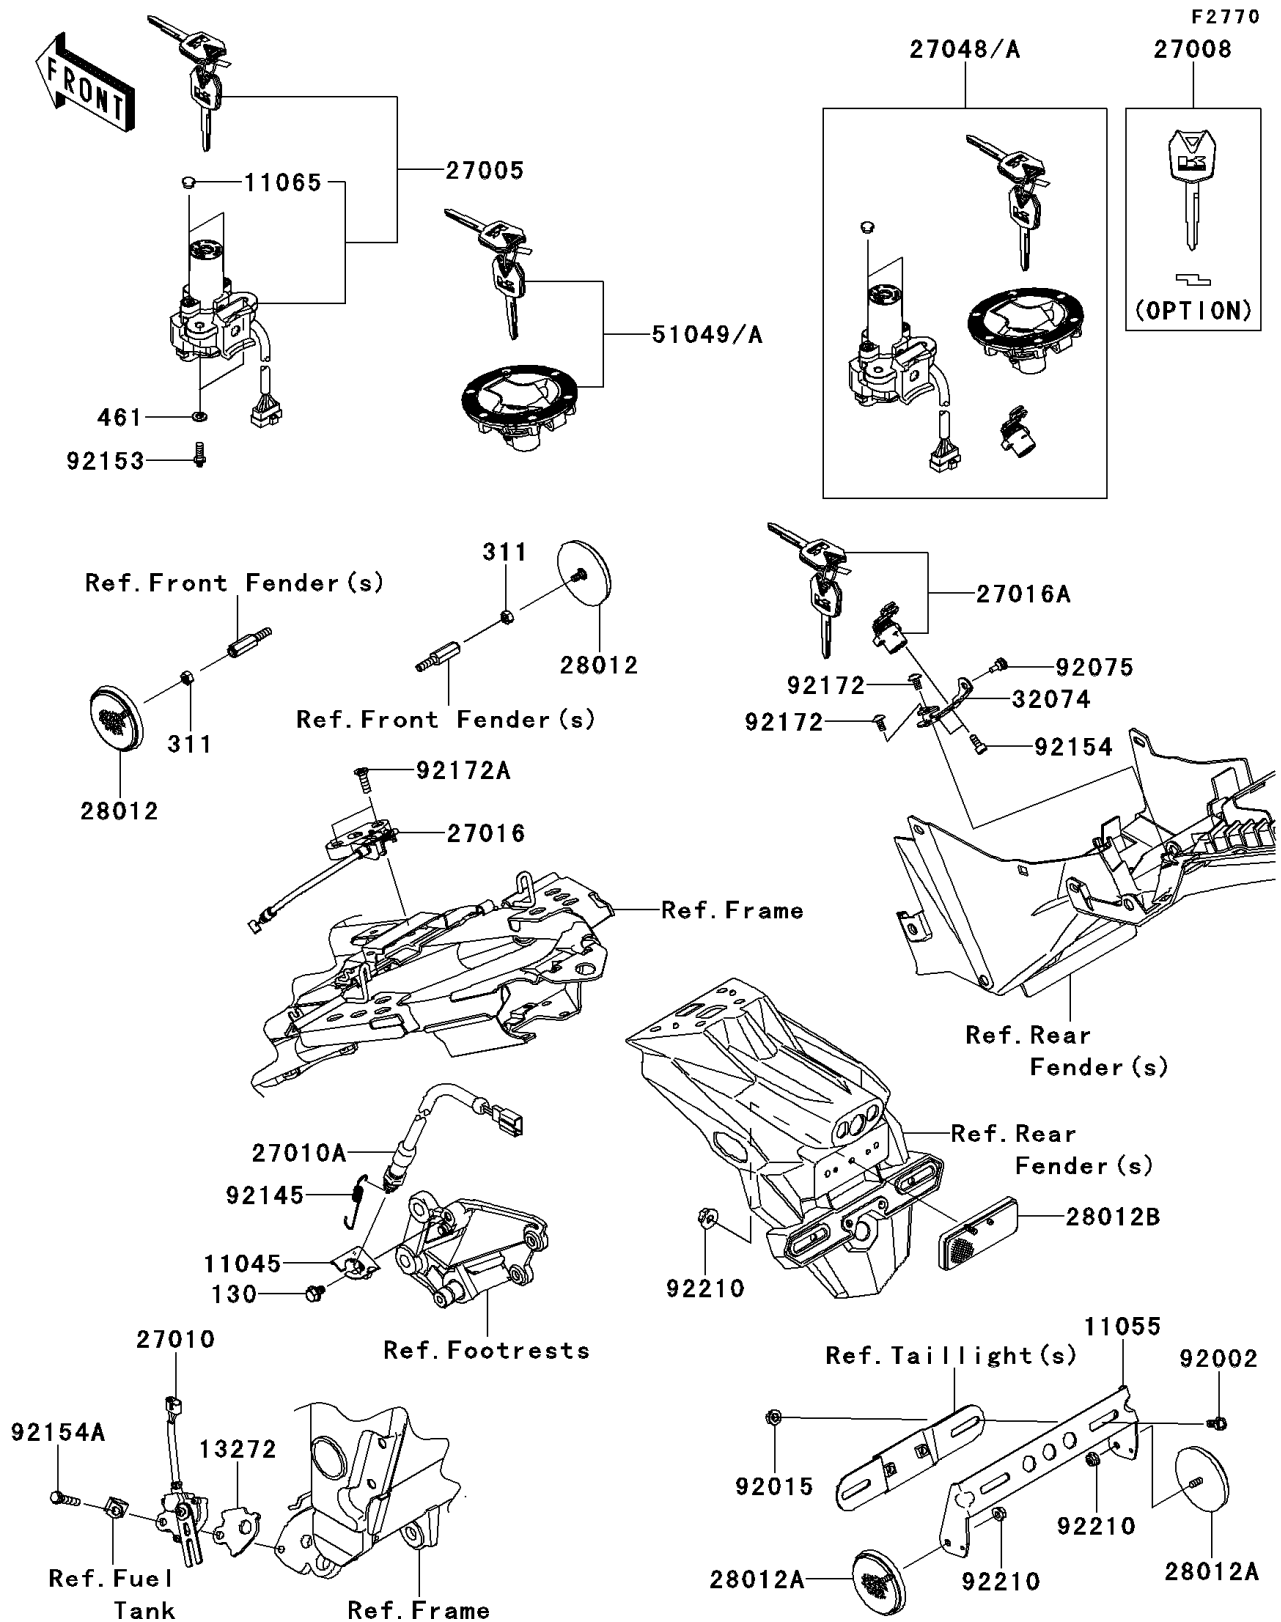

2013 Ninja[®] 300 ABS

PARTS DIAGRAM

Ignition Switch/Locks/Reflectors

2013 Ninja[®] 300 ABS

PARTS LIST

Ignition Switch/Locks/Reflectors

ITEM NAME

PART NUMBER

QUANTITY
