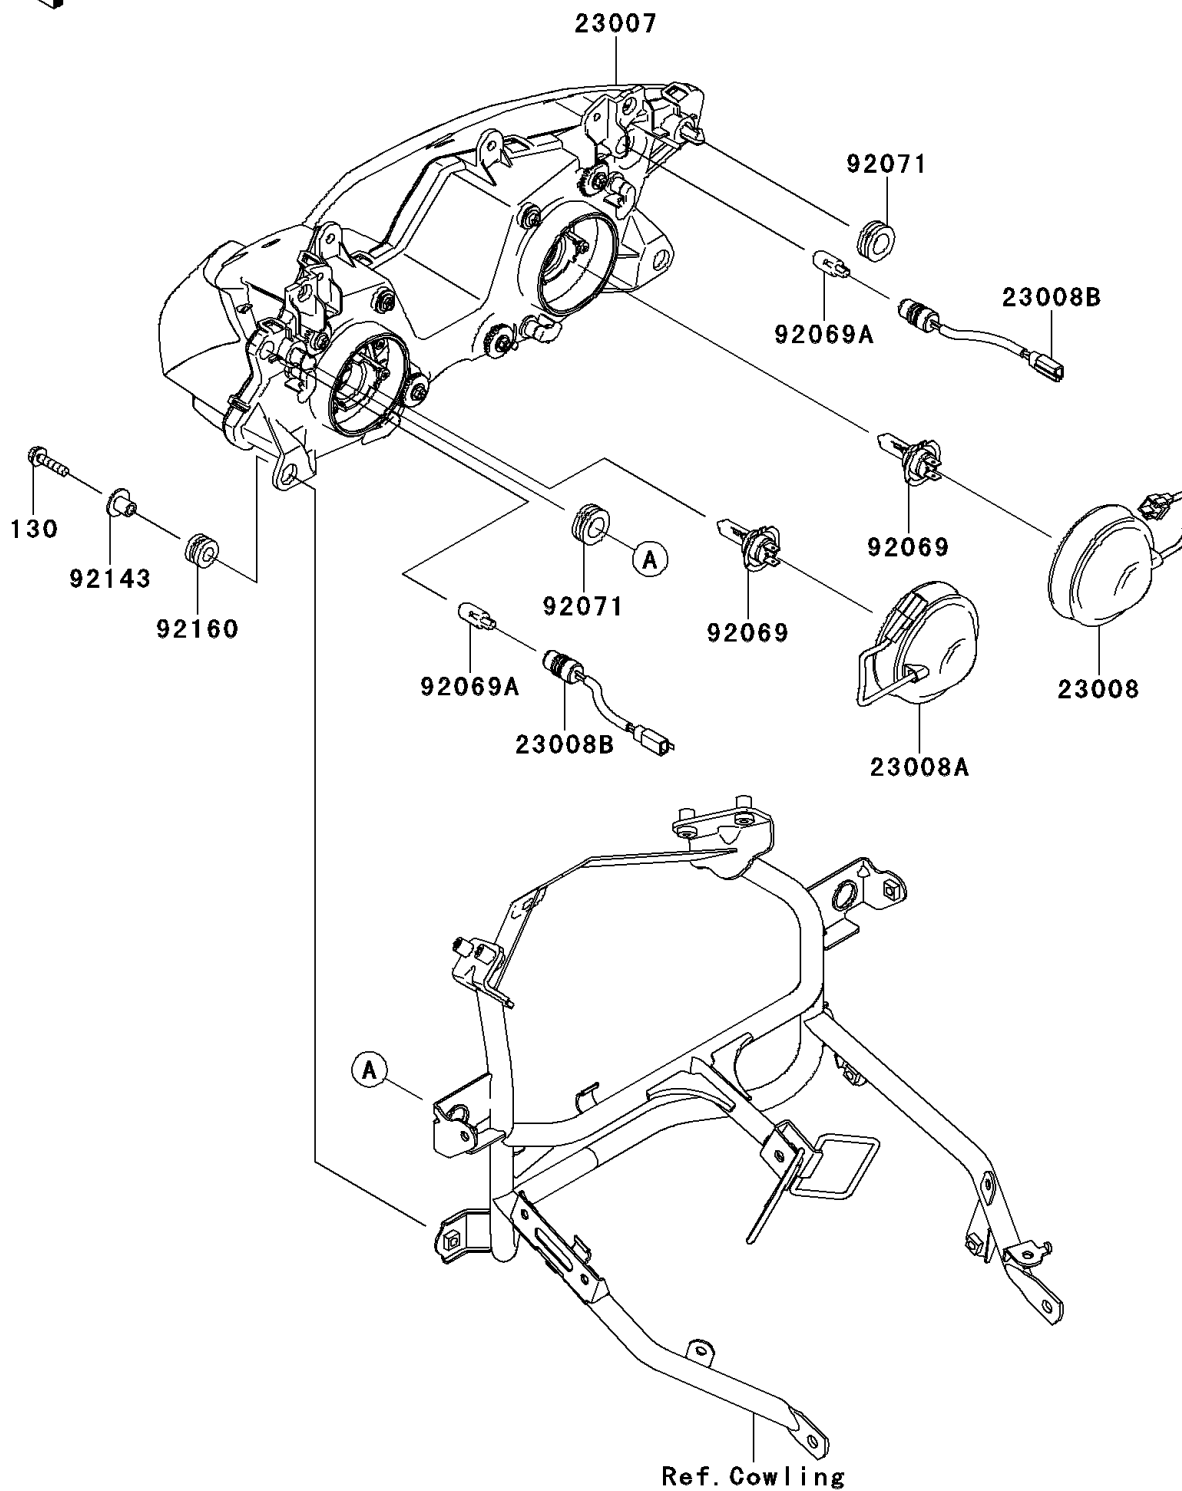

2013 Ninja® 300 ABS

PARTS DIAGRAM

Headlight(s)

Kawasaki

Let the Good Times Roll®

F2710

2013 Ninja® 300 ABS

PARTS LIST

Headlight(s)

ITEM NAME

PART NUMBER

QUANTITY
