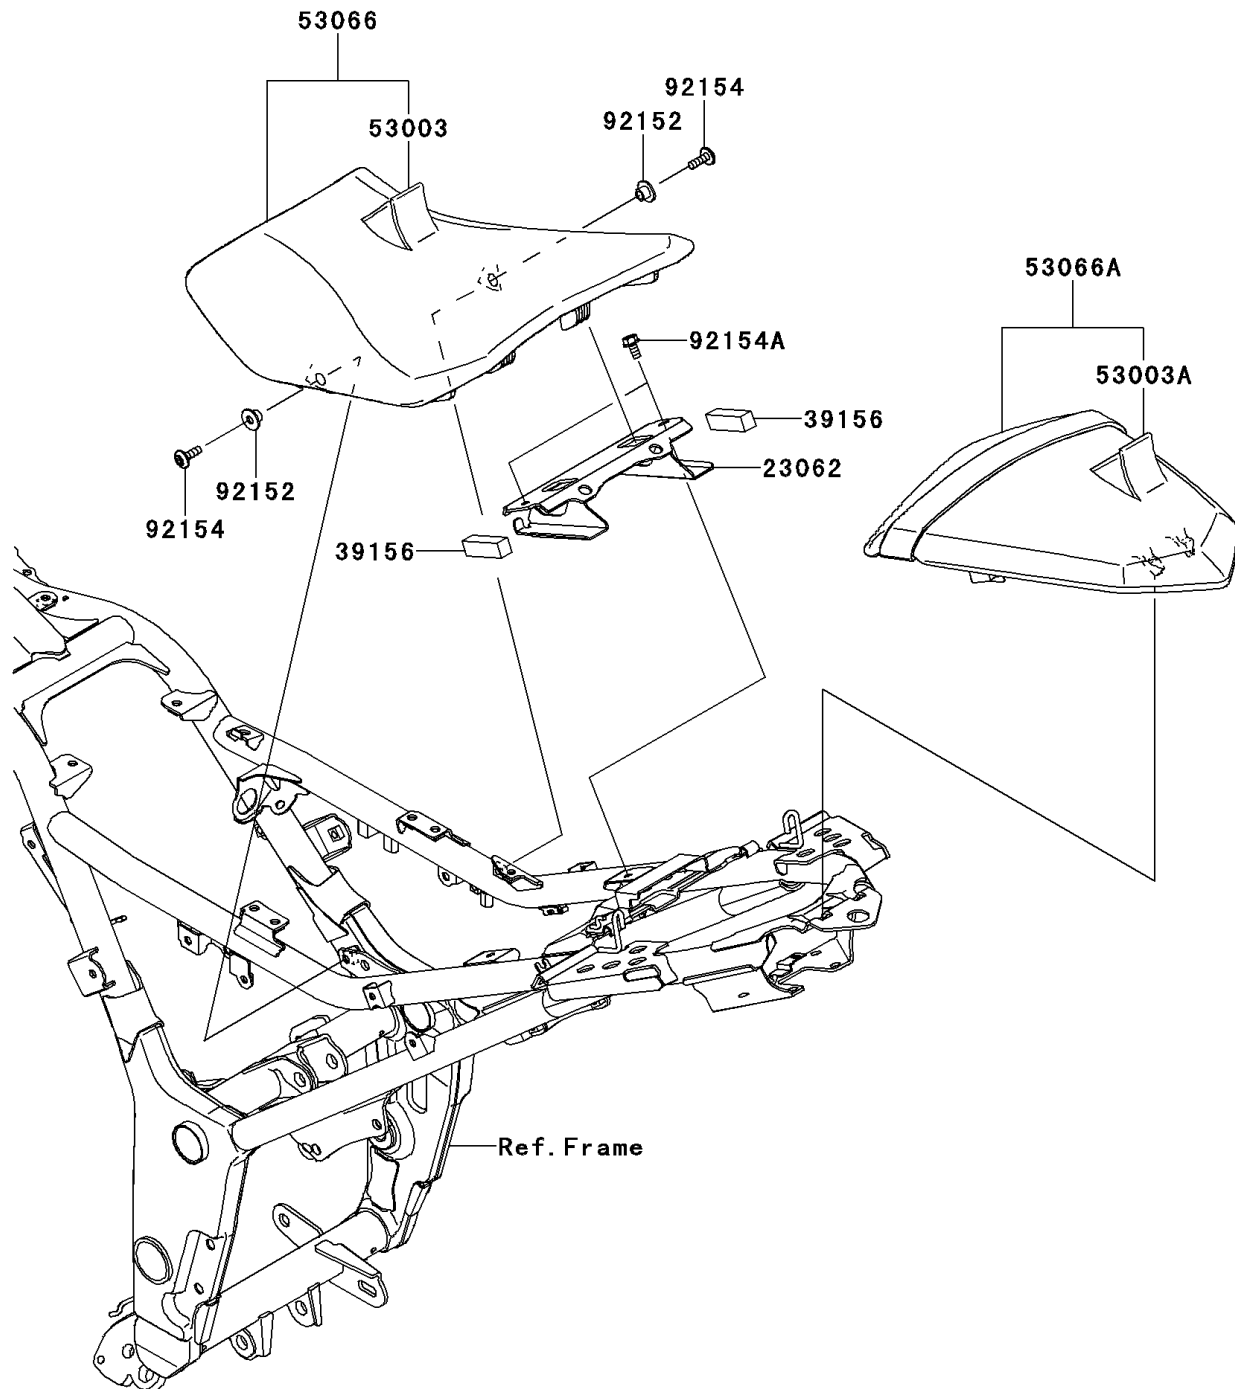

2013 Ninja® 300 ABS

PARTS DIAGRAM

Seat

F2510

2013 Ninja[®] 300 ABS

PARTS LIST

Seat

ITEM NAME

PART NUMBER

QUANTITY
