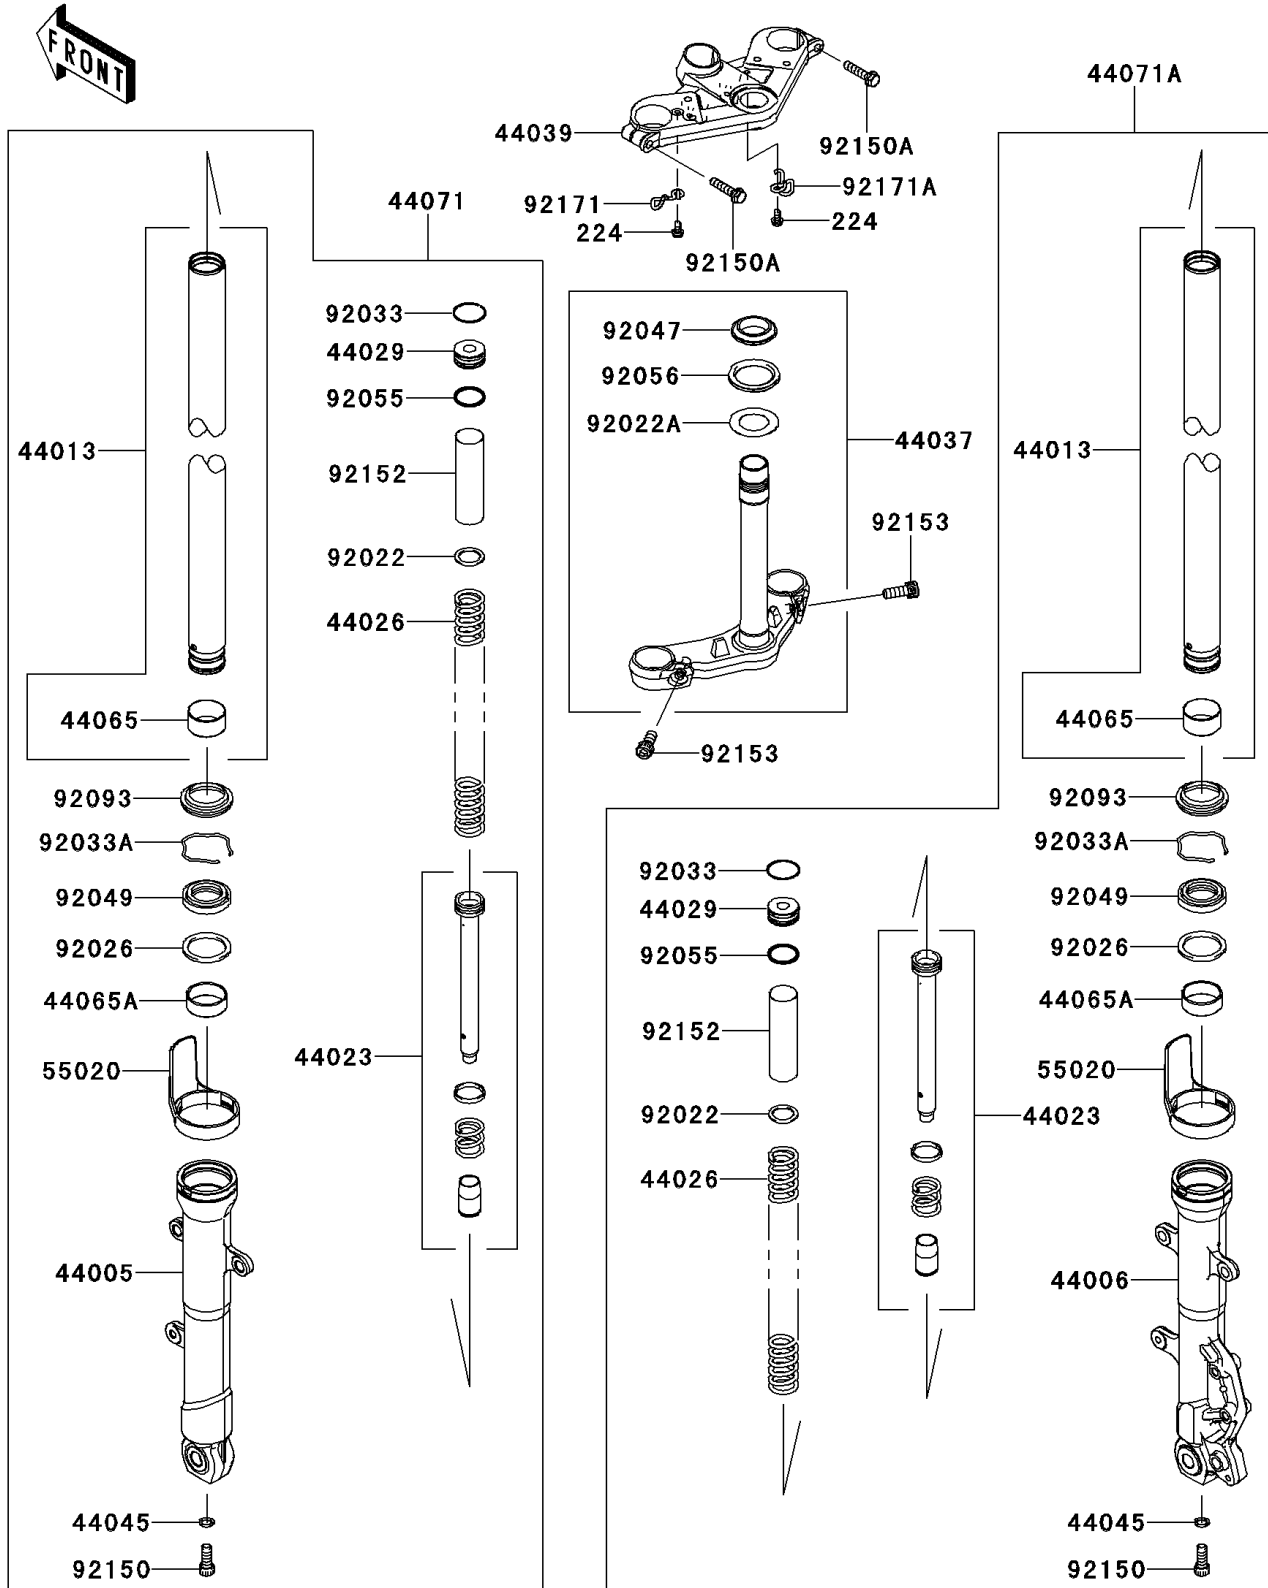

2014 NINJA[®] 300 ABS

PARTS DIAGRAM

Front Fork

F2340

2014 NINJA[®] 300 ABS

PARTS LIST

Front Fork

ITEM NAME

PART NUMBER

QUANTITY
