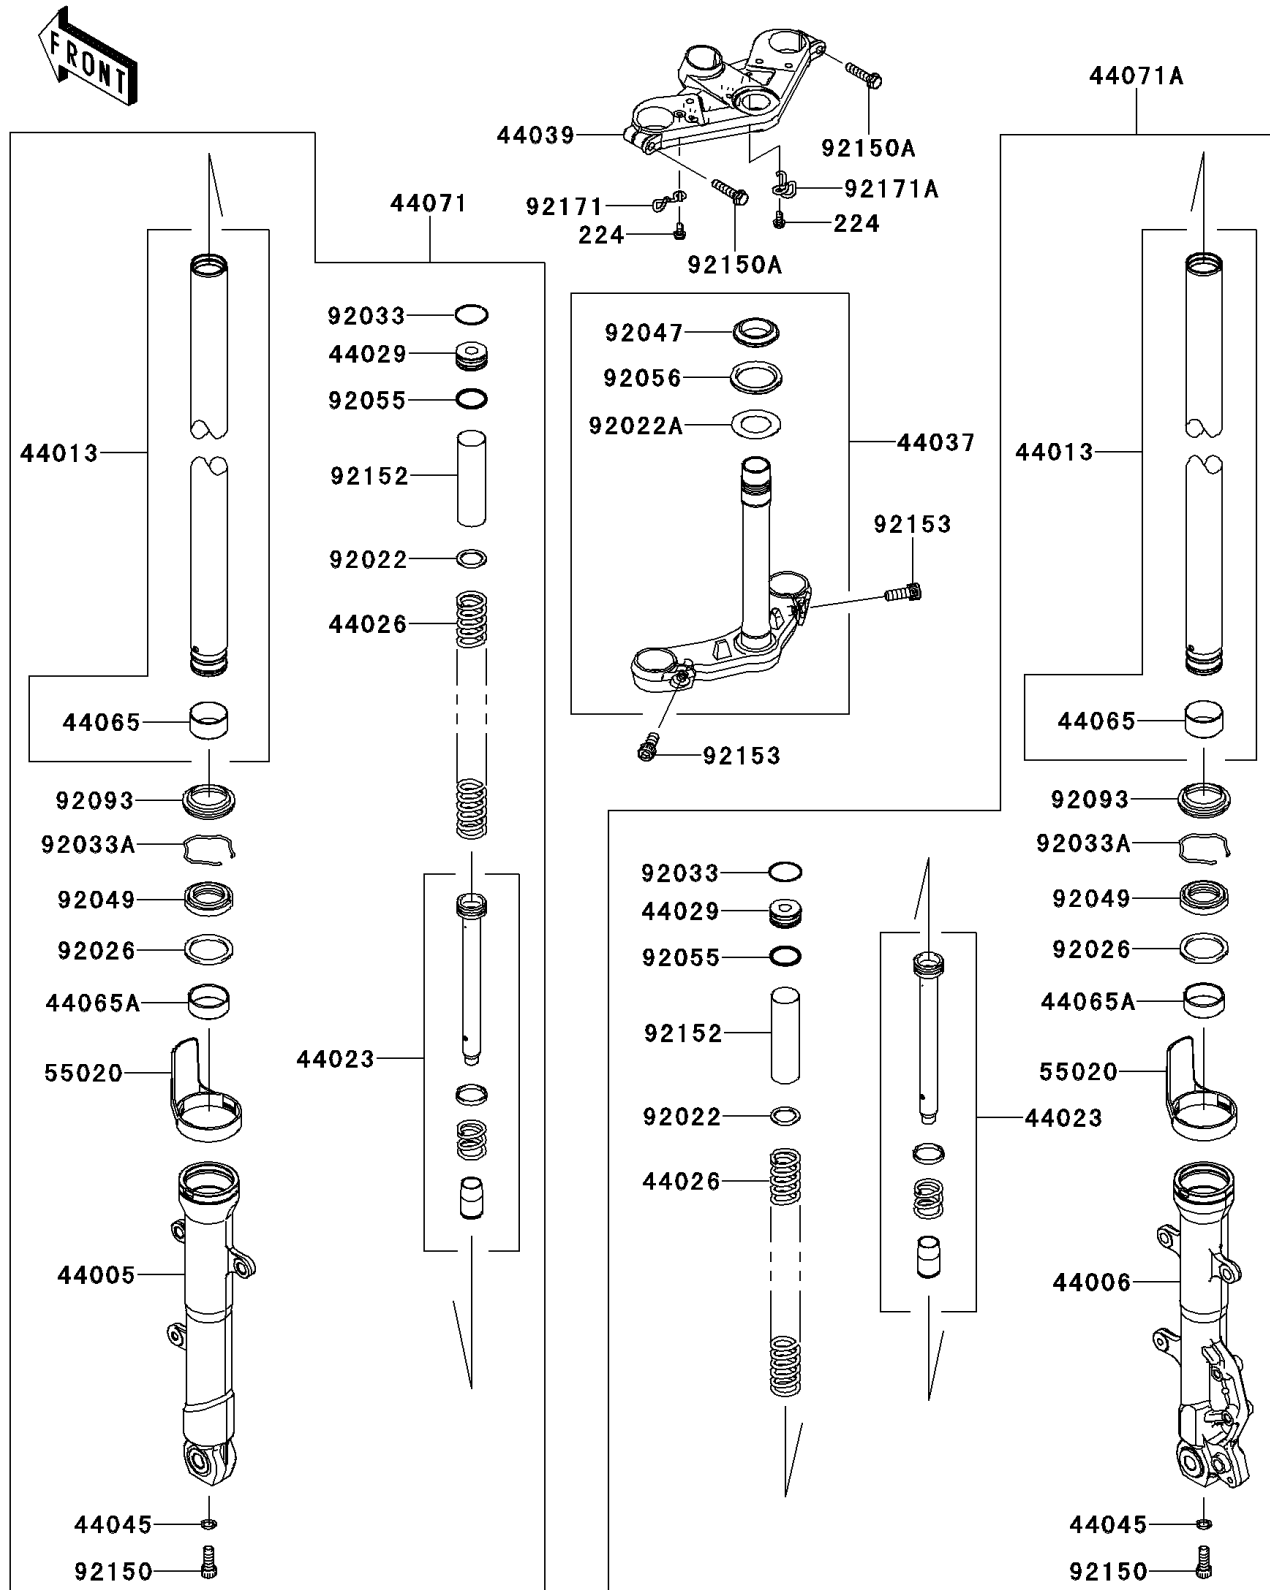

2013 Ninja[®] 300 ABS

PARTS DIAGRAM

Front Fork

F2340

2013 Ninja® 300 ABS

PARTS LIST

Front Fork

ITEM NAME

PART NUMBER

QUANTITY
