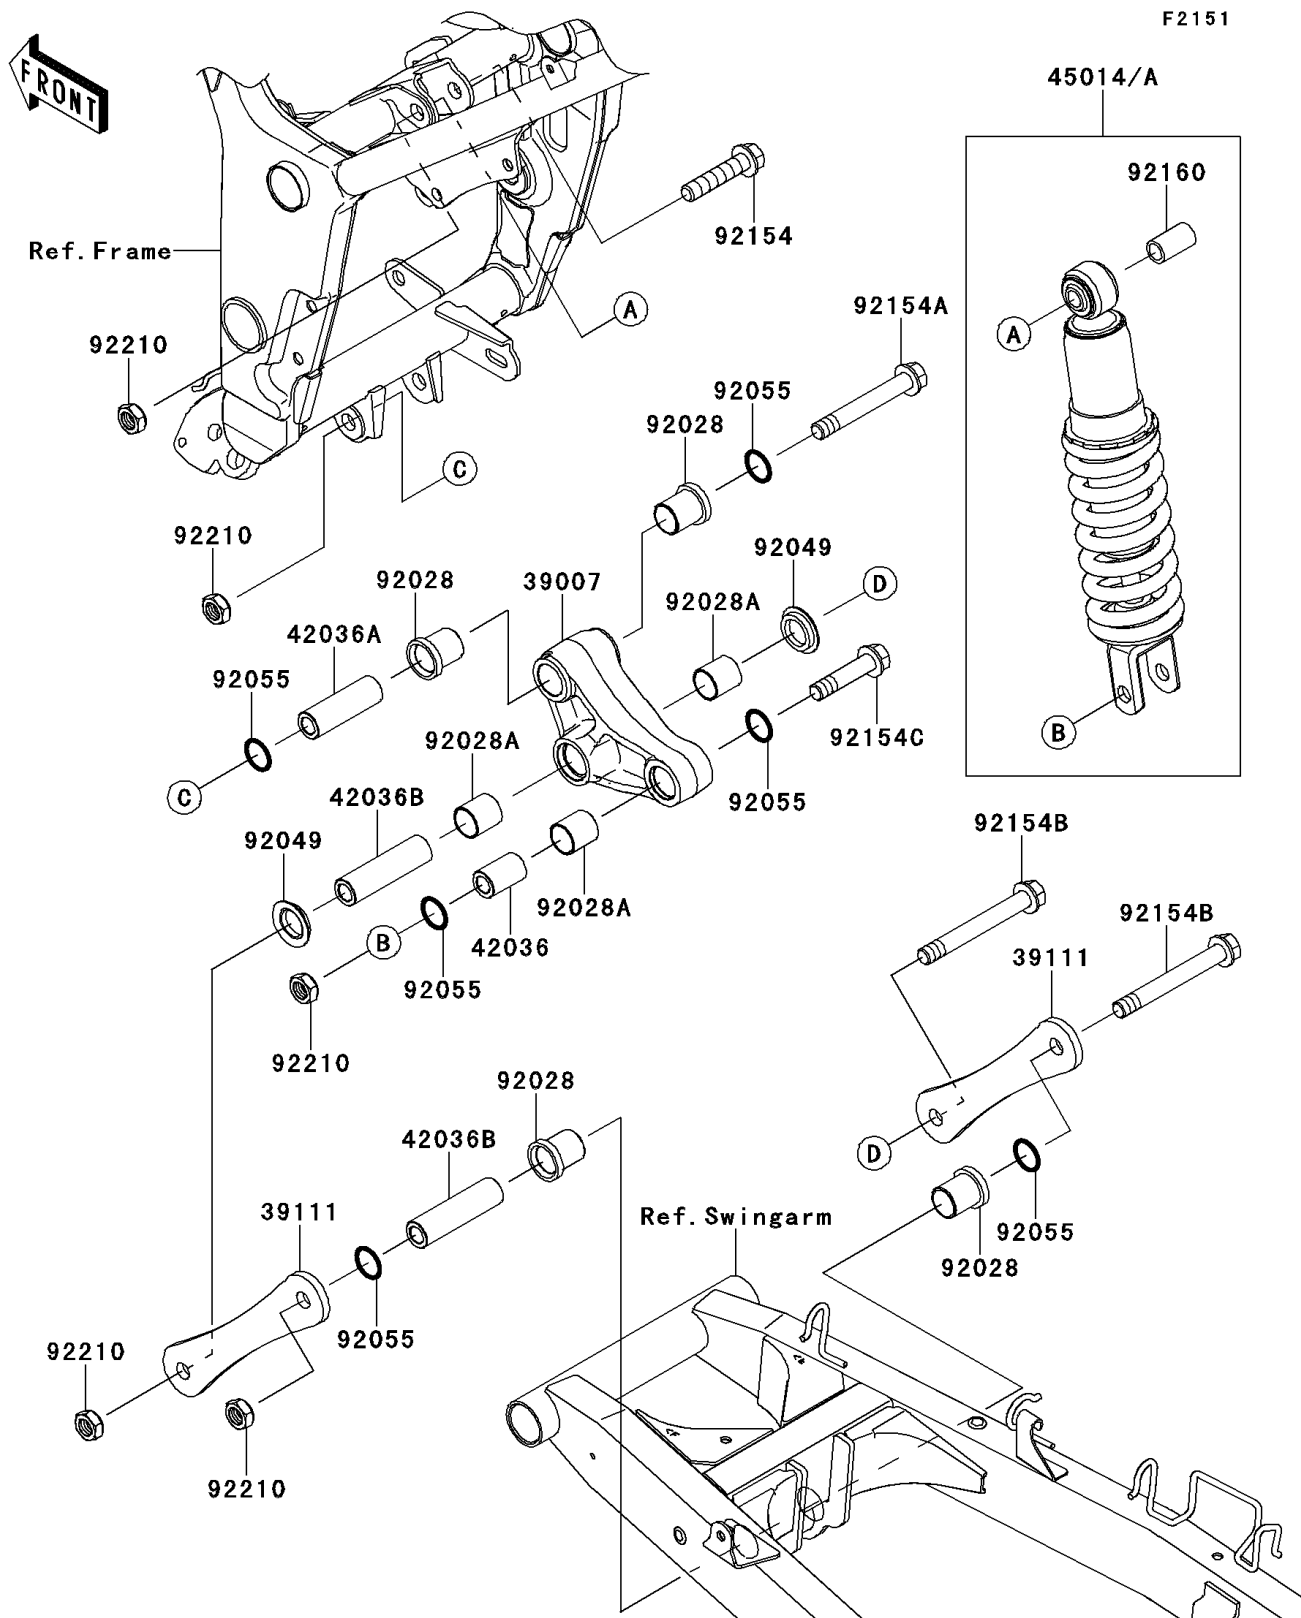

2013 Ninja® 300 ABS

PARTS DIAGRAM

Suspension/Shock Absorber

2013 Ninja[®] 300 ABS

PARTS LIST

Suspension/Shock Absorber

ITEM NAME

PART NUMBER

QUANTITY
