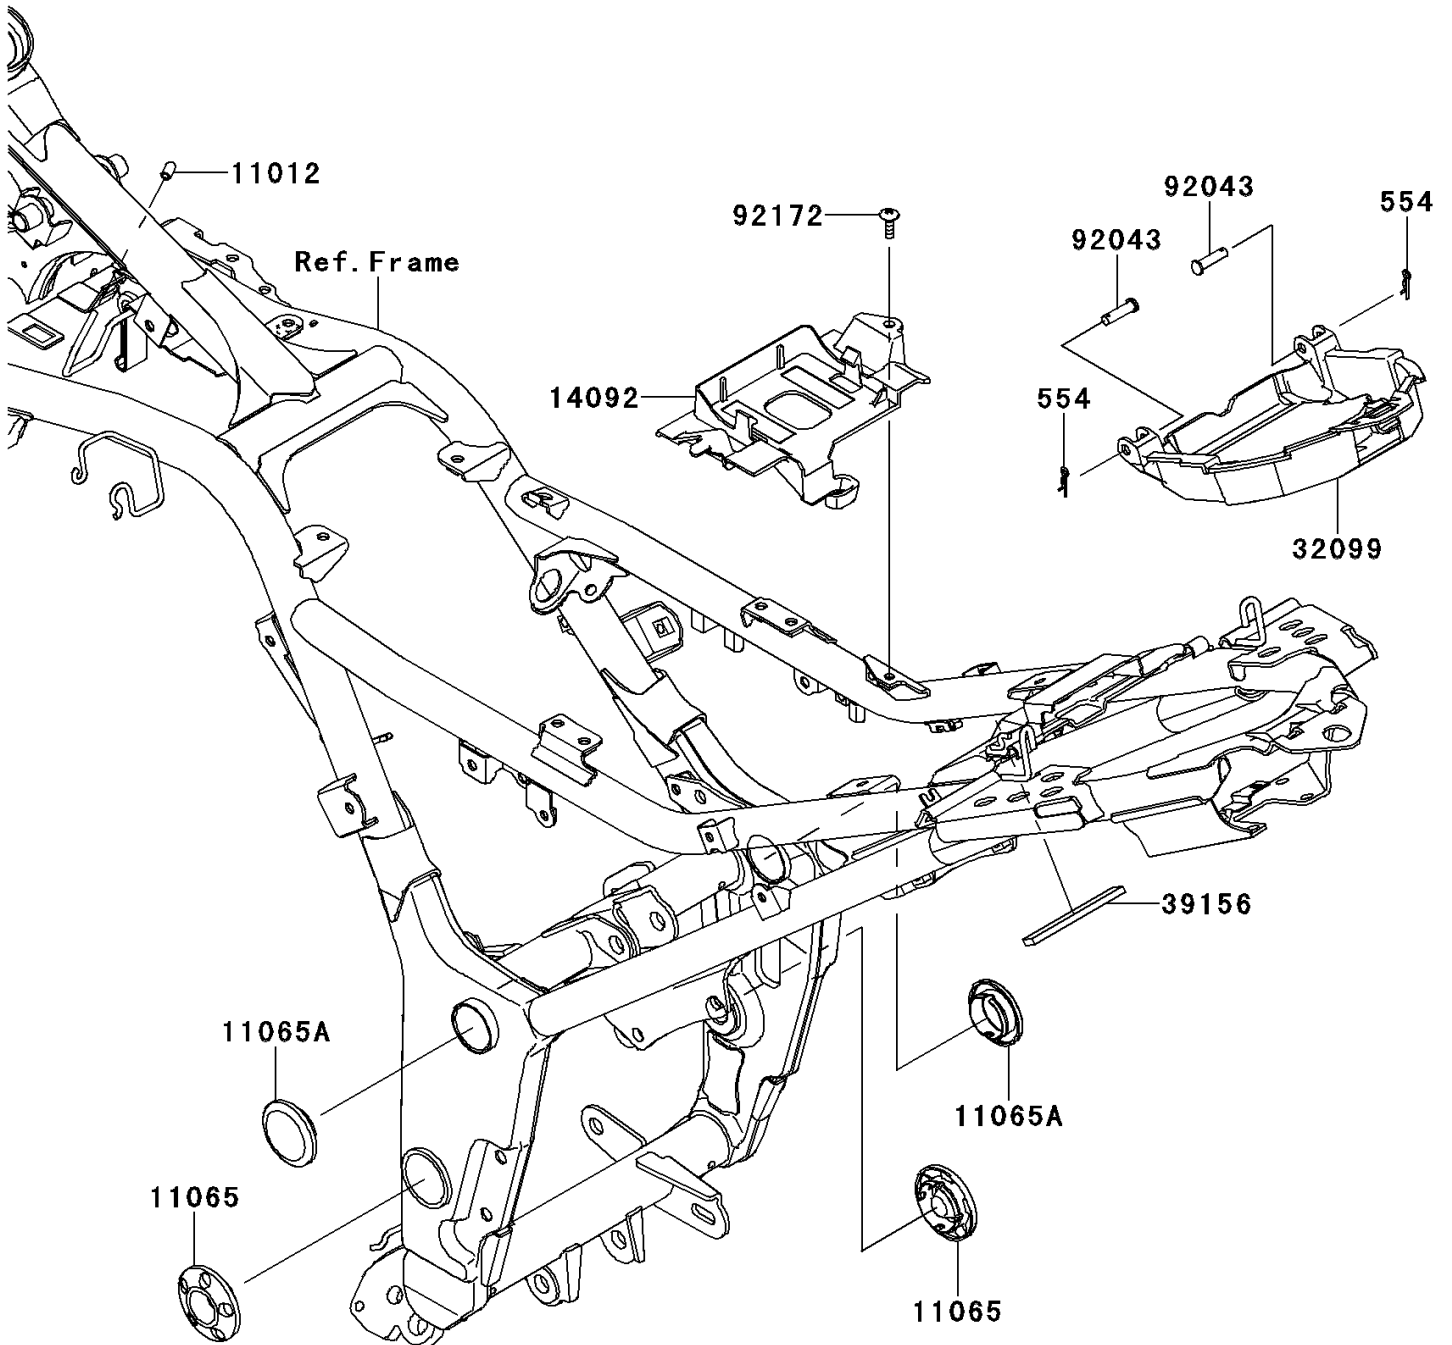

2013 Ninja® 300 ABS

PARTS DIAGRAM

Frame Fittings

F2131

2013 Ninja[®] 300 ABS

PARTS LIST Frame Fittings

ITEM NAME

PART NUMBER

QUANTITY
