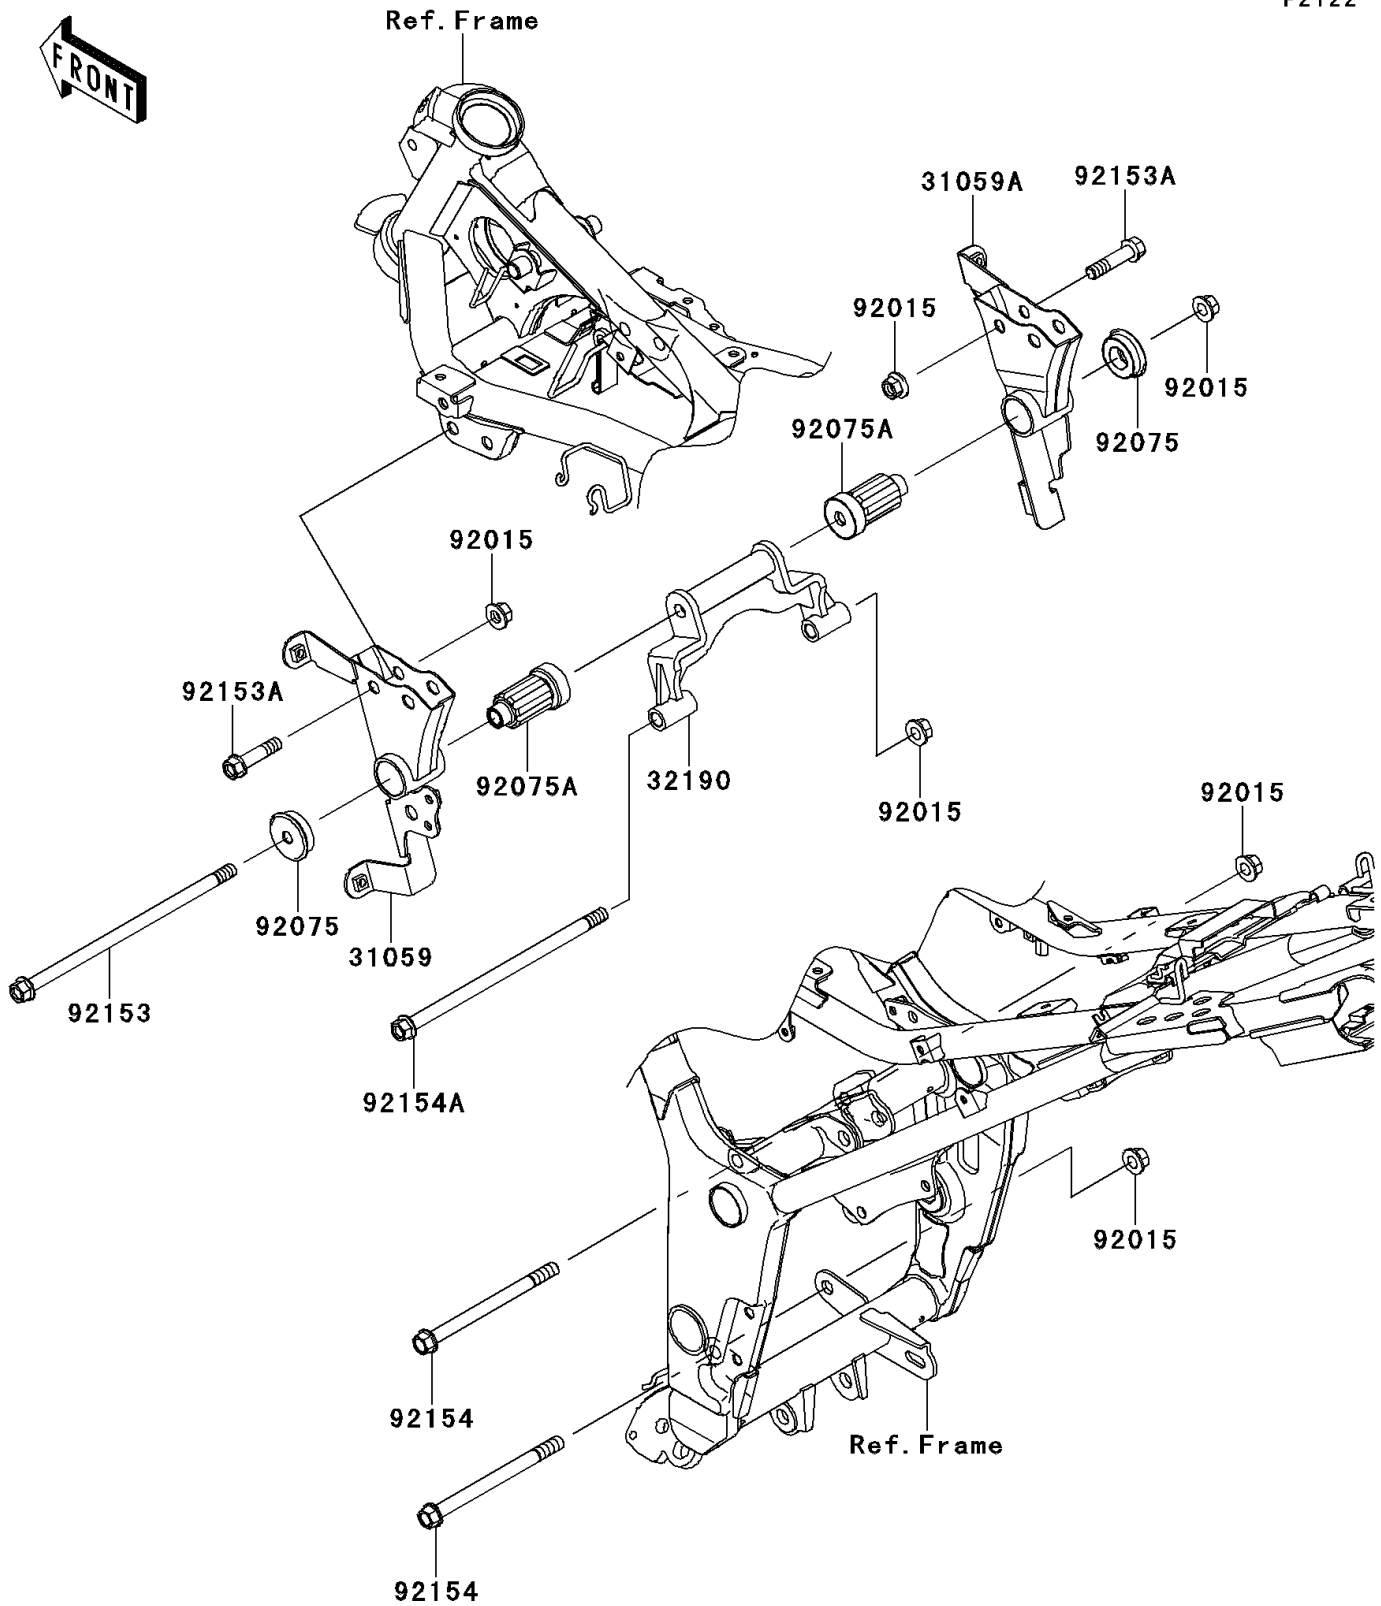

2014 NINJA® 300 ABS

PARTS DIAGRAM

Engine Mount

F2122

2014 NINJA[®] 300 ABS

PARTS LIST

Engine Mount

ITEM NAME

PART NUMBER

QUANTITY
