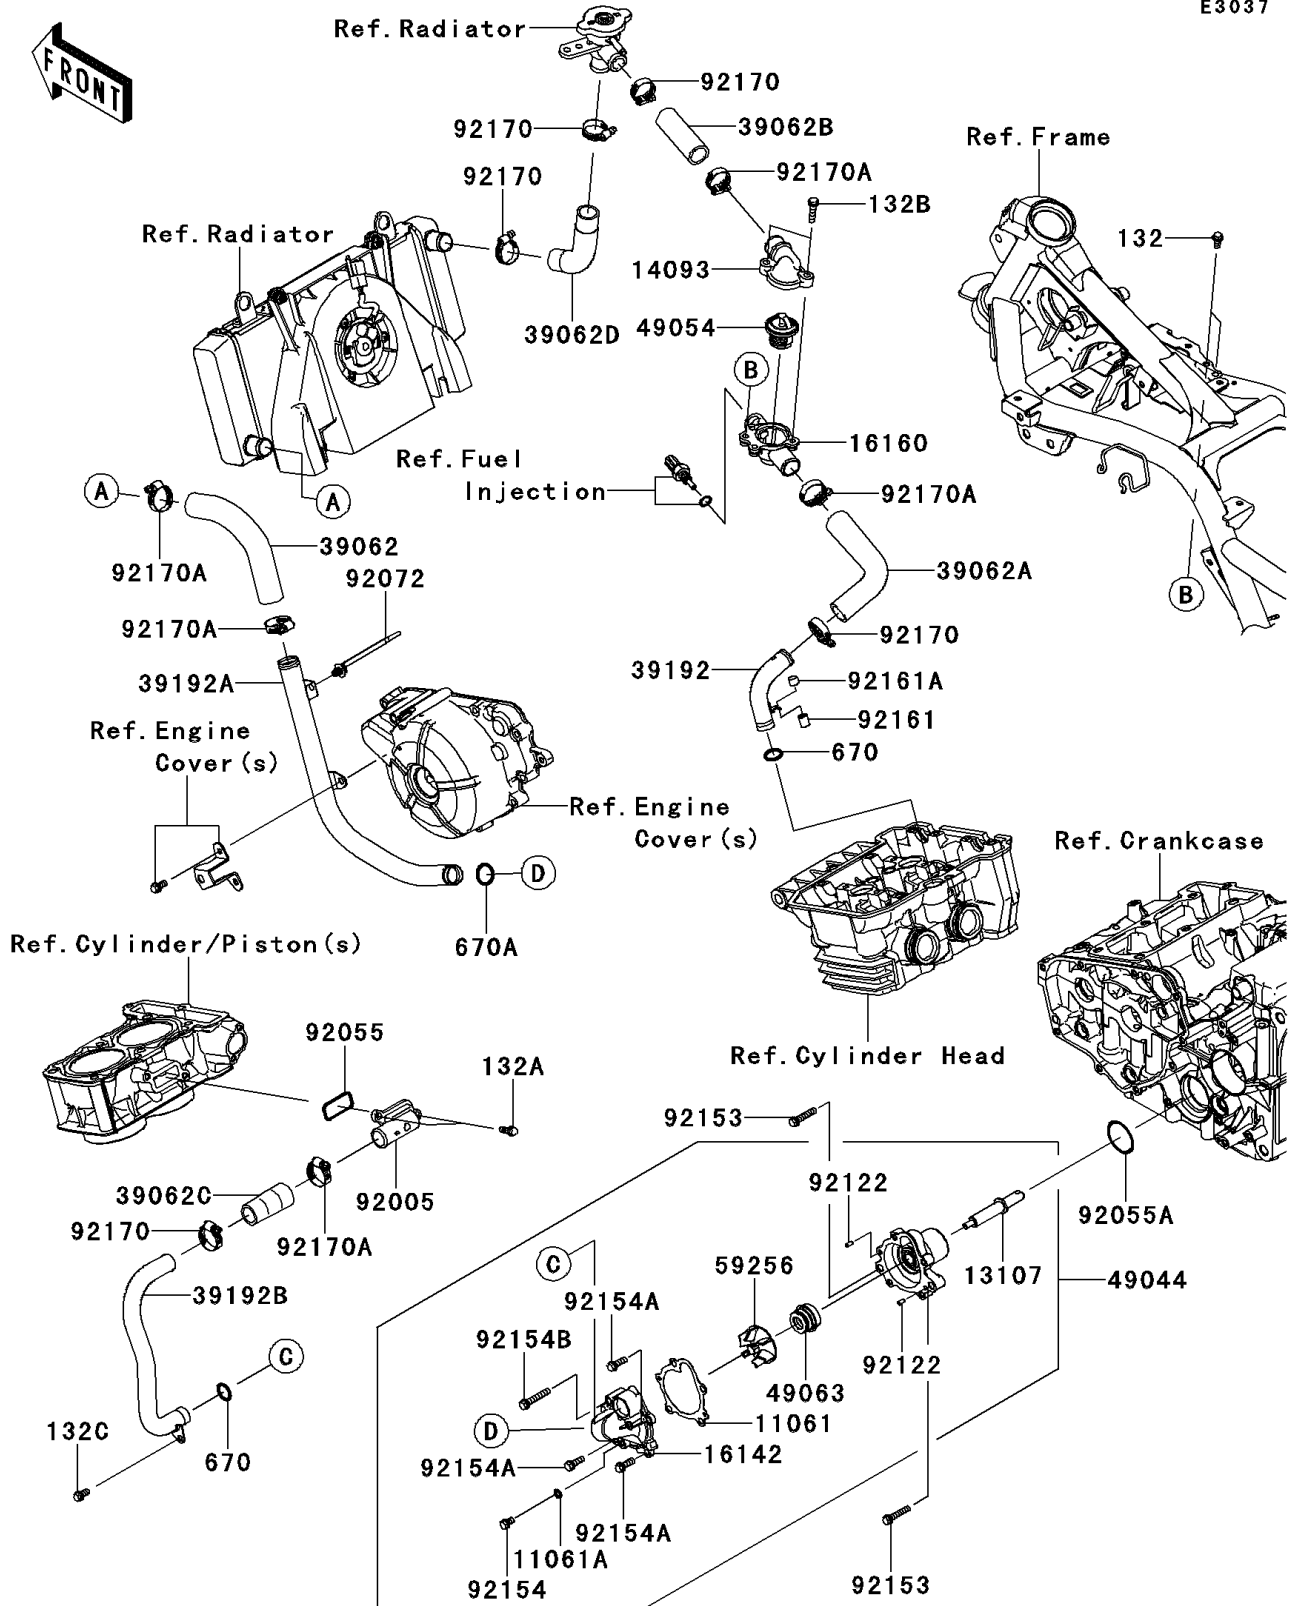

2013 Ninja[®] 300 ABS

PARTS DIAGRAM

Water Pipe

E3037

2013 Ninja[®] 300 ABS

PARTS LIST

Water Pipe

ITEM NAME

PART NUMBER

QUANTITY
