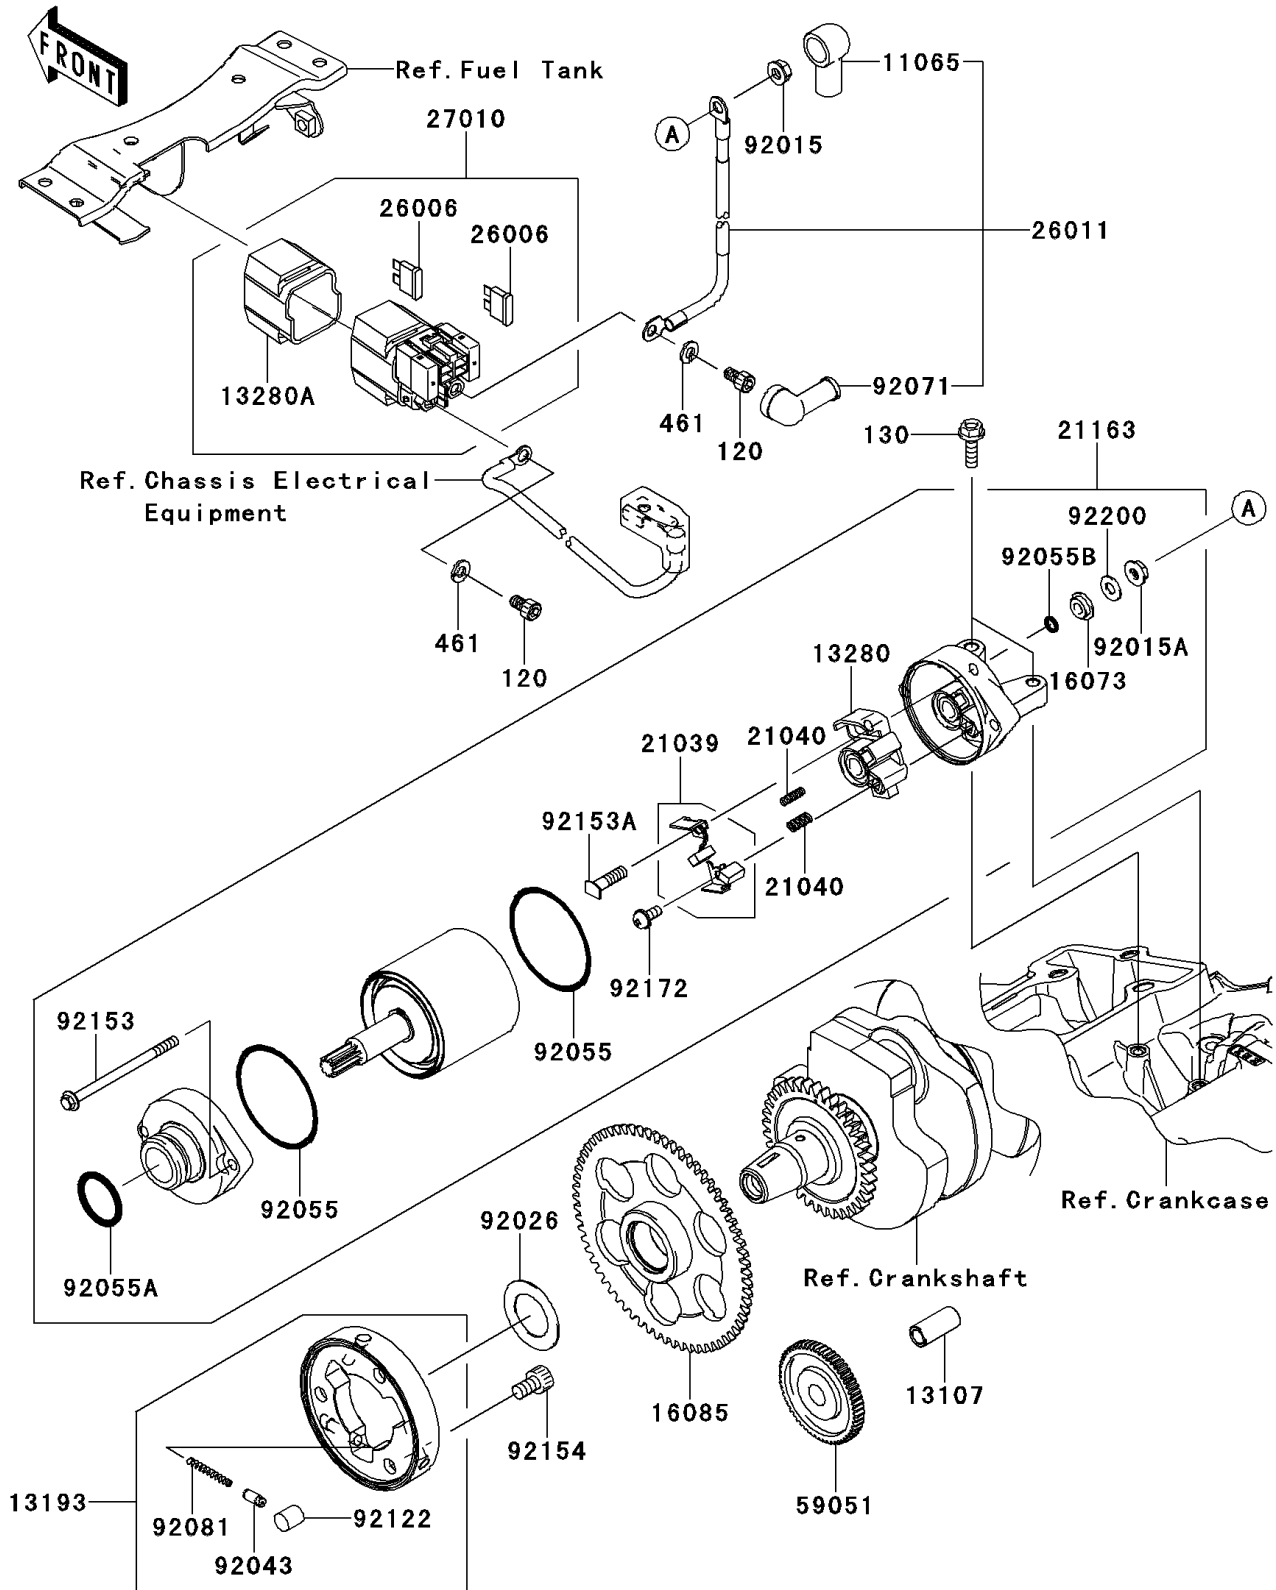

2014 NINJA[®] 300 ABS

PARTS DIAGRAM

Starter Motor

E1840

2014 NINJA[®] 300 ABS

PARTS LIST

Starter Motor

ITEM NAME

PART NUMBER

QUANTITY
