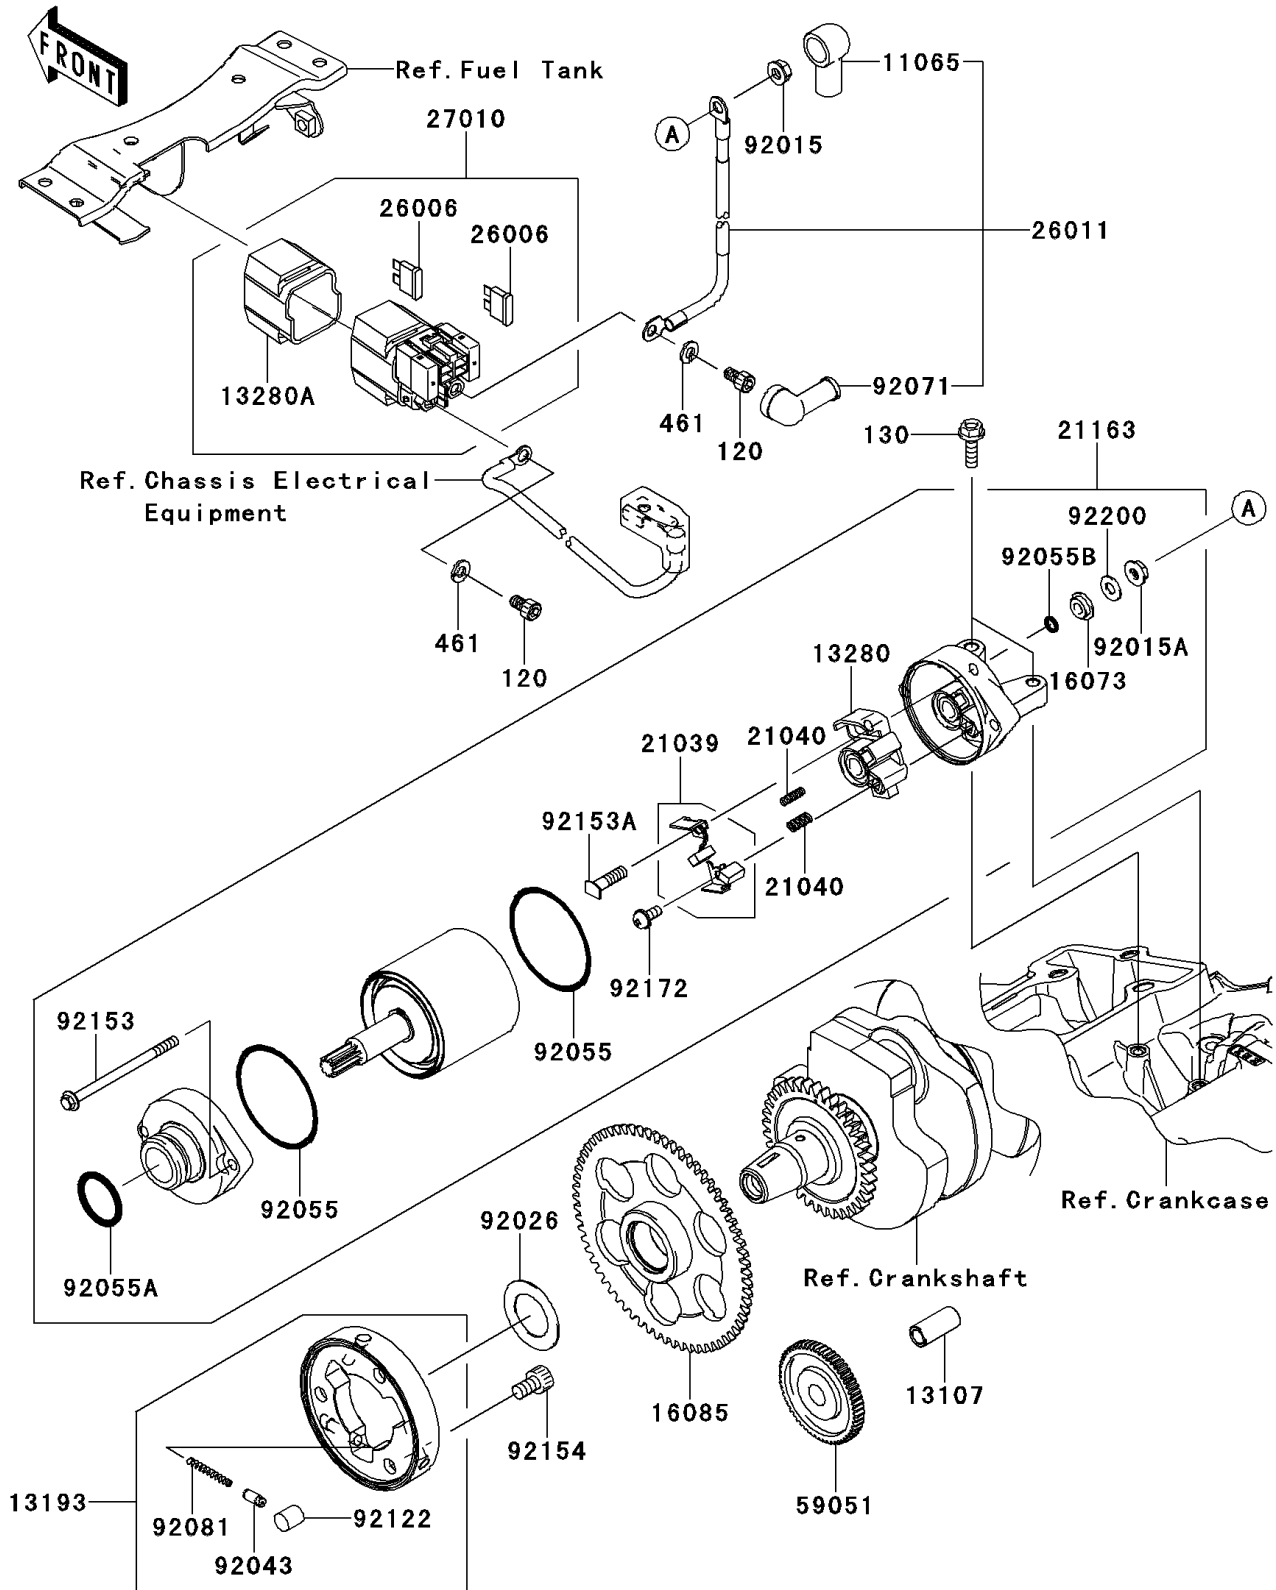

2013 Ninja[®] 300 ABS

PARTS DIAGRAM

Starter Motor

E1840

2013 Ninja[®] 300 ABS

PARTS LIST

Starter Motor

ITEM NAME

PART NUMBER

QUANTITY
