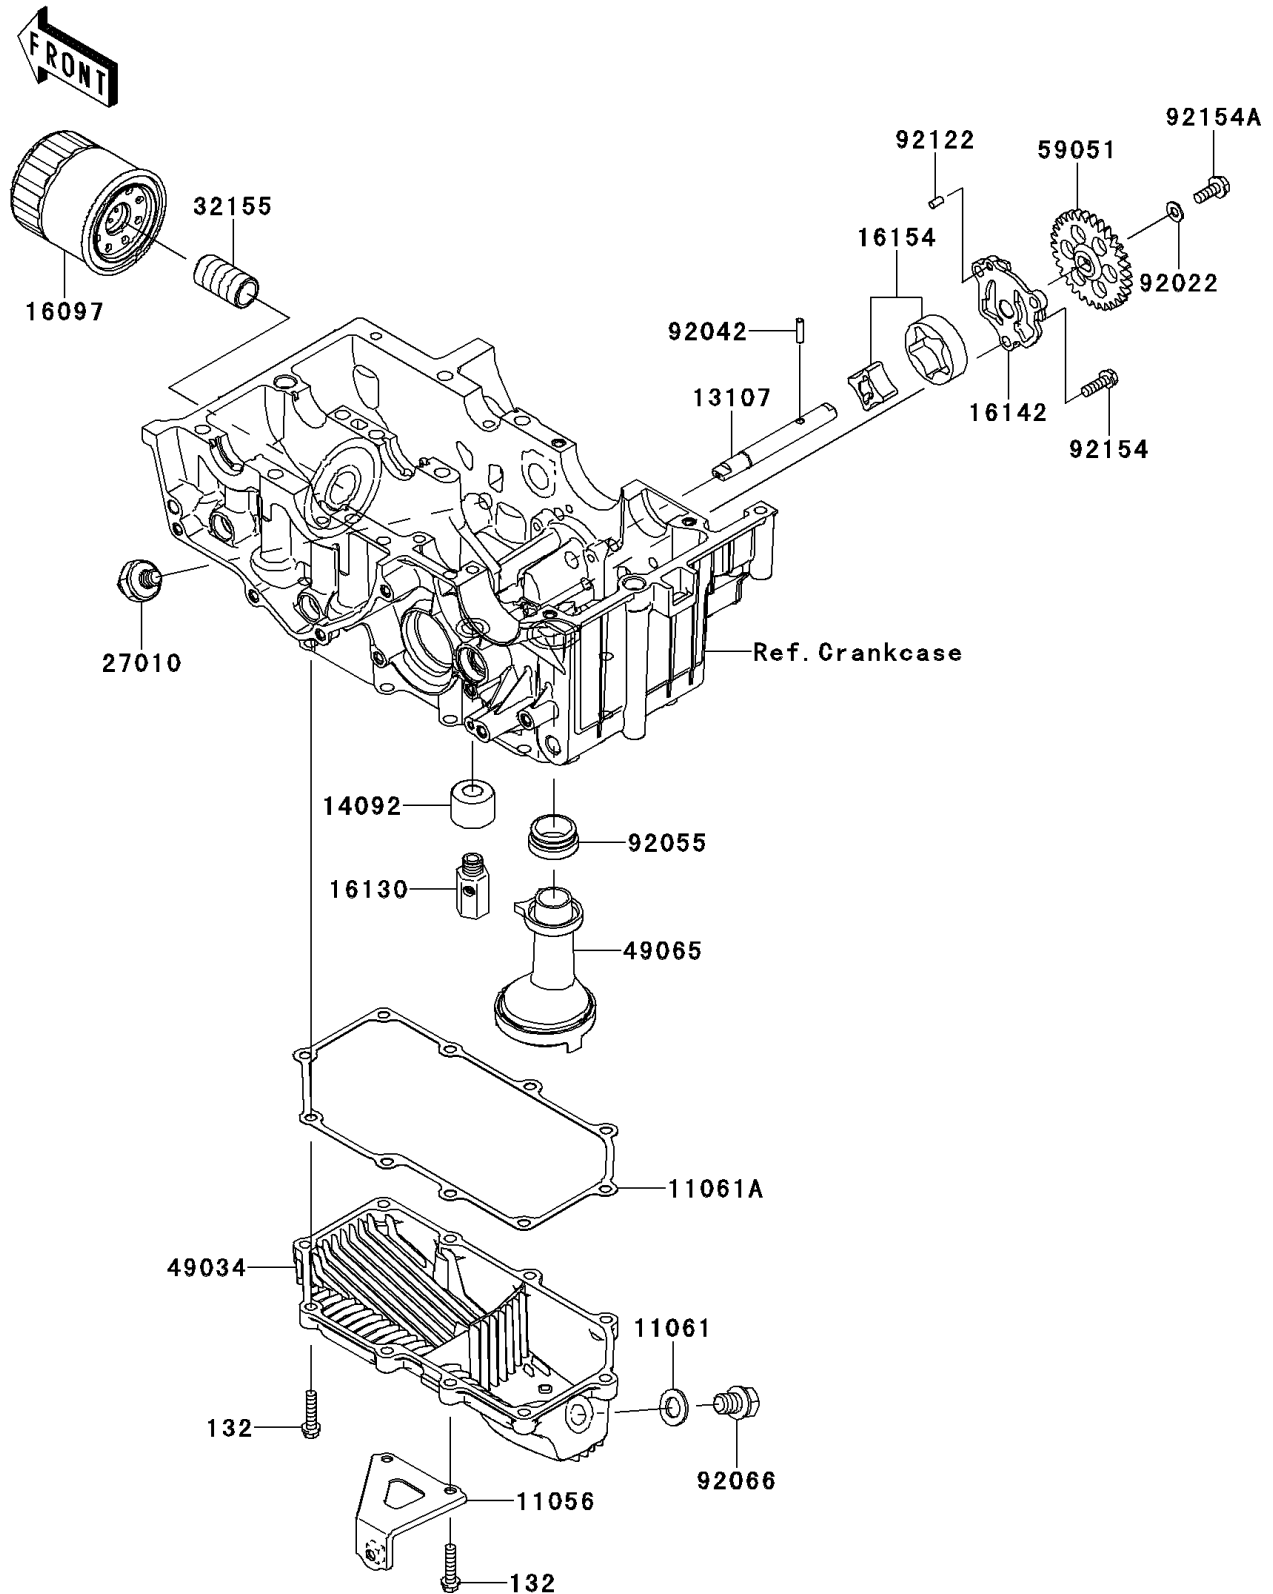

2013 Ninja® 300 ABS

PARTS DIAGRAM

Oil Pump/Oil Filter

E1710

2013 Ninja[®] 300 ABS

PARTS LIST

Oil Pump/Oil Filter

ITEM NAME

PART NUMBER

QUANTITY
