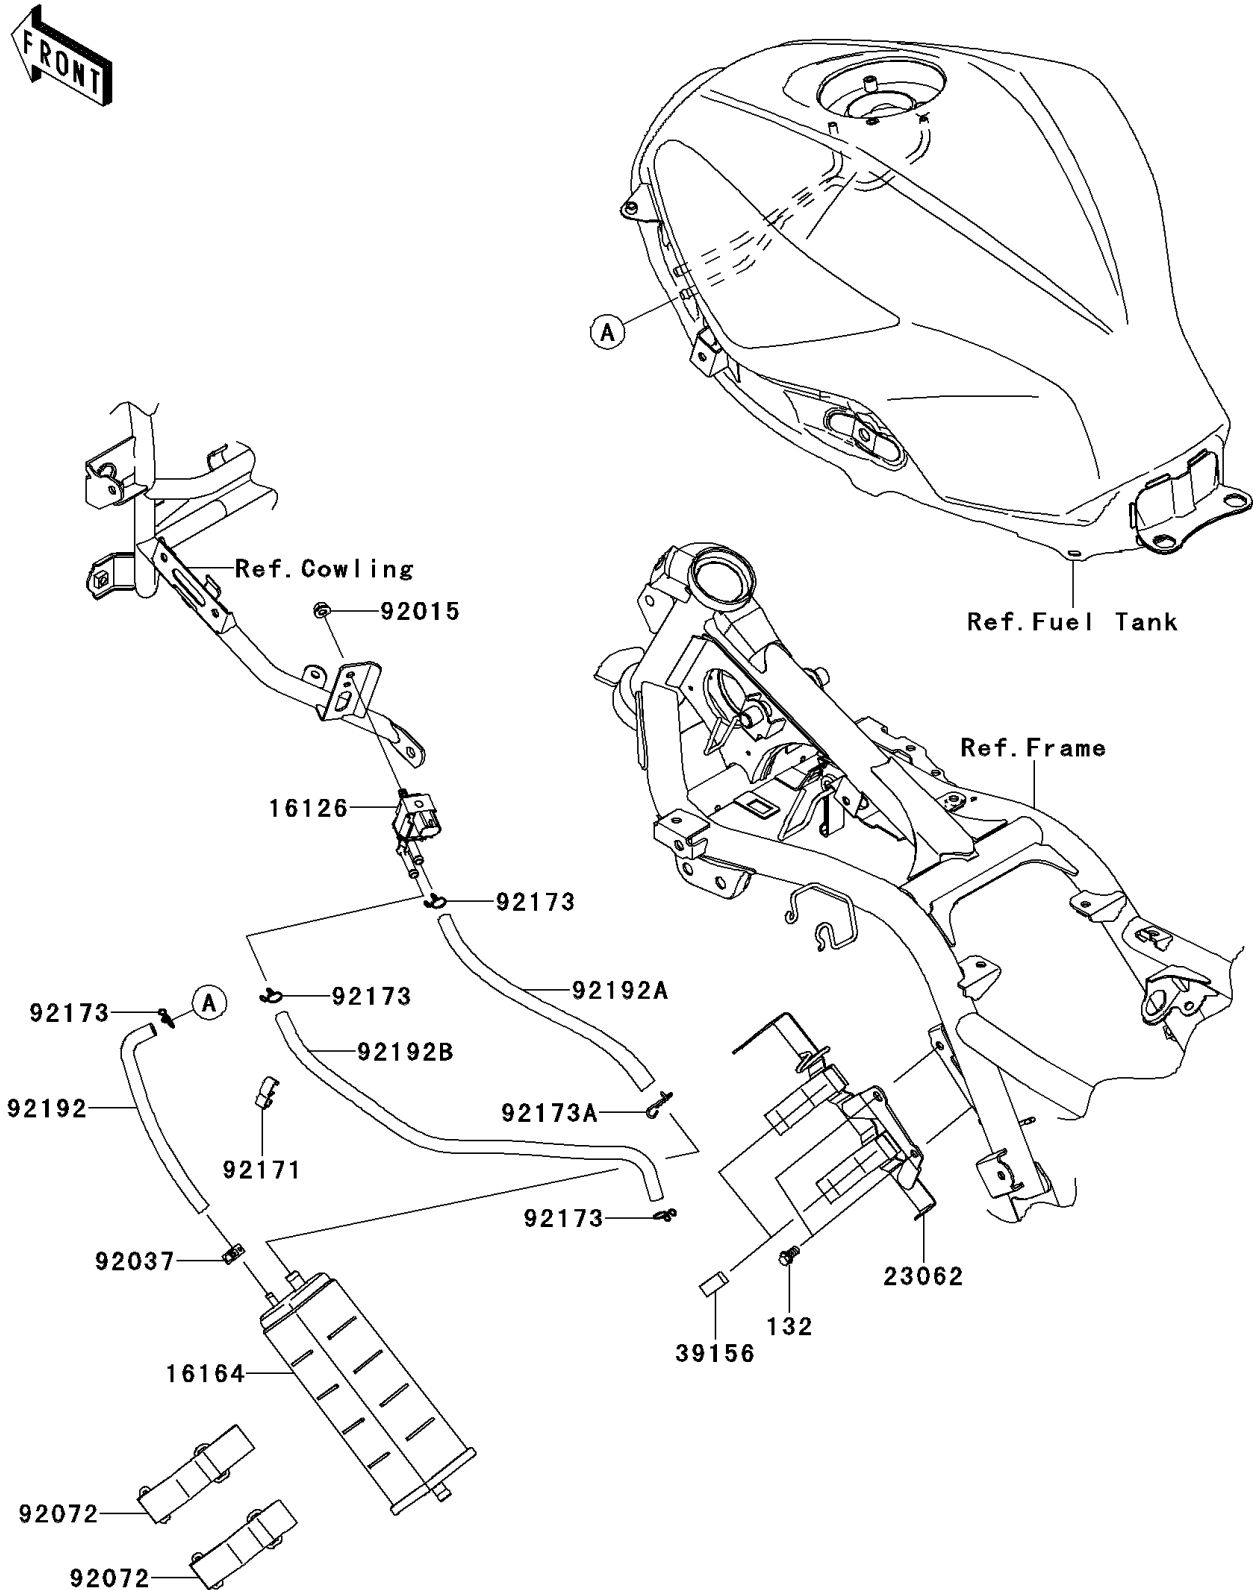

2014 NINJA® 300 ABS

PARTS DIAGRAM

Fuel Evaporative System(BDFA-BEFA)

E1650

2014 NINJA[®] 300 ABS

PARTS LIST

Fuel Evaporative System(BDFA-BEFA)

ITEM NAME

PART NUMBER

QUANTITY
