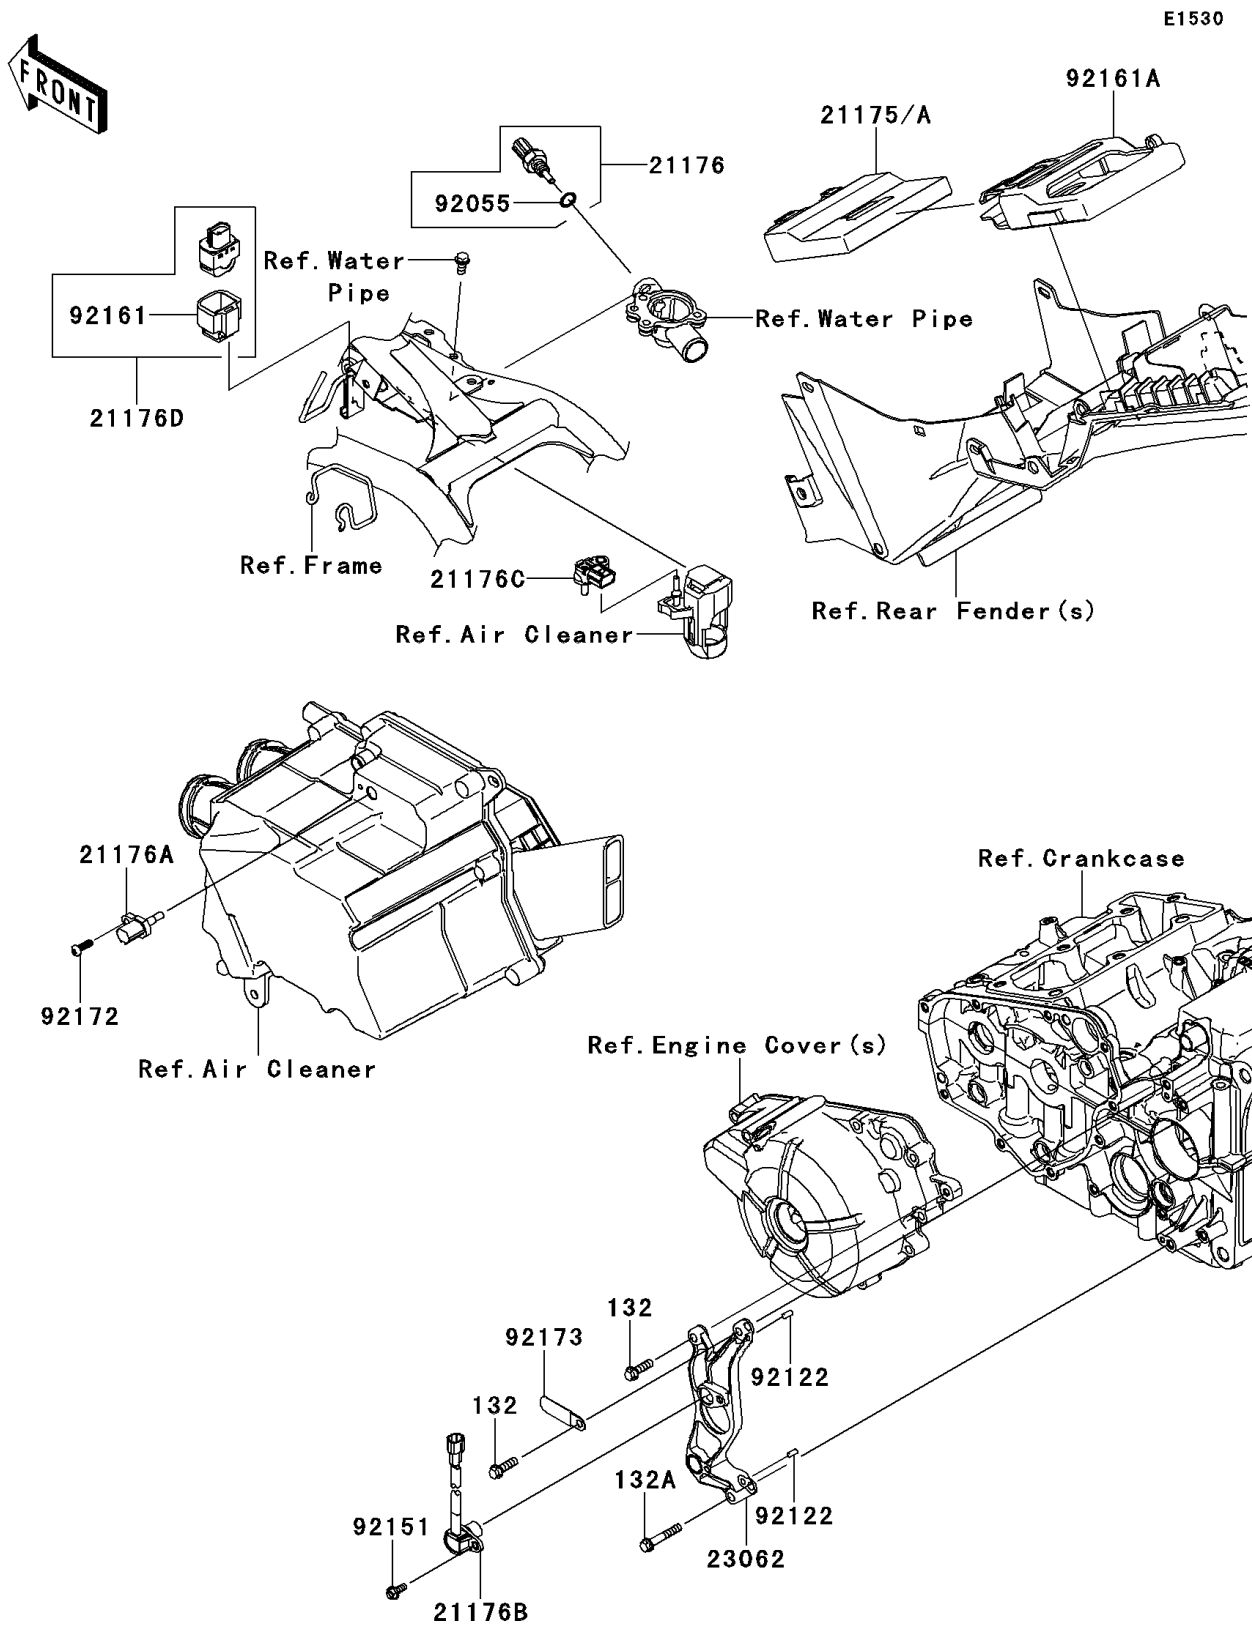

2014 NINJA® 300 ABS SE

PARTS DIAGRAM

Fuel Injection

2014 NINJA® 300 ABS SE

PARTS LIST

Fuel Injection

ITEM NAME	PART NUMBER	QUANTITY
CONTROL UNIT-ELECTRONIC (Ref # 21175A)	21175-0854	1
SENSOR,WATER TEMP (Ref # 21176)	21176-0009	1
SENSOR,AIR TEMPERATURE (Ref # 21176A)	21176-0048	1
SENSOR,SPEED (Ref # 21176B)	21176-0065	1
SENSOR,PRESSURE (Ref # 21176C)	21176-0111	1
SENSOR,VEHICLE-DOWN (Ref # 21176D)	21176-0704	1
BRACKET-COMP (Ref # 23062)	23062-0741	1
RING-O,9.5X1.9 (Ref # 92055)	92055-0016	1
ROLLER,4X8 (Ref # 92122)	92122-0557	2
BOLT,FLANGED,5X12 (Ref # 92151)	92151-1305	1
DAMPER (Ref # 92161)	92161-0951	1
DAMPER,ECU (Ref # 92161A)	92161-1426	1
SCREW,TAPPING,5X16 (Ref # 92172)	92172-0790	1
CLAMP,L=45 (Ref # 92173)	92173-0194	1
BOLT-FLANGED-SMALL,6X20 (Ref # 132)	132BA0620	2
BOLT-FLANGED-SMALL,6X35 (Ref # 132A)	132BA0635	1