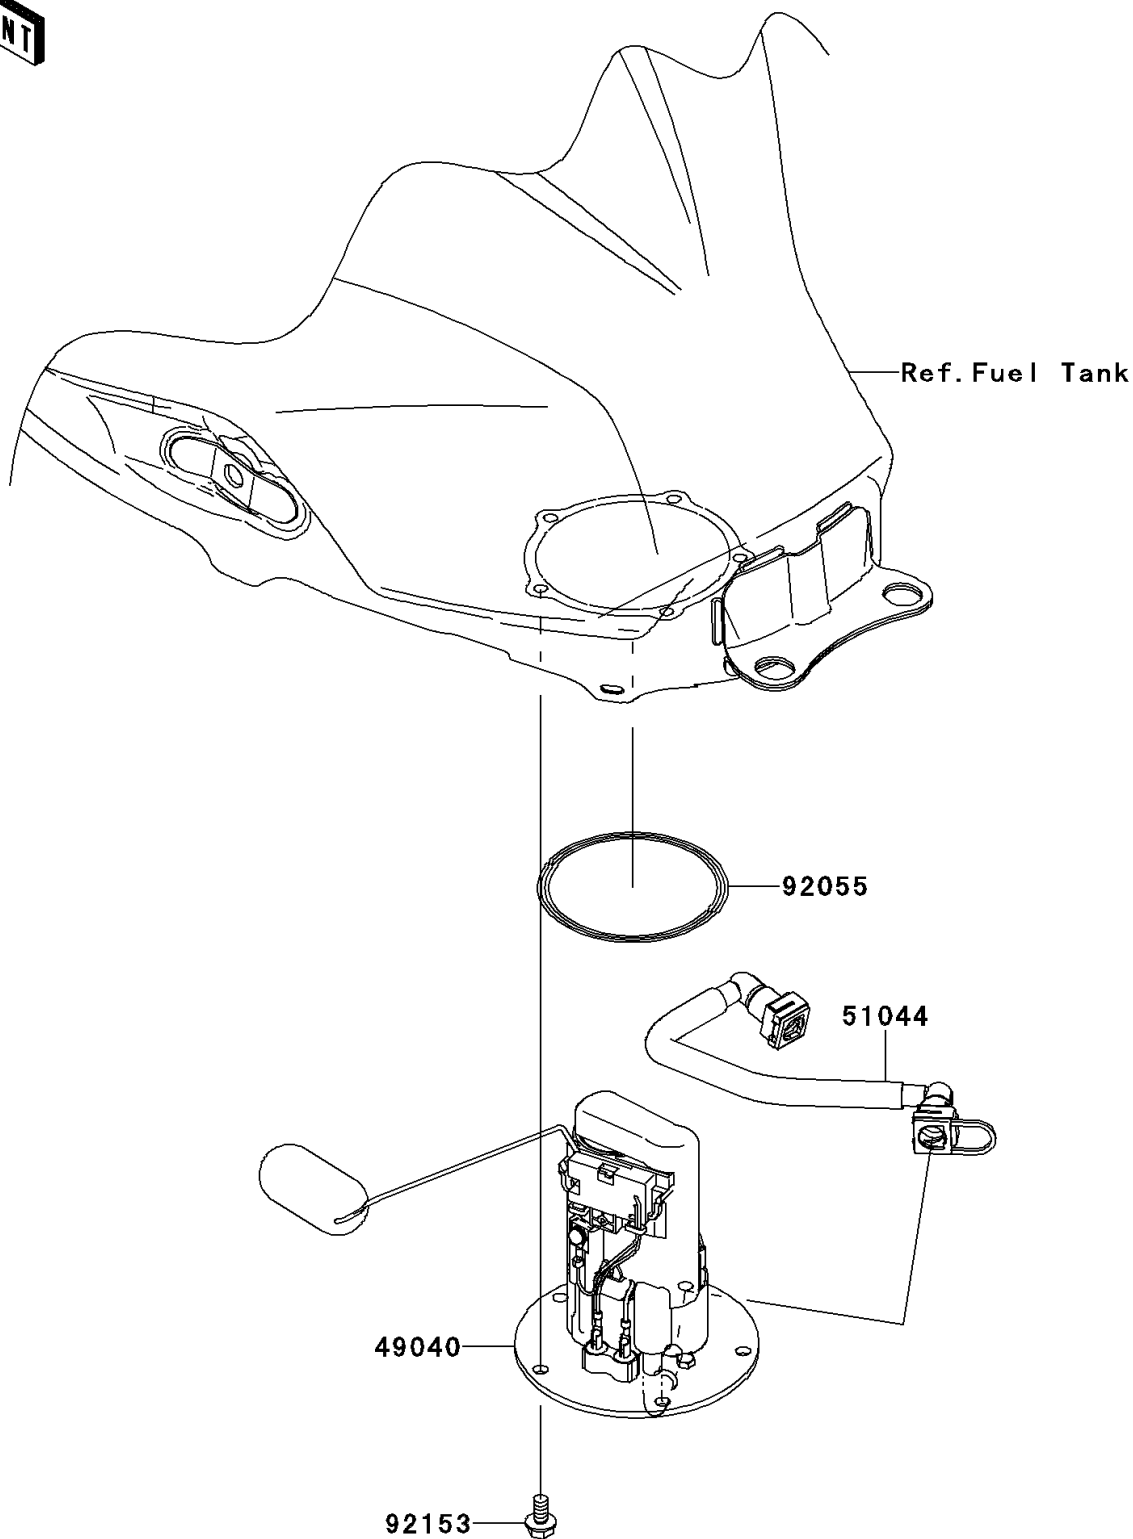

2013 Ninja[®] 300 ABS

PARTS DIAGRAM

Fuel Pump

Kawasaki

Let the Good Times Roll[®]

E1520

2013 Ninja[®] 300 ABS

PARTS LIST

Fuel Pump

ITEM NAME

PART NUMBER

QUANTITY
