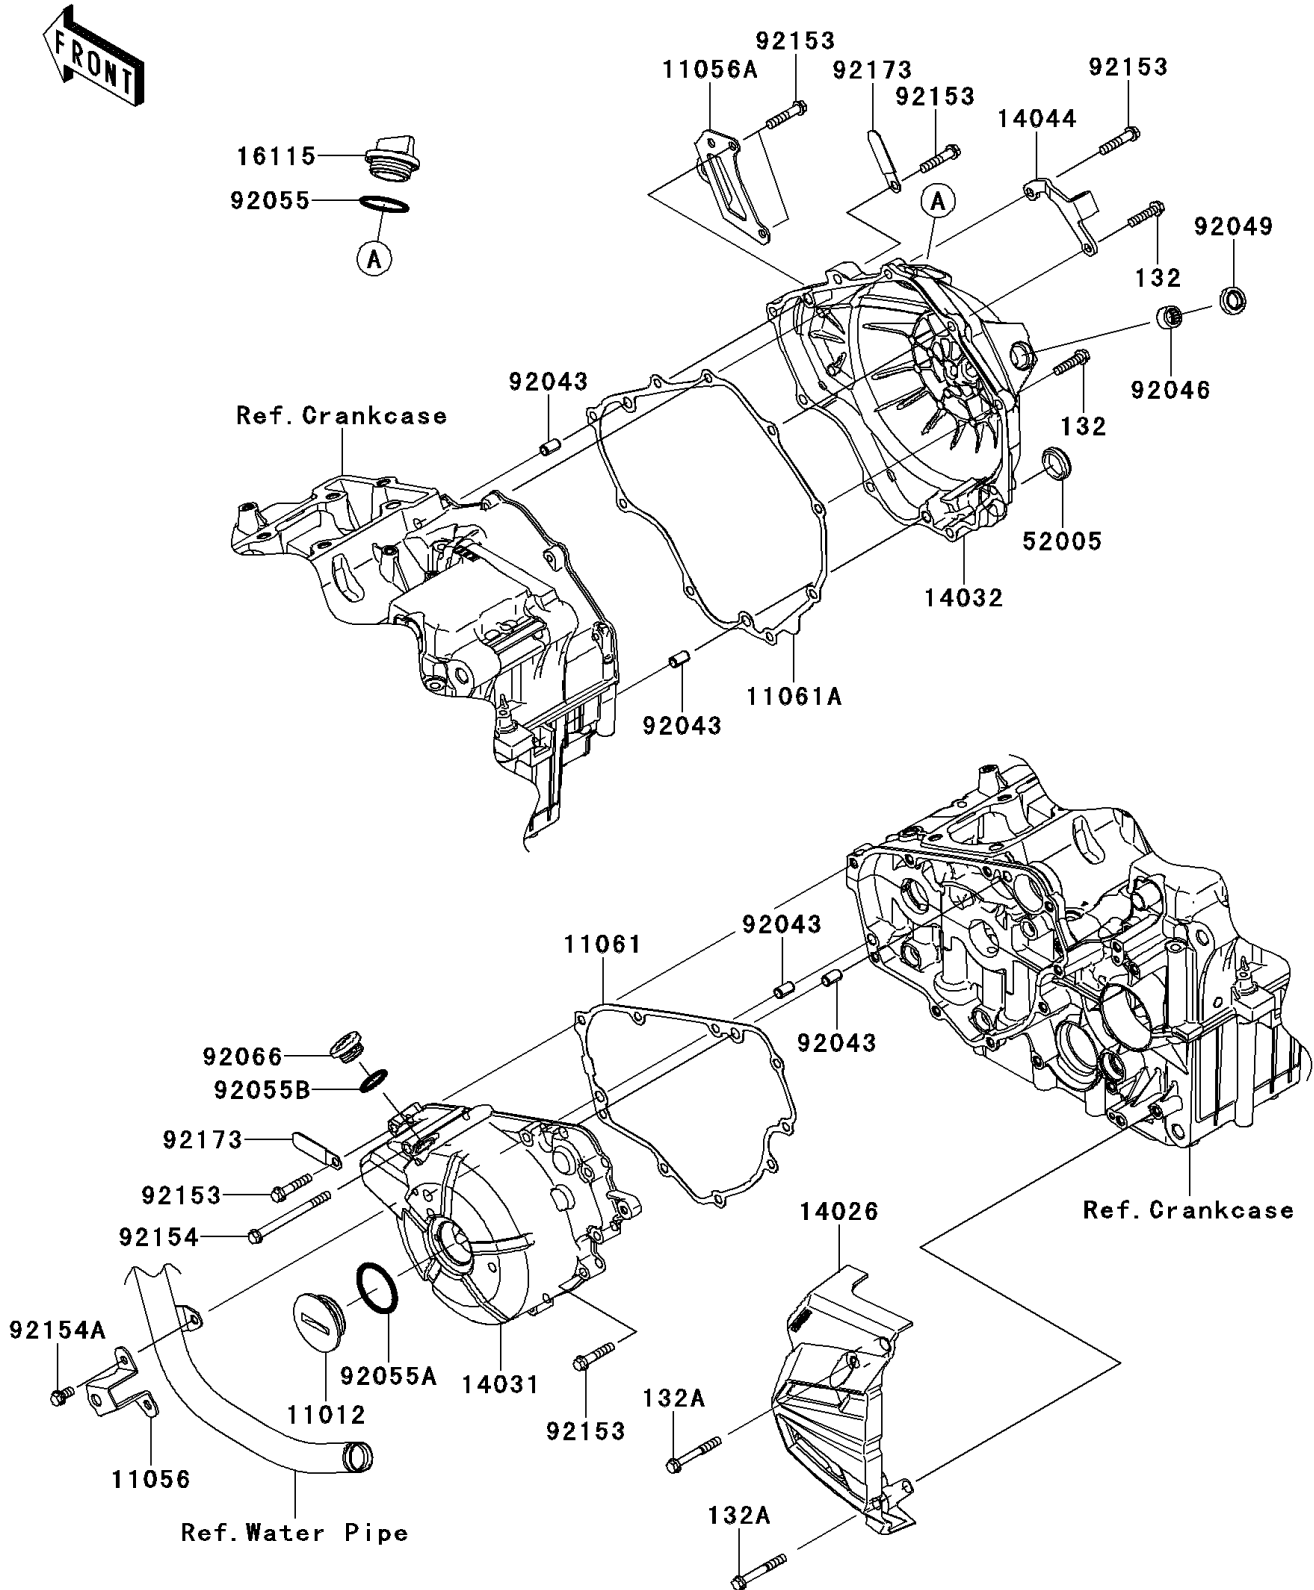

2013 Ninja® 300 ABS

PARTS DIAGRAM

Engine Cover(s)

E1431

2013 Ninja[®] 300 ABS

PARTS LIST

Engine Cover(s)

ITEM NAME

PART NUMBER

QUANTITY
