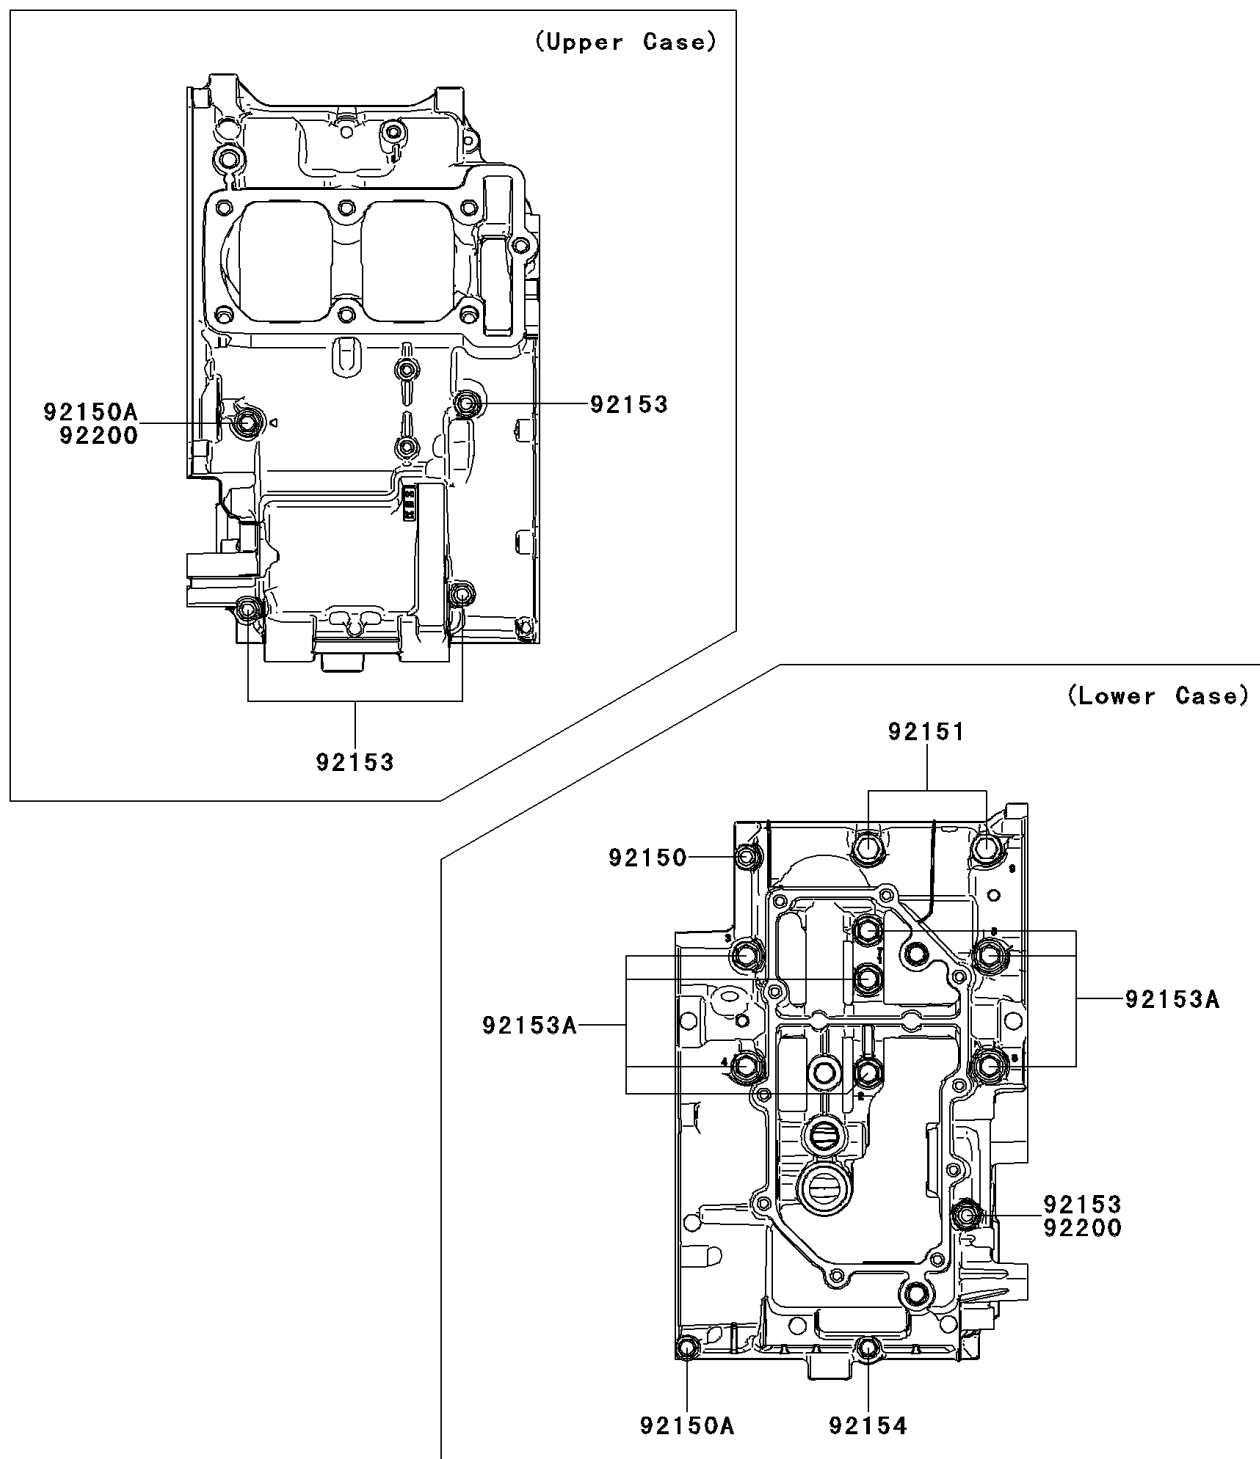

2013 Ninja[®] 300 ABS

PARTS DIAGRAM

Crankcase Bolt Pattern

E1412

2013 Ninja® 300 ABS

PARTS LIST

Crankcase Bolt Pattern

ITEM NAME

PART NUMBER

QUANTITY
