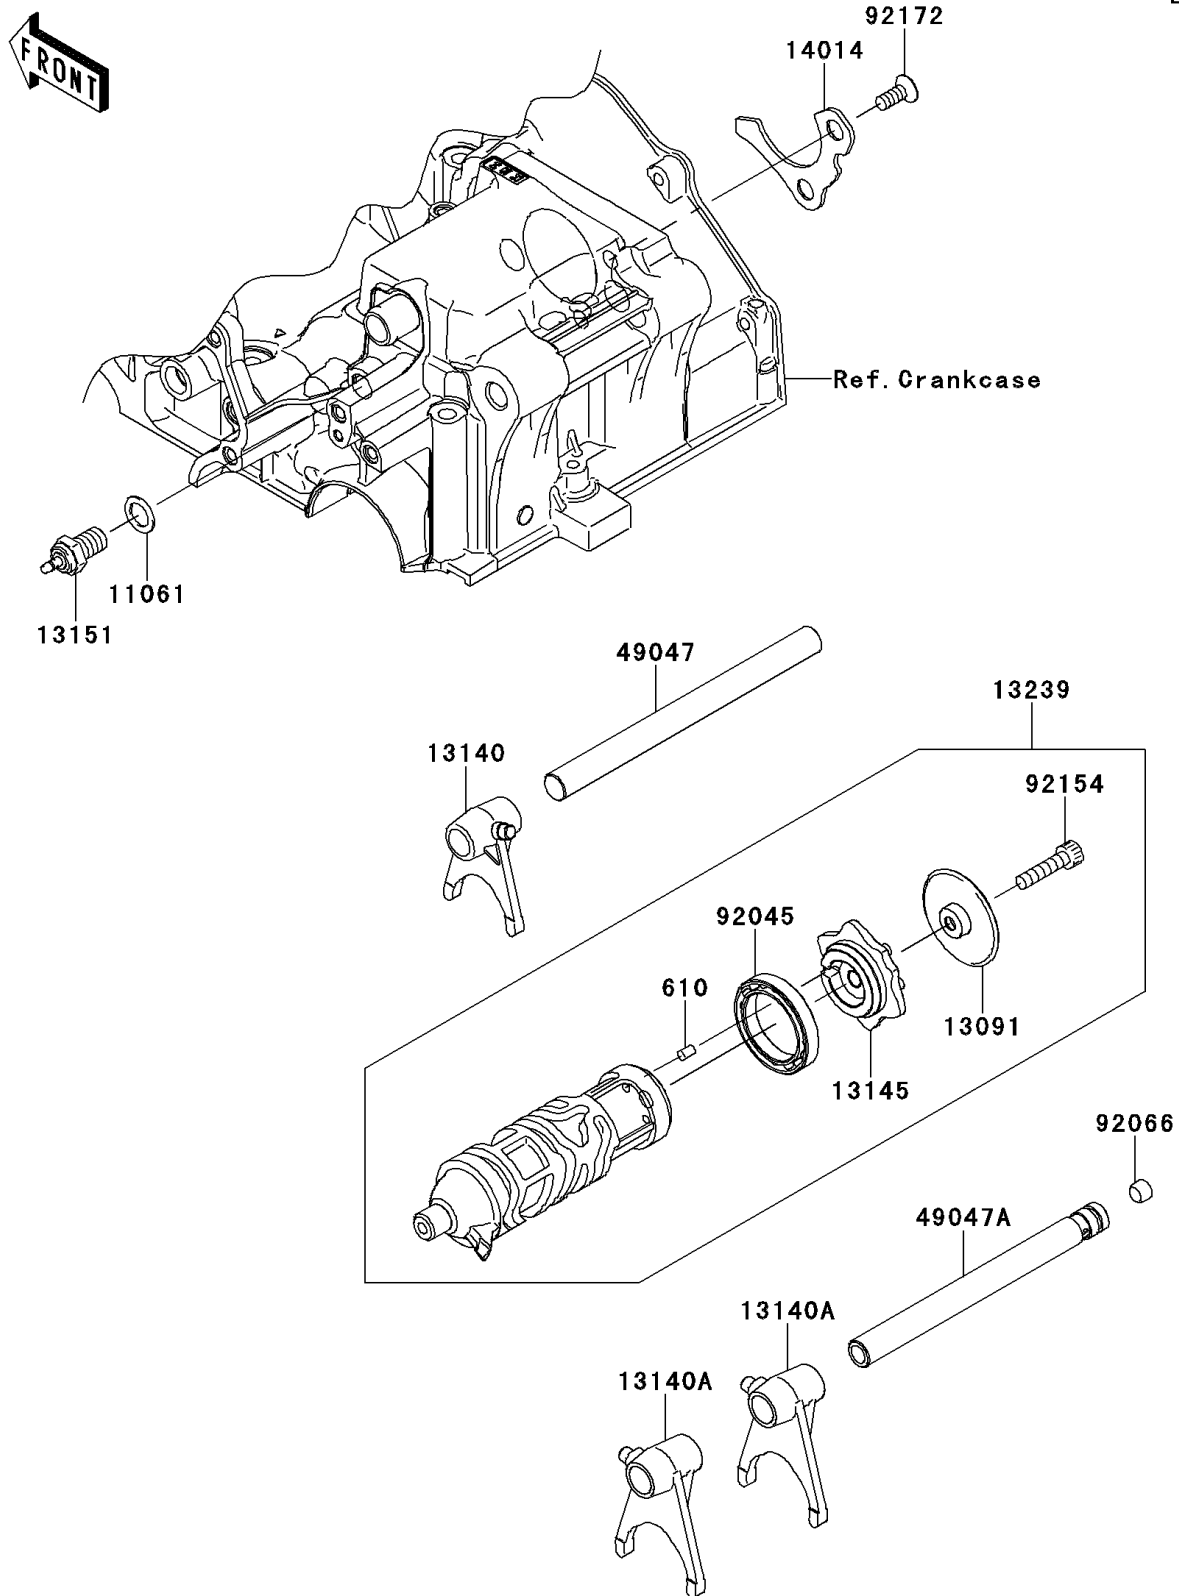

2013 Ninja[®] 300 ABS

PARTS DIAGRAM

Gear Change Drum/Shift Fork(s)

E1362

2013 Ninja[®] 300 ABS

PARTS LIST

Gear Change Drum/Shift Fork(s)

ITEM NAME

PART NUMBER

QUANTITY
