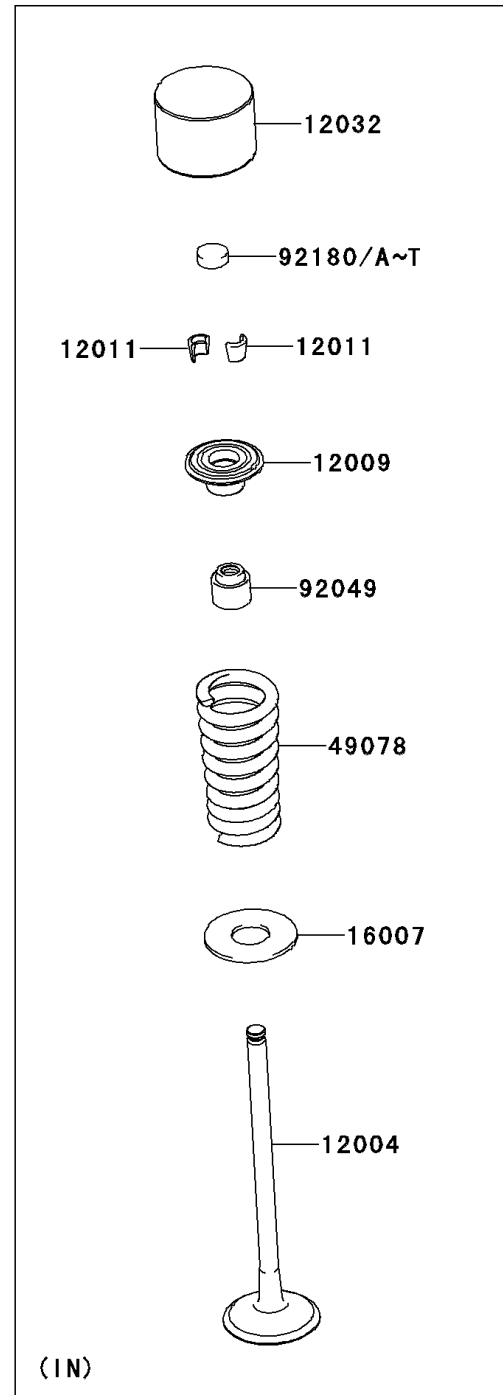

2014 NINJA[®] 300 ABS

PARTS DIAGRAM

Valve(s)

E1210

2014 NINJA® 300 ABS

PARTS LIST

Valve(s)

ITEM NAME

PART NUMBER

QUANTITY
