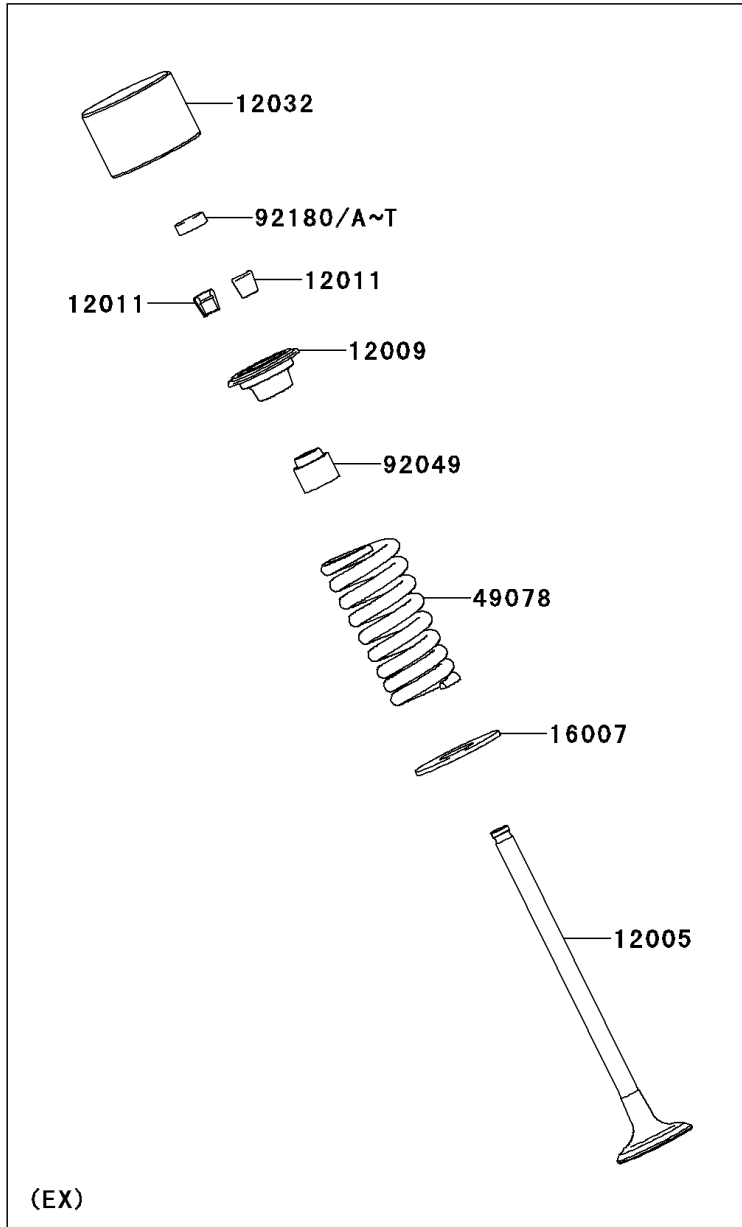

2014 NINJA[®] 300 ABS

PARTS DIAGRAM

Valve(s)

E1210

2014 NINJA® 300 ABS

PARTS LIST

Valve(s)

ITEM NAME

PART NUMBER

QUANTITY
