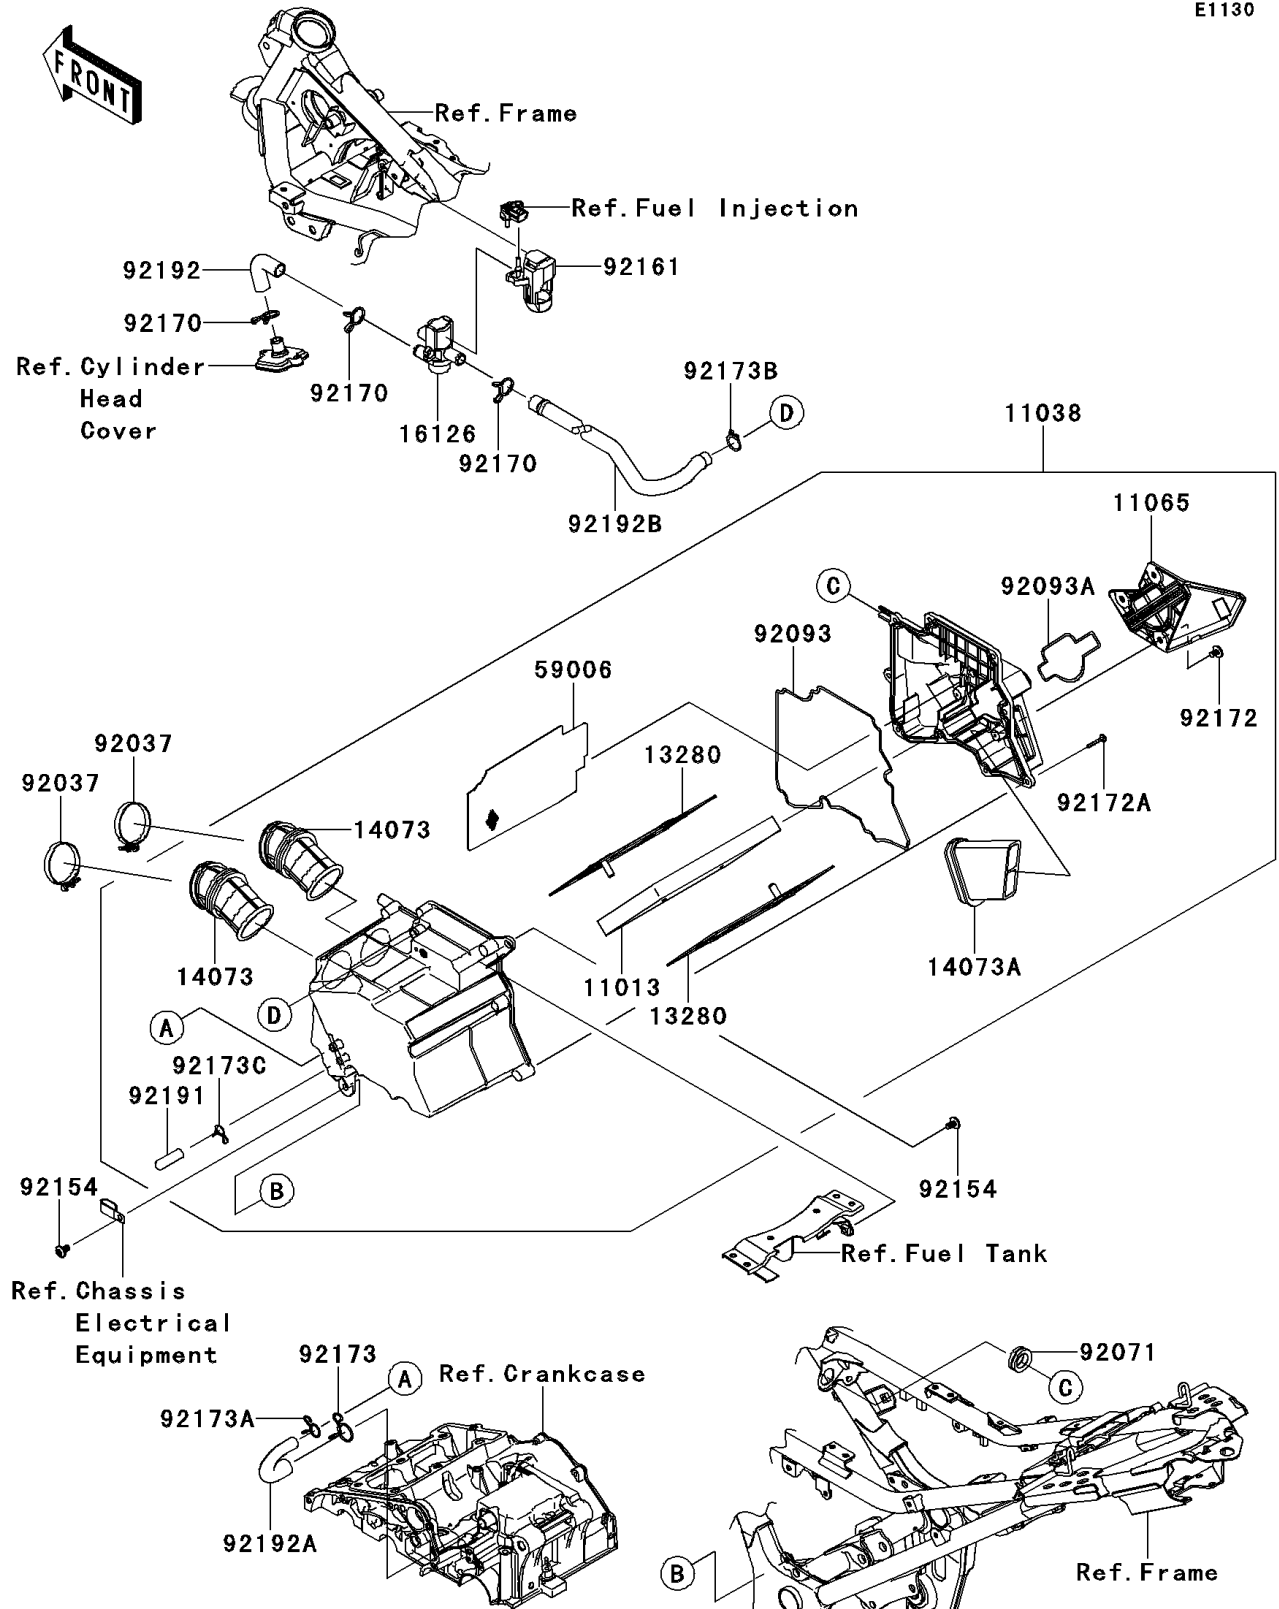

2013 Ninja[®] 300 ABS

PARTS DIAGRAM

Air Cleaner

E1130

2013 Ninja[®] 300 ABS

PARTS LIST

Air Cleaner

ITEM NAME

PART NUMBER

QUANTITY
