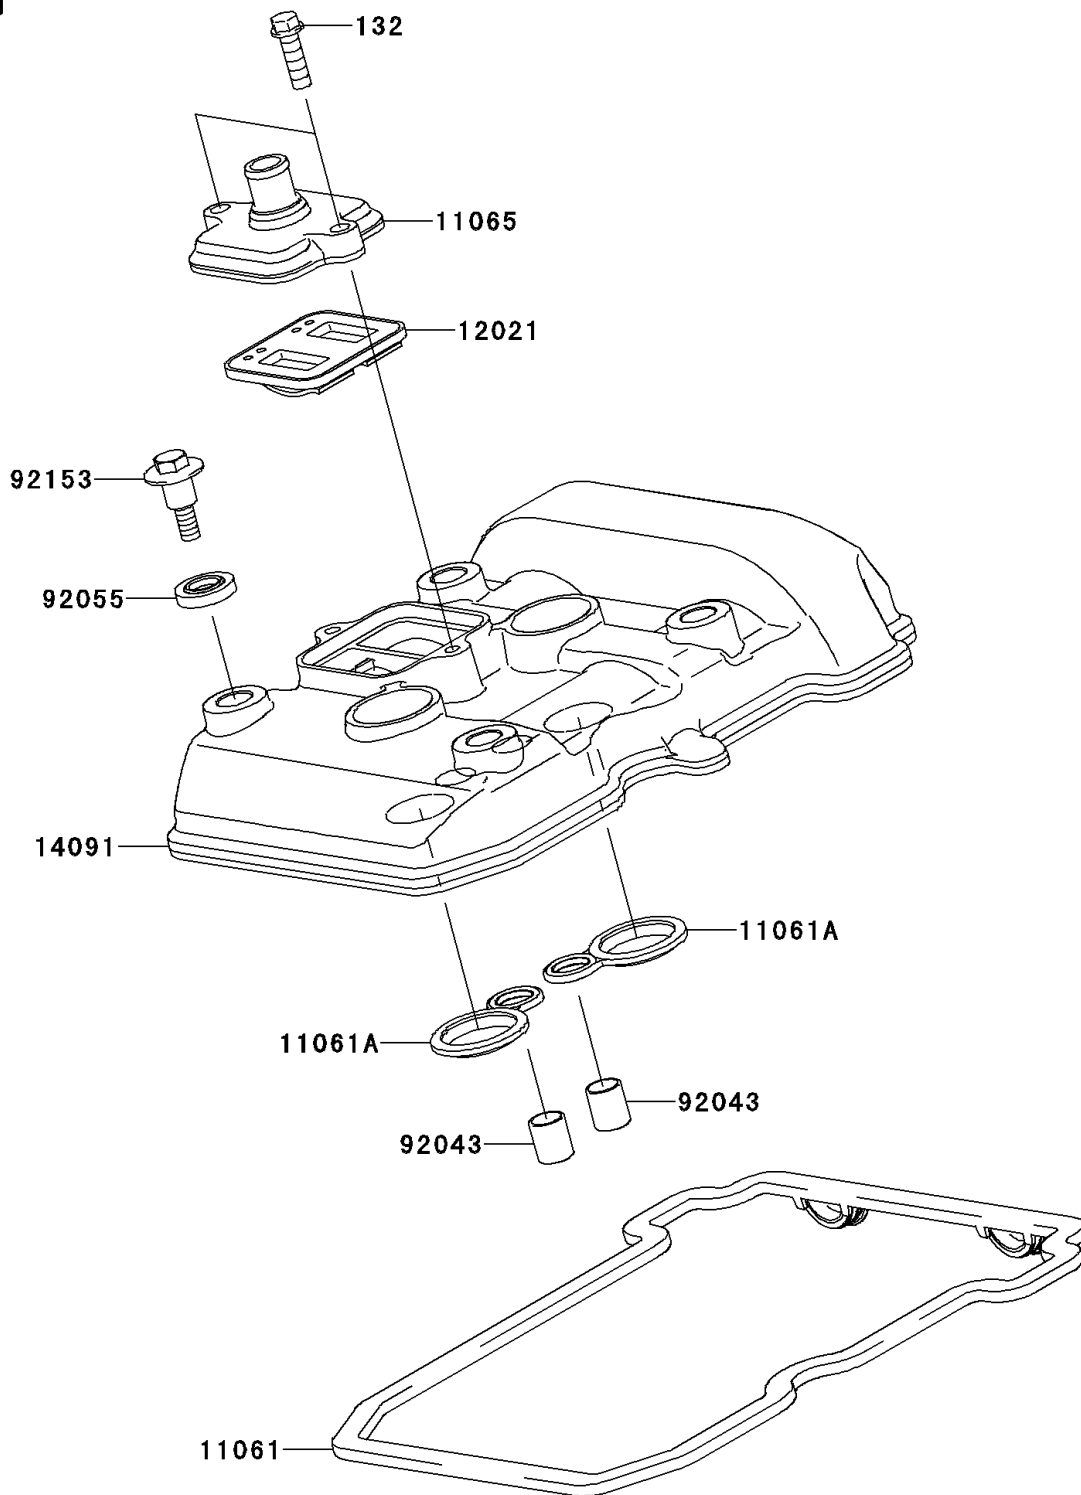

2014 NINJA[®] 300 ABS SE

PARTS DIAGRAM Cylinder Head Cover

E1112

2014 NINJA® 300 ABS SE

PARTS LIST

Cylinder Head Cover

ITEM NAME	PART NUMBER	QUANTITY
GASKET,CYLINDER HEAD COVER (Ref # 11061)	11061-0282	1
GASKET,PLUG HOLE (Ref # 11061A)	11061-0283	2
CAP (Ref # 11065)	11065-0349	1
VALVE-ASSY-REED (Ref # 12021)	12021-0708	1
COVER,CYLINDER HEAD (Ref # 14091)	14091-0724	1
PIN,10.1X12X14 (Ref # 92043)	92043-4009	2
RING-O,HEAD COVER BOLT (Ref # 92055)	92055-0195	4
BOLT,HEAD COVER (Ref # 92153)	92153-0793	4
BOLT-FLANGED-SMALL,6X20 (Ref # 132)	132BA0620	2