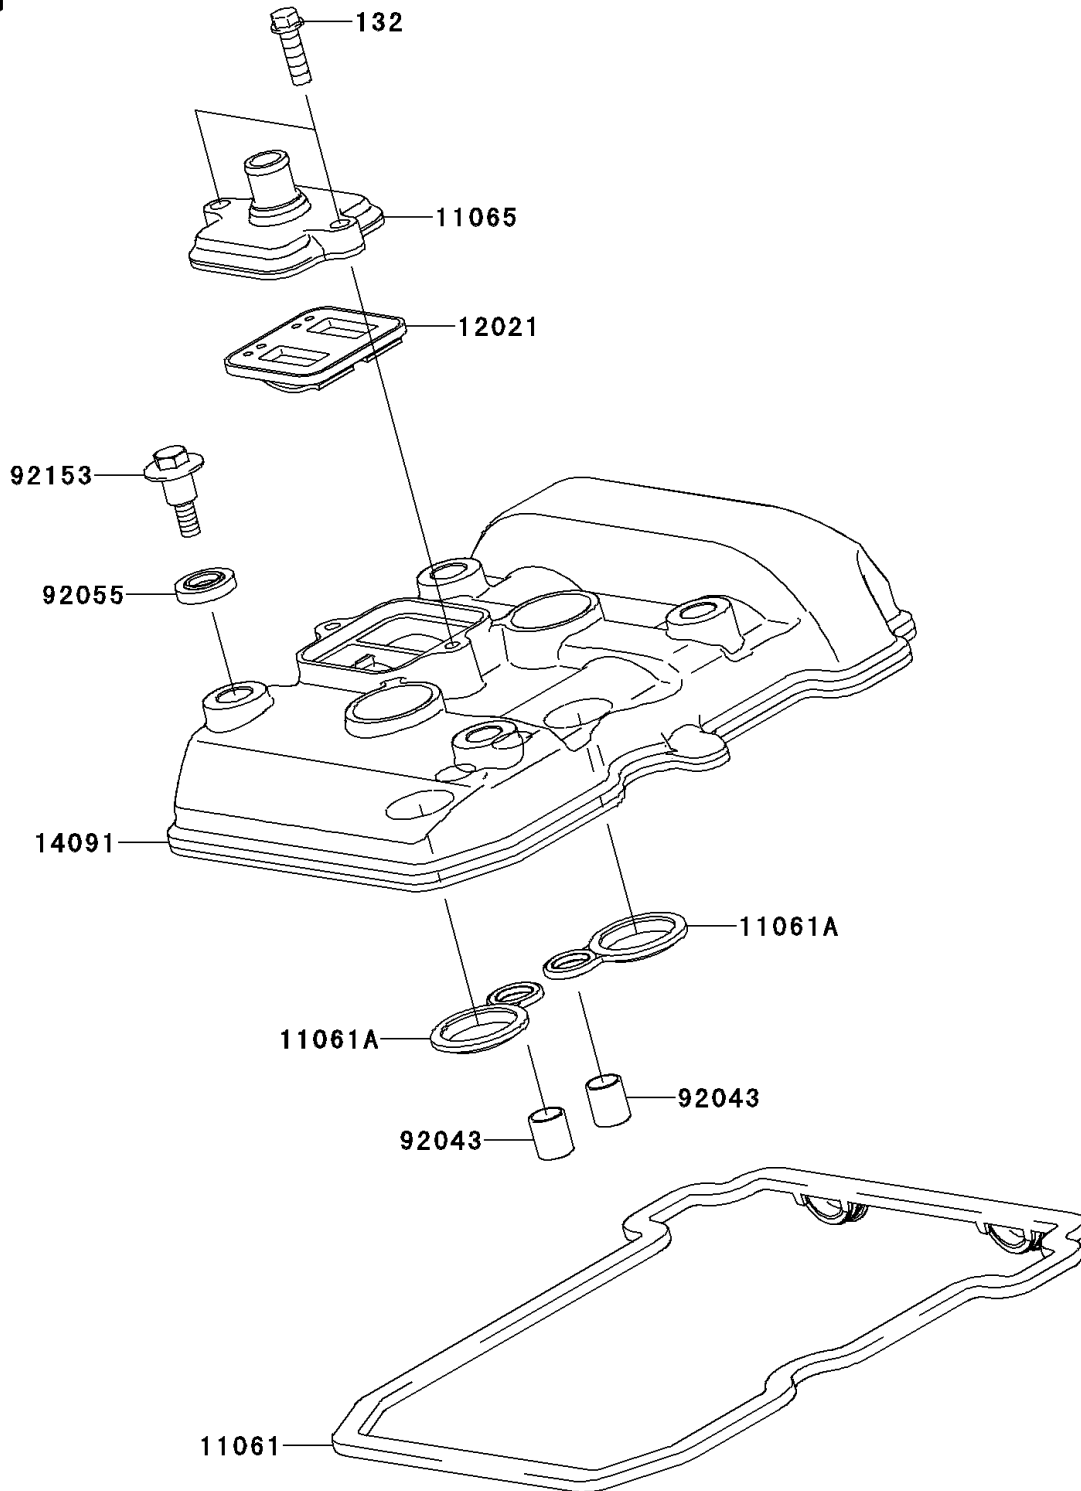

2013 Ninja® 300 ABS

PARTS DIAGRAM

Cylinder Head Cover

E1112

2013 Ninja® 300 ABS

PARTS LIST

Cylinder Head Cover

ITEM NAME	PART NUMBER	QUANTITY
GASKET,CYLINDER HEAD COVER (Ref # 11061)	11061-0282	1
GASKET,PLUG HOLE (Ref # 11061A)	11061-0283	2
CAP (Ref # 11065)	11065-0349	1
VALVE-ASSY-REED (Ref # 12021)	12021-0708	1
COVER,CYLINDER HEAD (Ref # 14091)	14091-0724	1
PIN,10.1X12X14 (Ref # 92043)	92043-4009	2
RING-O,HEAD COVER BOLT (Ref # 92055)	92055-0195	4
BOLT,HEAD COVER (Ref # 92153)	92153-0793	4
BOLT-FLANGED-SMALL,6X20 (Ref # 132)	132BA0620	2