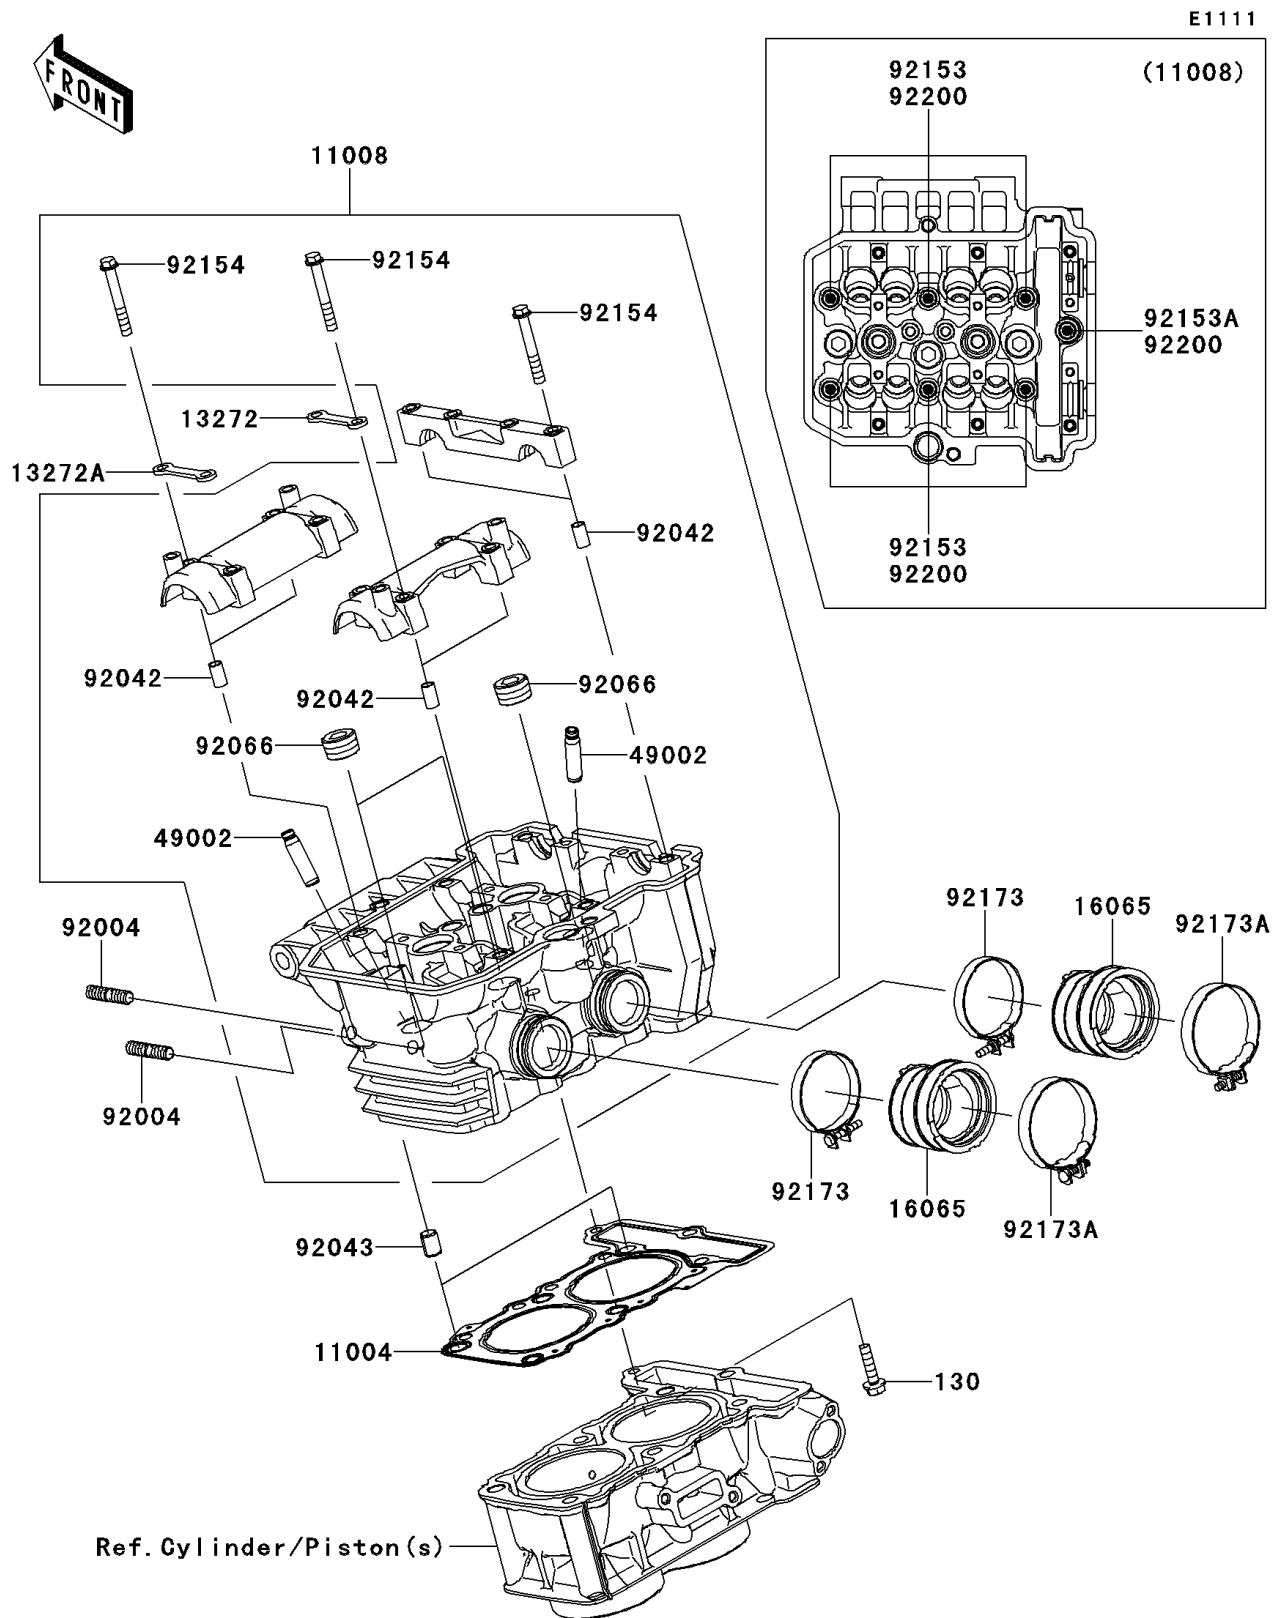

2014 NINJA[®] 300 ABS

PARTS DIAGRAM

Cylinder Head

2014 NINJA® 300 ABS

PARTS LIST

Cylinder Head

ITEM NAME

PART NUMBER

QUANTITY
