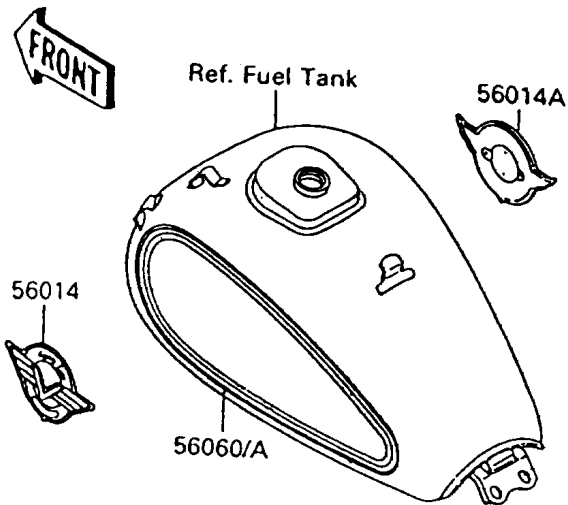

1995 Vulcan 88

PARTS DIAGRAM

Decals(Green/Blue)

F2861A

1995 Vulcan 88

PARTS LIST

Decals(Green/Blue)

Kawasaki

Let the Good Times Roll®

ITEM NAME

PART NUMBER

QUANTITY
