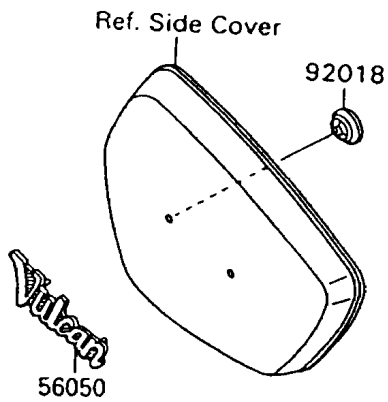

1995 Vulcan 88

PARTS DIAGRAM

Decals(Green/Blue)

F2861A

1995 Vulcan 88

PARTS LIST

Decals(Green/Blue)

Kawasaki