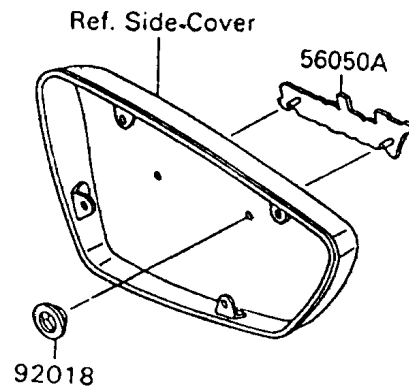

1995 Vulcan 88

PARTS DIAGRAM

Decals(Green/Blue)

F2861A

1995 Vulcan 88

PARTS LIST

Decals(Green/Blue)

Kawasaki