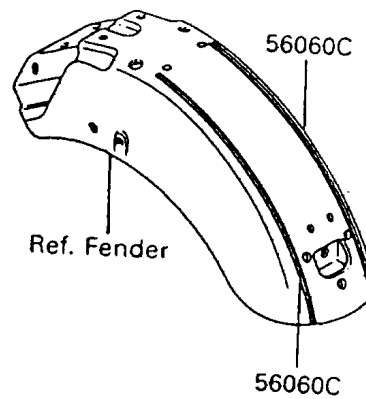

1995 Vulcan 88

PARTS DIAGRAM

Decals(Green/Blue)

F2861A

1995 Vulcan 88

PARTS LIST

Decals(Green/Blue)

Kawasaki

Let the Good Times Roll®

ITEM NAME

PART NUMBER

QUANTITY
