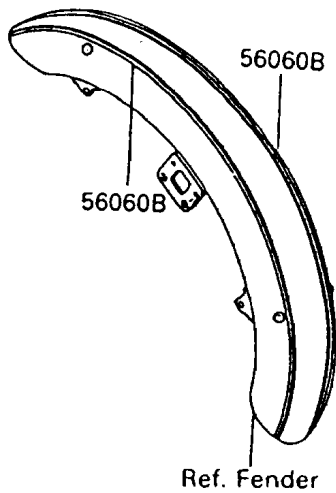

1995 Vulcan 88

PARTS DIAGRAM

Decals(Green/Blue)

F2861A

1995 Vulcan 88

PARTS LIST

Decals(Green/Blue)

Kawasaki

Let the Good Times Roll®

ITEM NAME

PART NUMBER

QUANTITY
