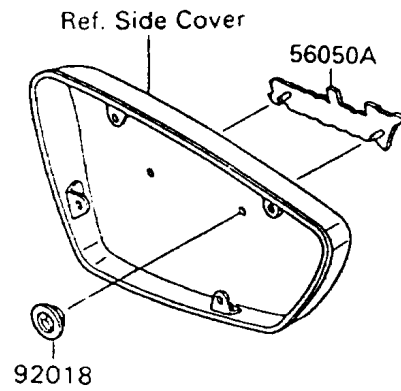

1992 Vulcan 88

PARTS DIAGRAM

Decals(Blue/Gray)

F2861

1992 Vulcan 88

PARTS LIST

Decals(Blue/Gray)

Kawasaki