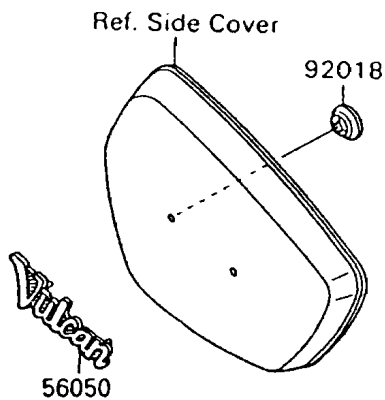

1992 Vulcan 88

PARTS DIAGRAM

Decals(Blue/Gray)

F2861

1992 Vulcan 88

PARTS LIST

Decals(Blue/Gray)

Kawasaki