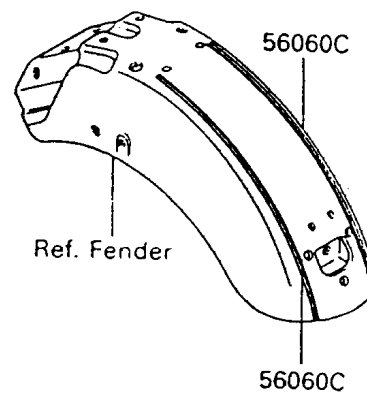

1992 Vulcan 88

PARTS DIAGRAM

Decals(Blue/Gray)

F2861

1992 Vulcan 88

PARTS LIST

Decals(Blue/Gray)

Kawasaki

Let the Good Times Roll®

ITEM NAME

PART NUMBER

QUANTITY
