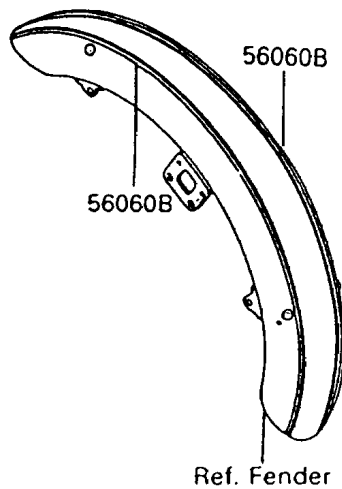

1992 Vulcan 88

PARTS DIAGRAM

Decals(Blue/Gray)

F2861

1992 Vulcan 88

PARTS LIST

Decals(Blue/Gray)

Kawasaki

Let the Good Times Roll®

ITEM NAME

PART NUMBER

QUANTITY
