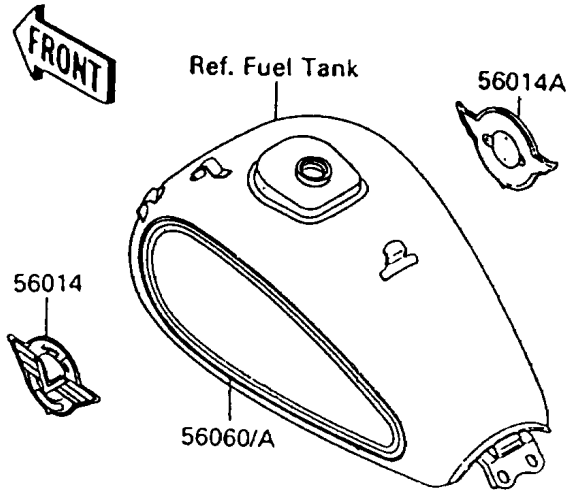

1992 Vulcan 88

PARTS DIAGRAM

Decals(Blue/Gray)

F2861

1992 Vulcan 88

PARTS LIST

Decals(Blue/Gray)

Kawasaki

Let the Good Times Roll®

ITEM NAME

PART NUMBER

QUANTITY
