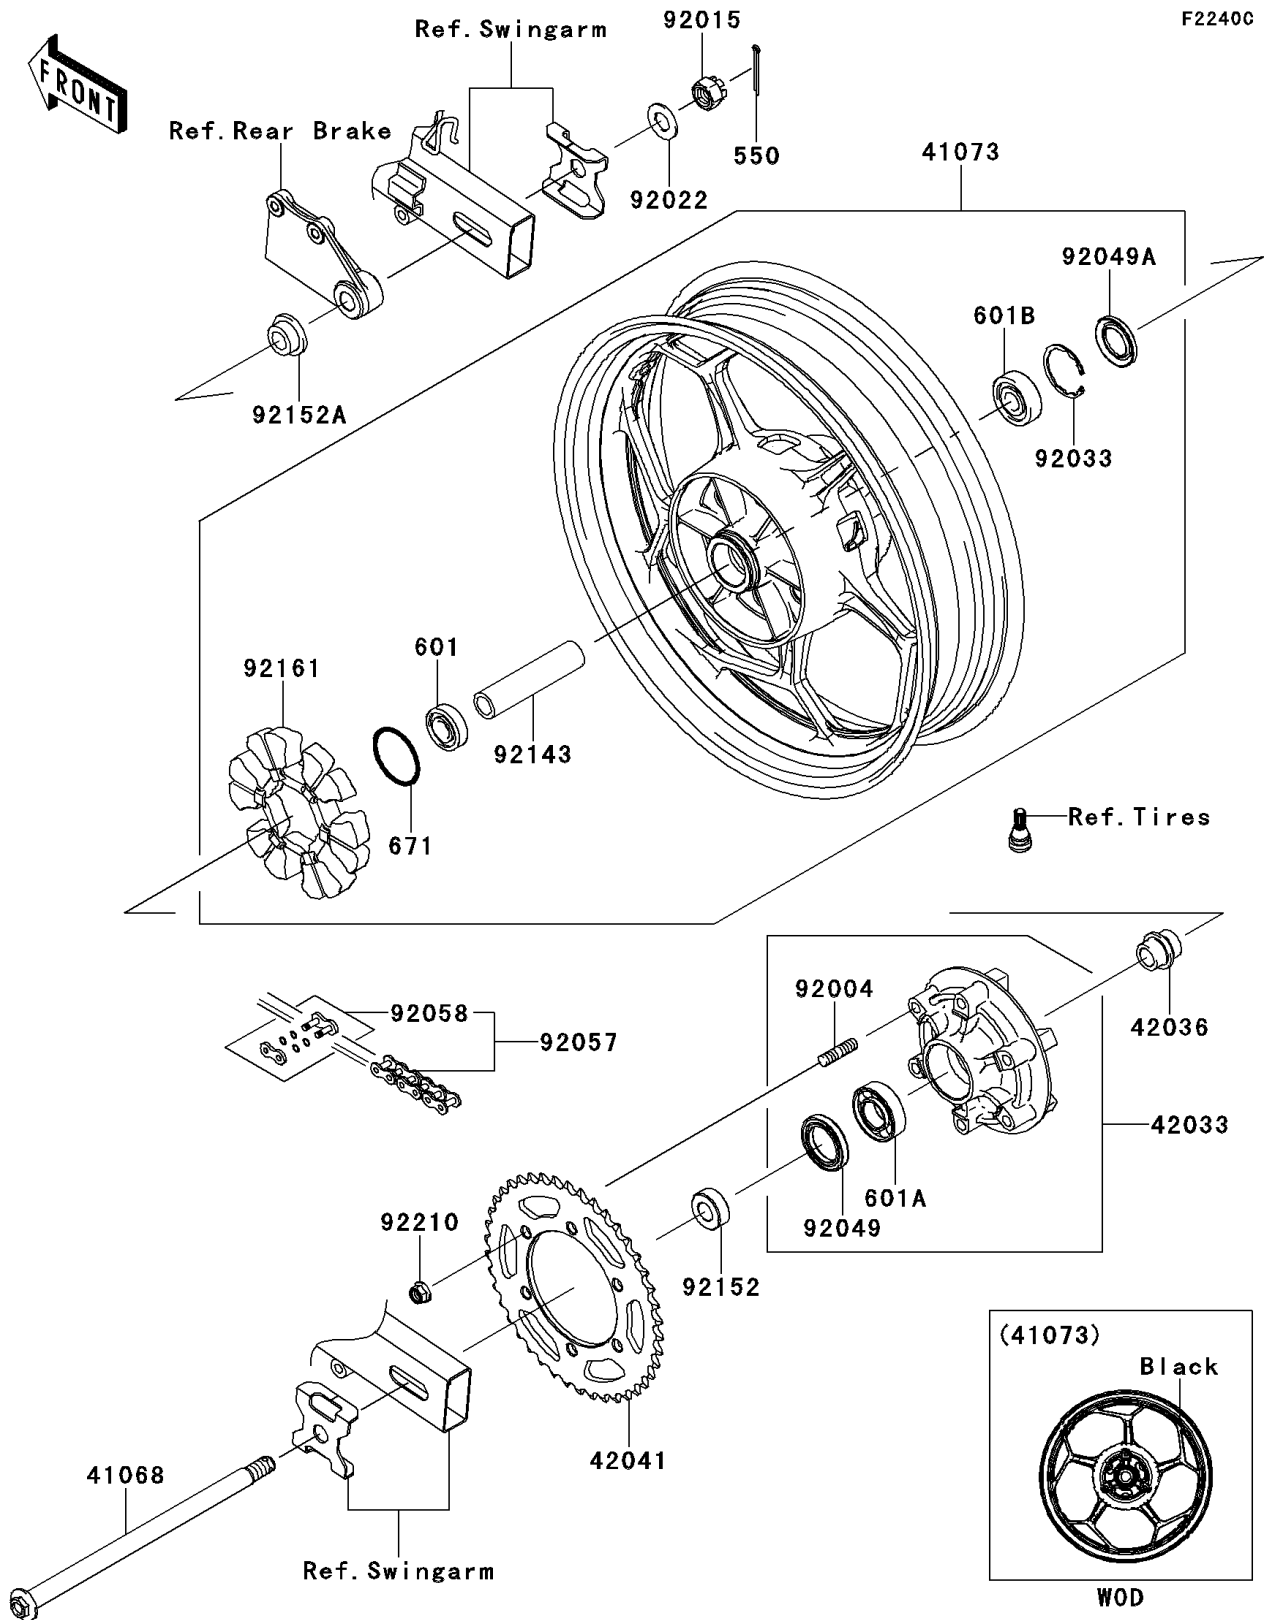

## PARTS DIAGRAM

### Rear Wheel/Chain(AEFA)

## PARTS LIST

### Rear Wheel/Chain(AEFA)

ITEM NAME	PART NUMBER	QUANTITY
AXLE,RR (Ref # 41068)	41068-1223	1
WHEEL-ASSY,RR,BLACK (Ref # 41073)	41073-0652-R2	1
COUPLING-ASSY,RR HUB (Ref # 42033)	42033-0574	1
SLEEVE,RR HUB,L=30 (Ref # 42036)	42036-1055	1
SPROCKET-HUB,42T (Ref # 42041)	42041-0118	1
STUD,10X19 (Ref # 92004)	92004-0048	6
NUT,CASTLE,16MM (Ref # 92015)	92015-1947	1
WASHER,17.5X34X2.0 (Ref # 92022)	92022-1916	1
RING-SNAP,47MM (Ref # 92033)	92033-1042	1
SEAL-OIL,35X52X7 (Ref # 92049)	92049-0730	1
SEAL-OIL,BJN28475 (Ref # 92049A)	92049-1056	1
CHAIN,DRIVE,EK520SR-O2X106L (Ref # 92057)	92057-0019	1
JOINT-CHAIN,DRIVE (Ref # 92058)	92058-1102	1
COLLAR,RR HUB,L=111 (Ref # 92143)	92143-1416	1
COLLAR,17X35X13 (Ref # 92152)	92152-0843	1
COLLAR,17X28(38)X15 (Ref # 92152A)	92152-0844	1
DAMPER,RR HUB SHOCK (Ref # 92161)	92161-0700	1
NUT,LOCK,FLANGED,10MM (Ref # 92210)	92210-0276	6
PIN-COTTER,4.0X35 (Ref # 550)	550AA4035	1
BEARING-BALL,#6203UUC3 (Ref # 601)	601B6203UU	1
BEARING-BALL,#6205G (Ref # 601A)	601B6205G	1
BEARING-BALL,6303LLUC3/2ASU68 (Ref # 601B)	601B6303UU	1
O RING (Ref # 671)	671B2550	1