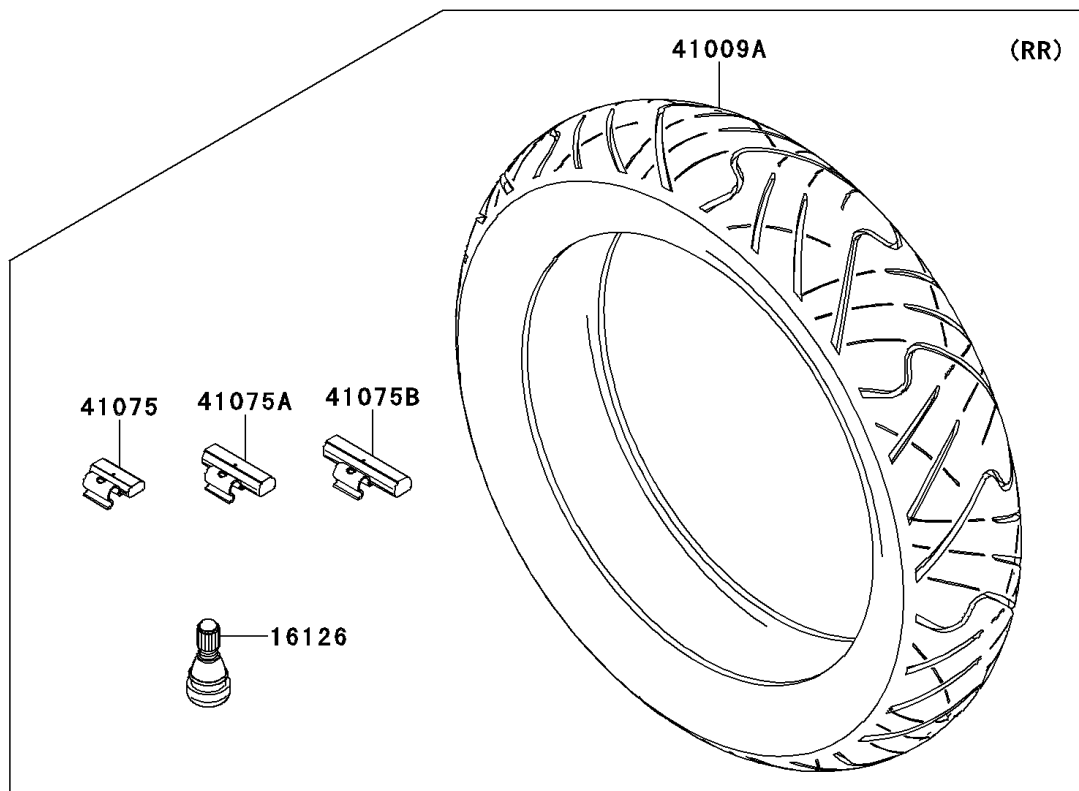

2014 NINJA[®] 300 SE

PARTS DIAGRAM

Tires

Kawasaki

Let the Good Times Roll[®]

F2210

2014 NINJA[®] 300 SE

PARTS LIST

Tires

ITEM NAME	PART NUMBER	QUANTITY
VALVE,TIRE (Ref # 16126)	16126-1140	2
TIRE,FR,110/70-17 54S,RX-01F (Ref # 41009)	41009-0514	1
TIRE,RR,140/70-17 66S,RX-01R (Ref # 41009A)	41009-0520	1
BALANCER-WHEEL,10G,SILVER (Ref # 41075)	41075-0007	AR
BALANCER-WHEEL,20G,SILVER (Ref # 41075A)	41075-0008	AR
BALANCER-WHEEL,30G,SILVER (Ref # 41075B)	41075-0009	AR