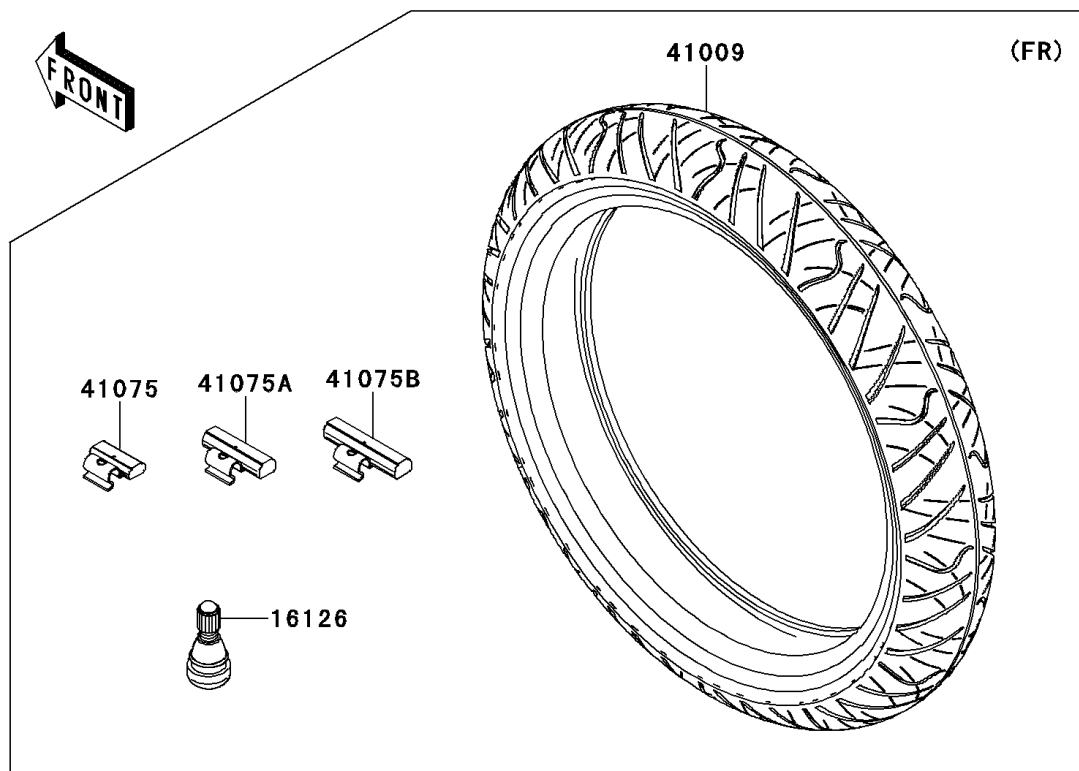

2014 NINJA[®] 300 SE

PARTS DIAGRAM

Tires

Kawasaki

Let the Good Times Roll[®]

F2210

2014 NINJA[®] 300 SE

PARTS LIST

Tires

ITEM NAME	PART NUMBER	QUANTITY
VALVE,TIRE (Ref # 16126)	16126-1140	2
TIRE,FR,110/70-17 54S,RX-01F (Ref # 41009)	41009-0514	1
TIRE,RR,140/70-17 66S,RX-01R (Ref # 41009A)	41009-0520	1
BALANCER-WHEEL,10G,SILVER (Ref # 41075)	41075-0007	AR
BALANCER-WHEEL,20G,SILVER (Ref # 41075A)	41075-0008	AR
BALANCER-WHEEL,30G,SILVER (Ref # 41075B)	41075-0009	AR