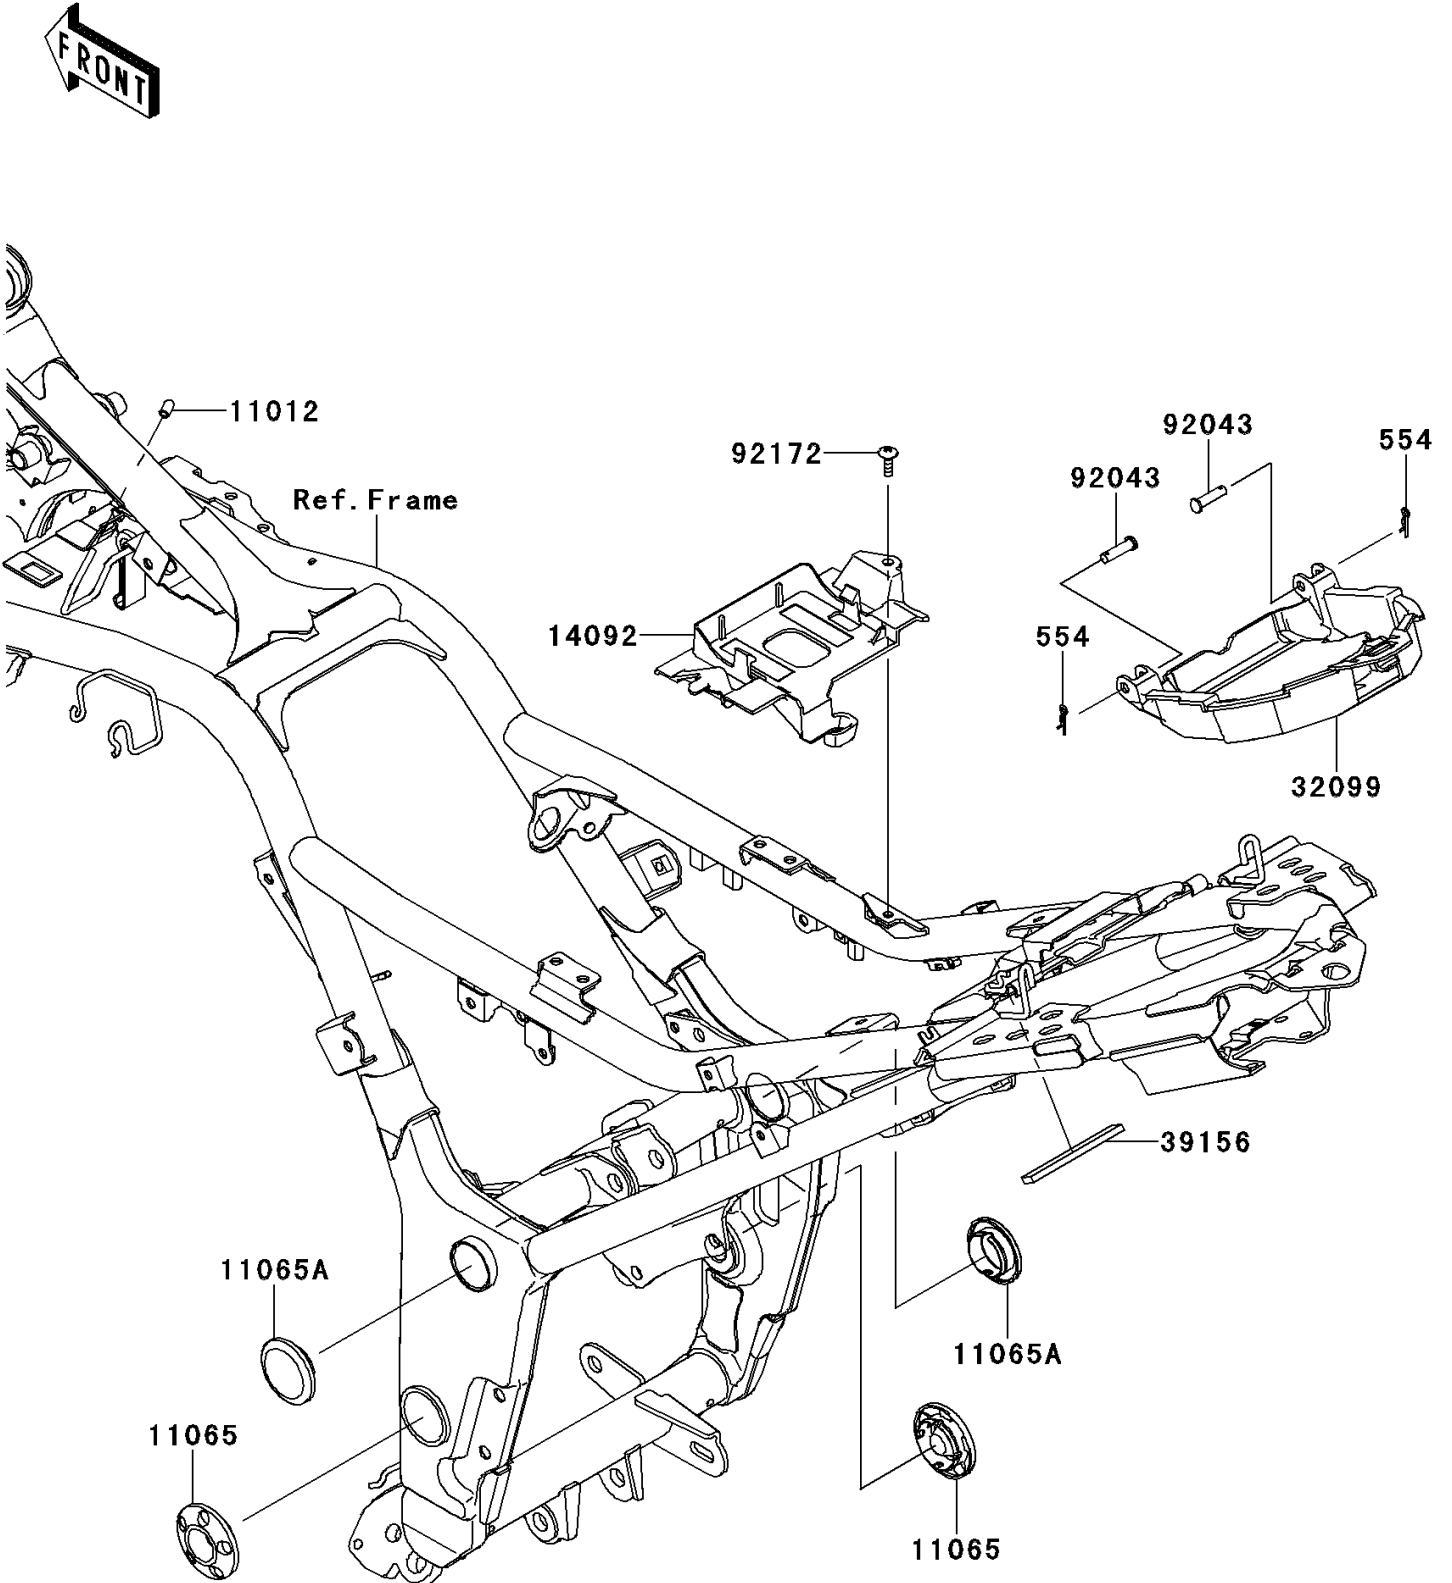

2014 Ninja[®] 300

PARTS DIAGRAM

Frame Fittings

F2131

2014 Ninja[®] 300

PARTS LIST

Frame Fittings

ITEM NAME	PART NUMBER	QUANTITY
CAP (Ref # 11012)	11012-1438	1
CAP,SWING ARM BRACKET,BLACK (Ref # 11065)	11065-0262-18T	2
CAP,SWING ARM BRACKET,BLACK (Ref # 11065A)	11065-0748-18T	2
COVER,BATTERY (Ref # 14092)	14092-0920	1
CASE,TOOL (Ref # 32099)	32099-0721	1
PAD,10X90X4 (Ref # 39156)	39156-0990	1
PIN,6X23 (Ref # 92043)	92043-0746	2
SCREW,5X16 (Ref # 92172)	92172-0322	1
PIN-SNAP (Ref # 554)	554DA0600	2