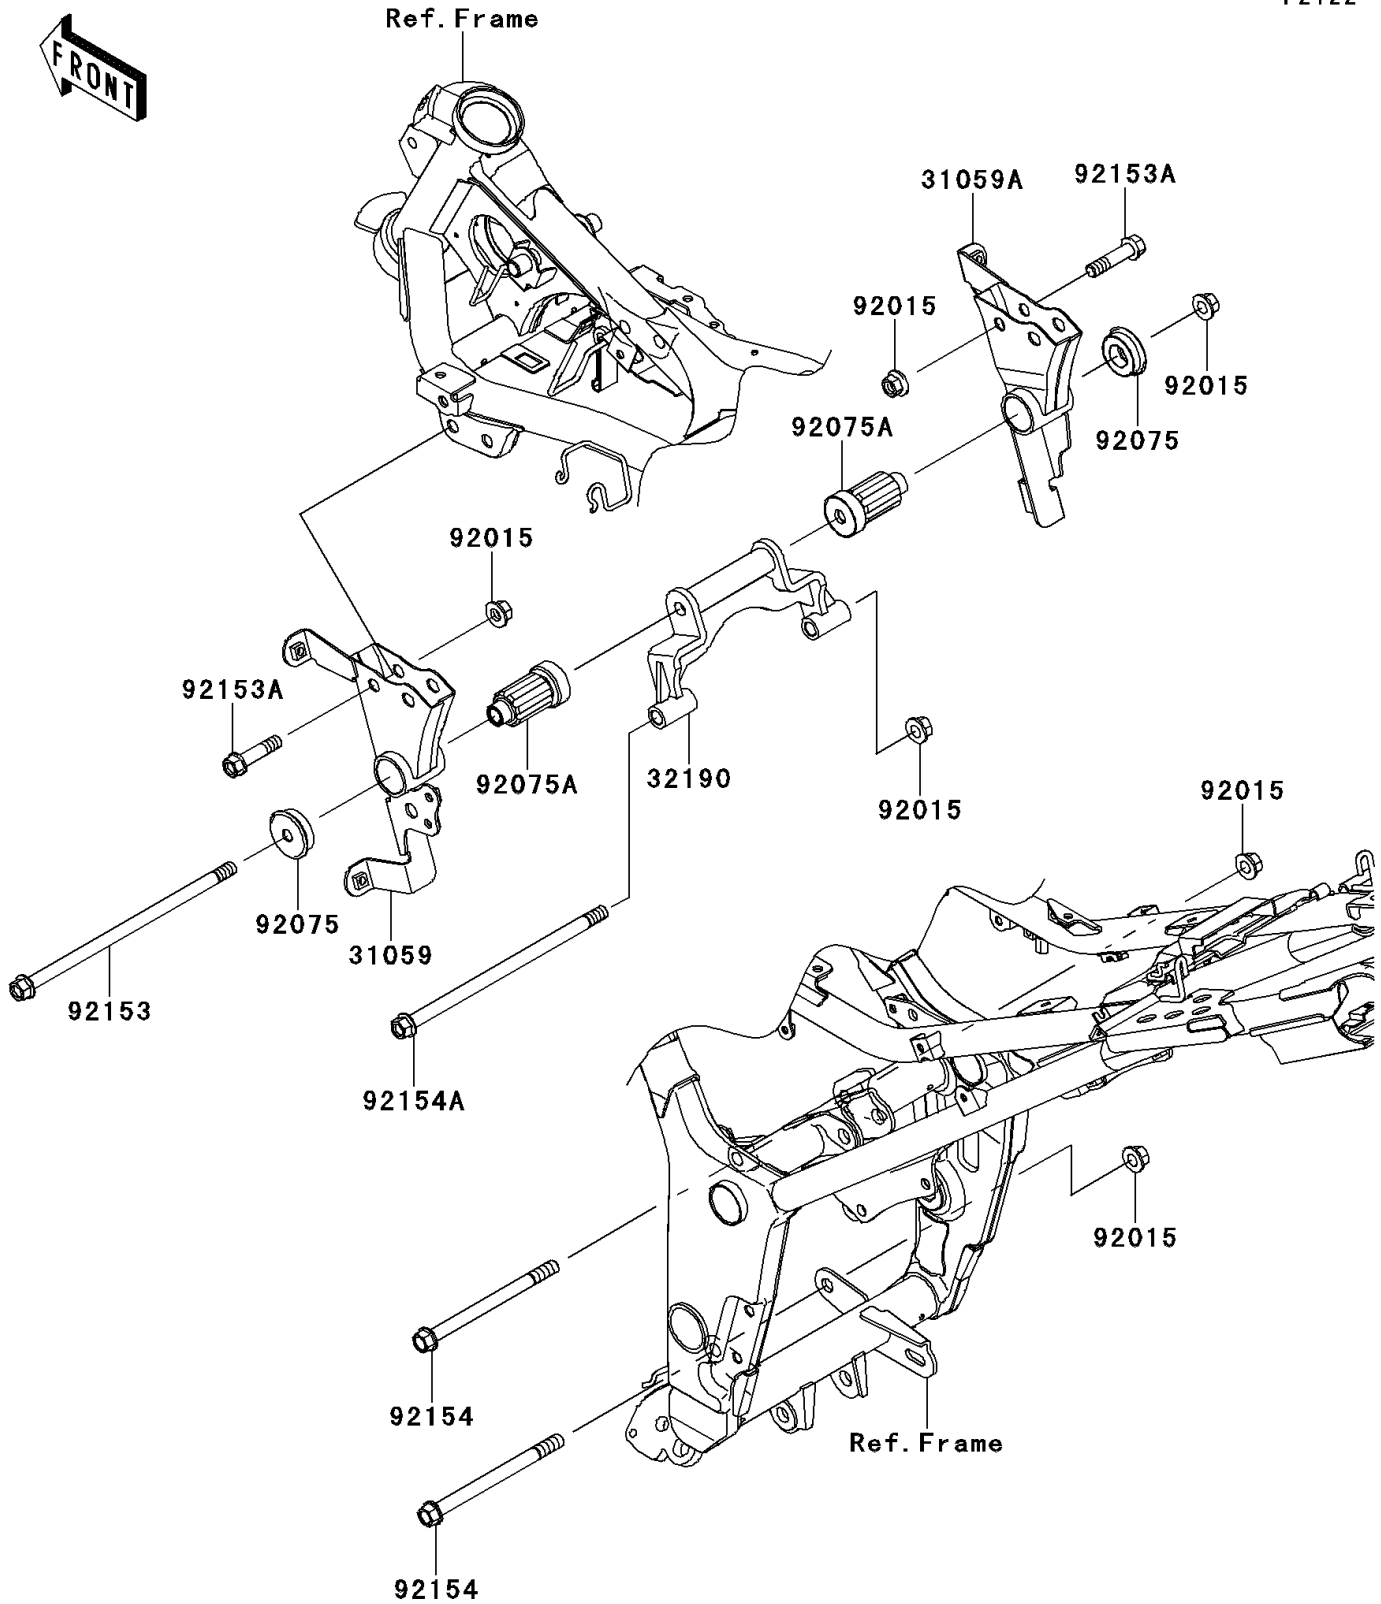

## PARTS DIAGRAM

### Engine Mount

F2122

## PARTS LIST

### Engine Mount

ITEM NAME	PART NUMBER	QUANTITY
BRACKET-COMP-ENGINE,LH (Ref # 31059)	31059-0061	1
BRACKET-COMP-ENGINE,RH (Ref # 31059A)	31059-0062	1
BRACKET-ENGINE (Ref # 32190)	32190-0629	1
NUT,FLANGED,10MM (Ref # 92015)	92015-1415	8
DAMPER,ENGINE MOUNT (Ref # 92075)	92075-1738	2
DAMPER,ENGINE MOUNT,MAIN (Ref # 92075A)	92075-1739	2
BOLT,FLANGED,10X240 (Ref # 92153)	92153-0559	1
BOLT,FLANGED,10X42 (Ref # 92153A)	92153-1957	4
BOLT,FLANGED,10X135 (Ref # 92154)	92154-0359	2
BOLT,FLANGED,10X210 (Ref # 92154A)	92154-0360	1