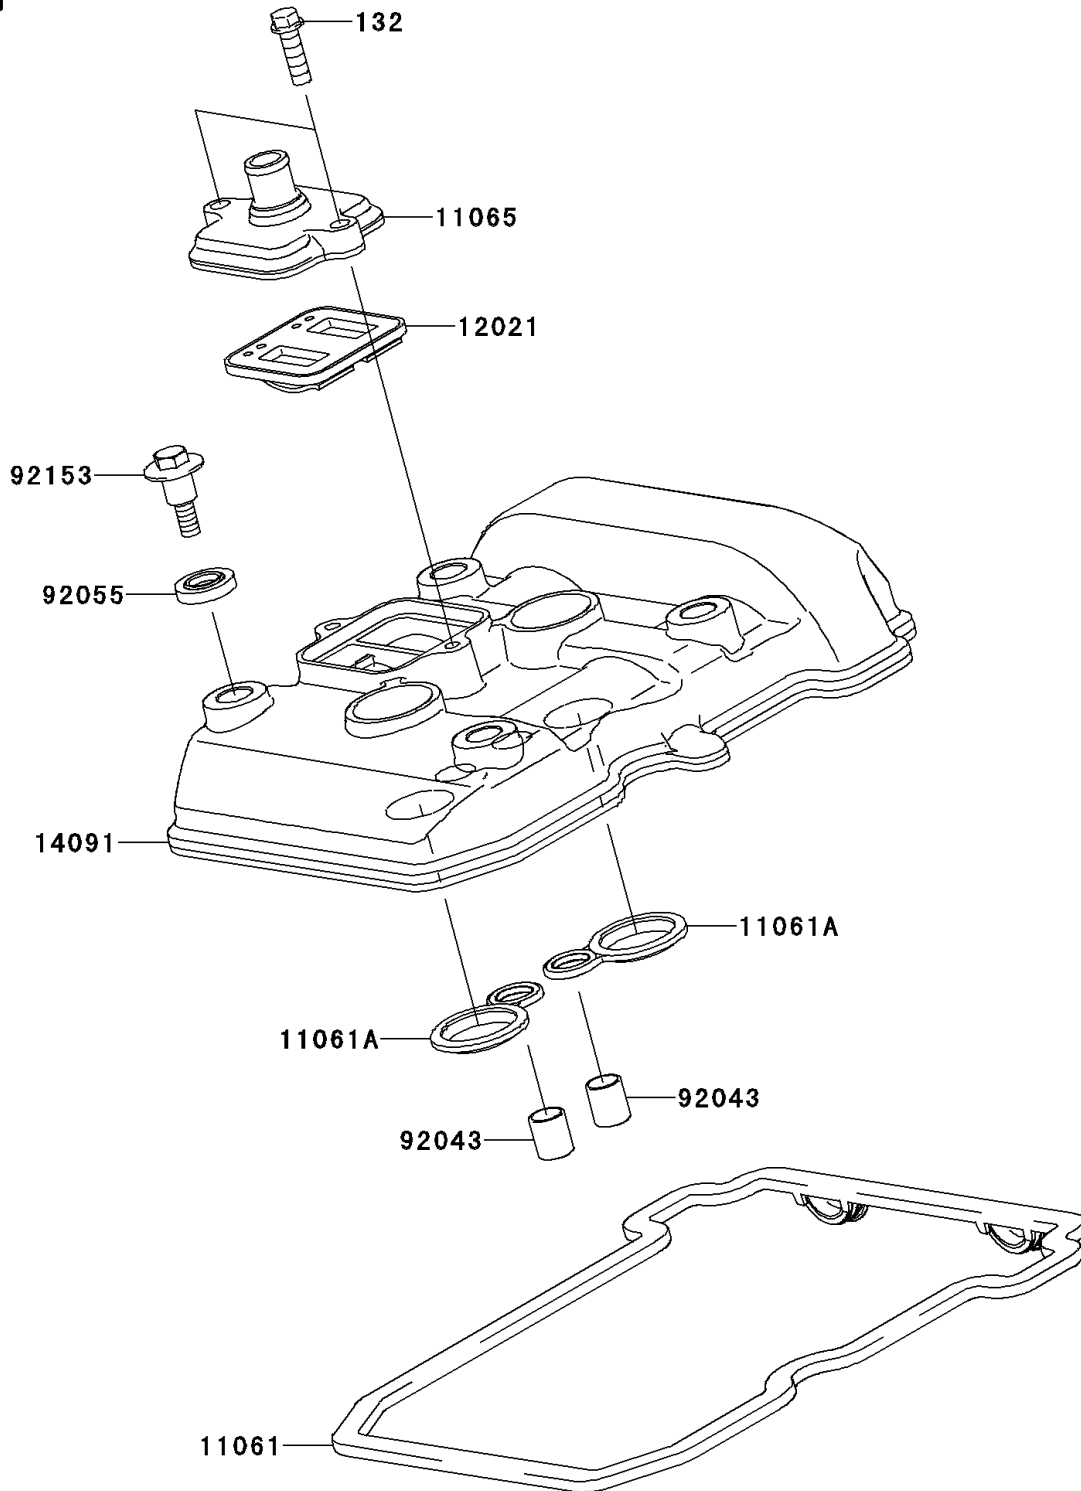

2014 NINJA[®] 300 SE

PARTS DIAGRAM

Cylinder Head Cover

E1112

2014 NINJA® 300 SE

PARTS LIST

Cylinder Head Cover

ITEM NAME	PART NUMBER	QUANTITY
GASKET,CYLINDER HEAD COVER (Ref # 11061)	11061-0282	1
GASKET,PLUG HOLE (Ref # 11061A)	11061-0283	2
CAP (Ref # 11065)	11065-0349	1
VALVE-ASSY-REED (Ref # 12021)	12021-0708	1
COVER,CYLINDER HEAD (Ref # 14091)	14091-0724	1
PIN,10.1X12X14 (Ref # 92043)	92043-4009	2
RING-O,HEAD COVER BOLT (Ref # 92055)	92055-0195	4
BOLT,HEAD COVER (Ref # 92153)	92153-0793	4
BOLT-FLANGED-SMALL,6X20 (Ref # 132)	132BA0620	2