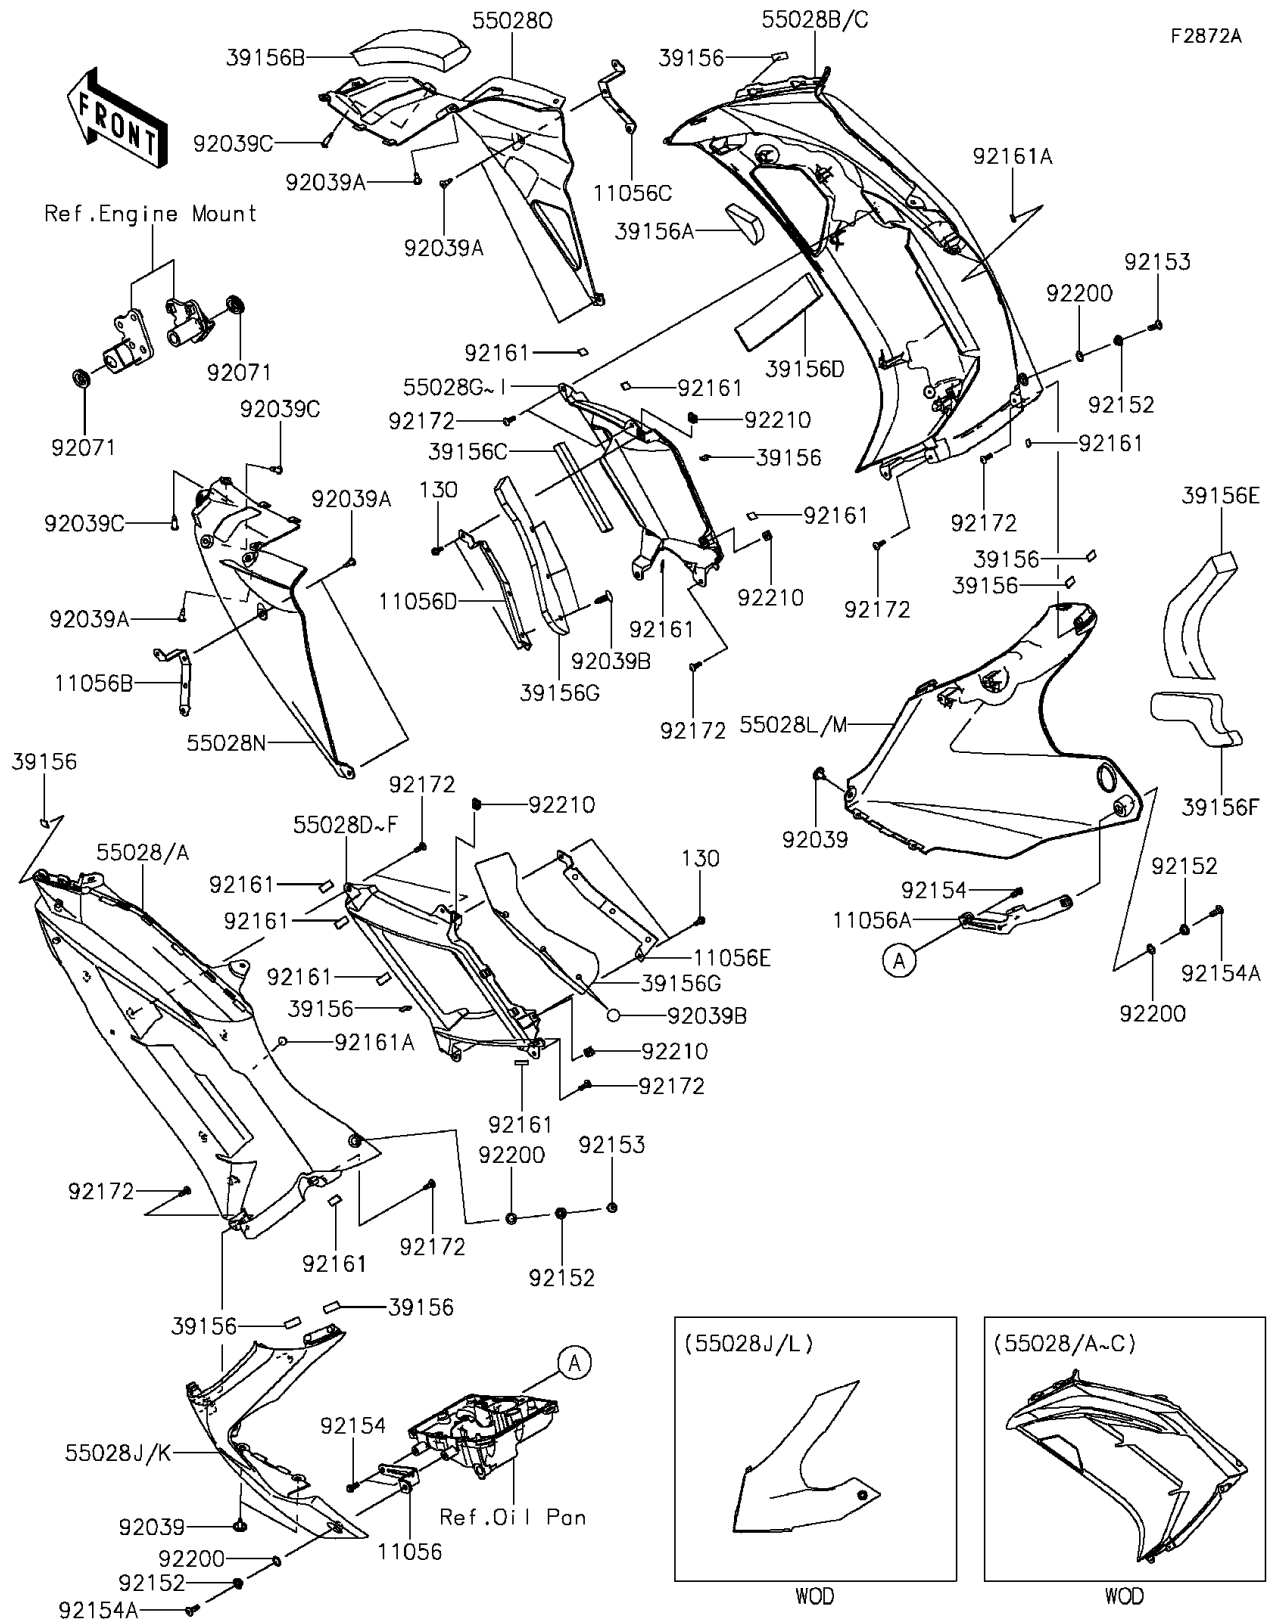

2016 Ninja® 650 ABS

PARTS DIAGRAM

Cowling Lowers(FGF)

2016 Ninja[®] 650 ABS

PARTS LIST

Cowling Lowers(FGF)

ITEM NAME

PART NUMBER

QUANTITY
