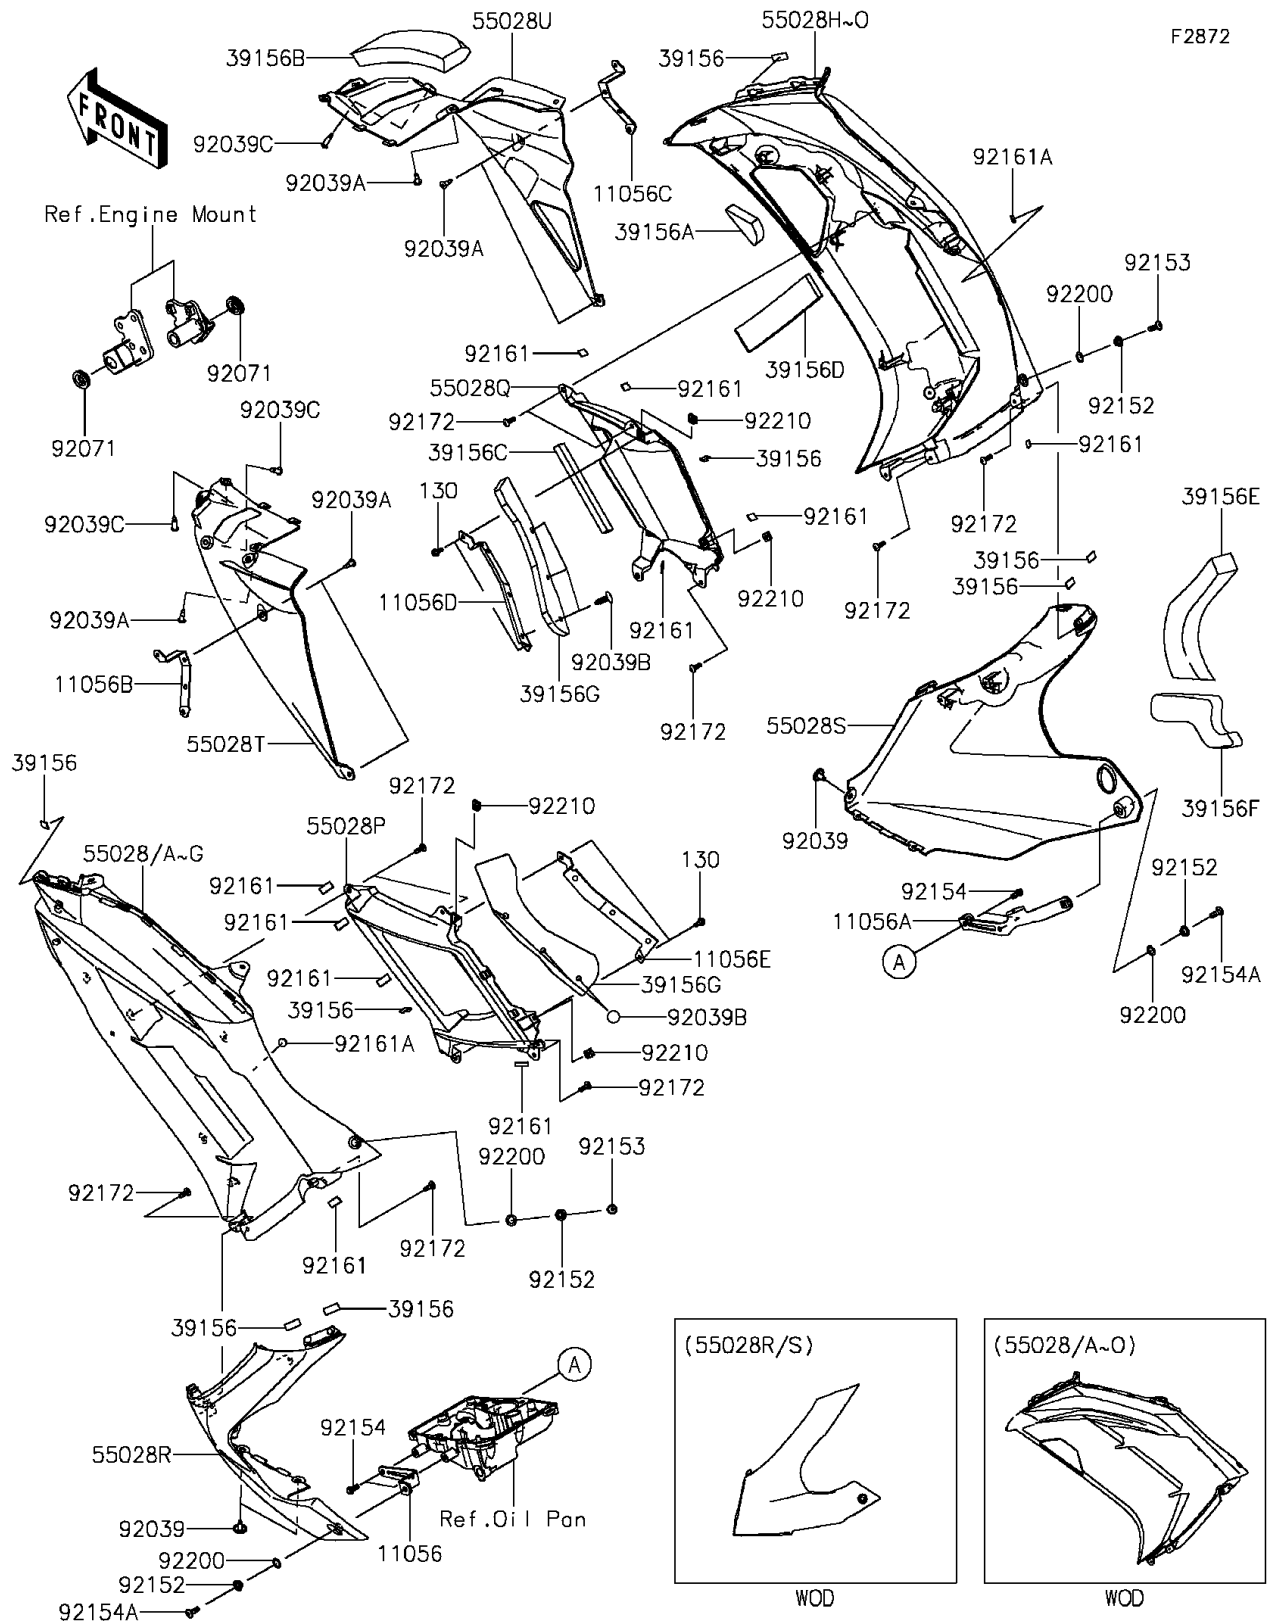

2015 Ninja® 650 ABS

PARTS DIAGRAM

Cowling Lower(FDS-FFF)

2015 Ninja® 650 ABS

PARTS LIST

Cowling Lowers(FDS-FFF)

ITEM NAME

PART NUMBER

QUANTITY
