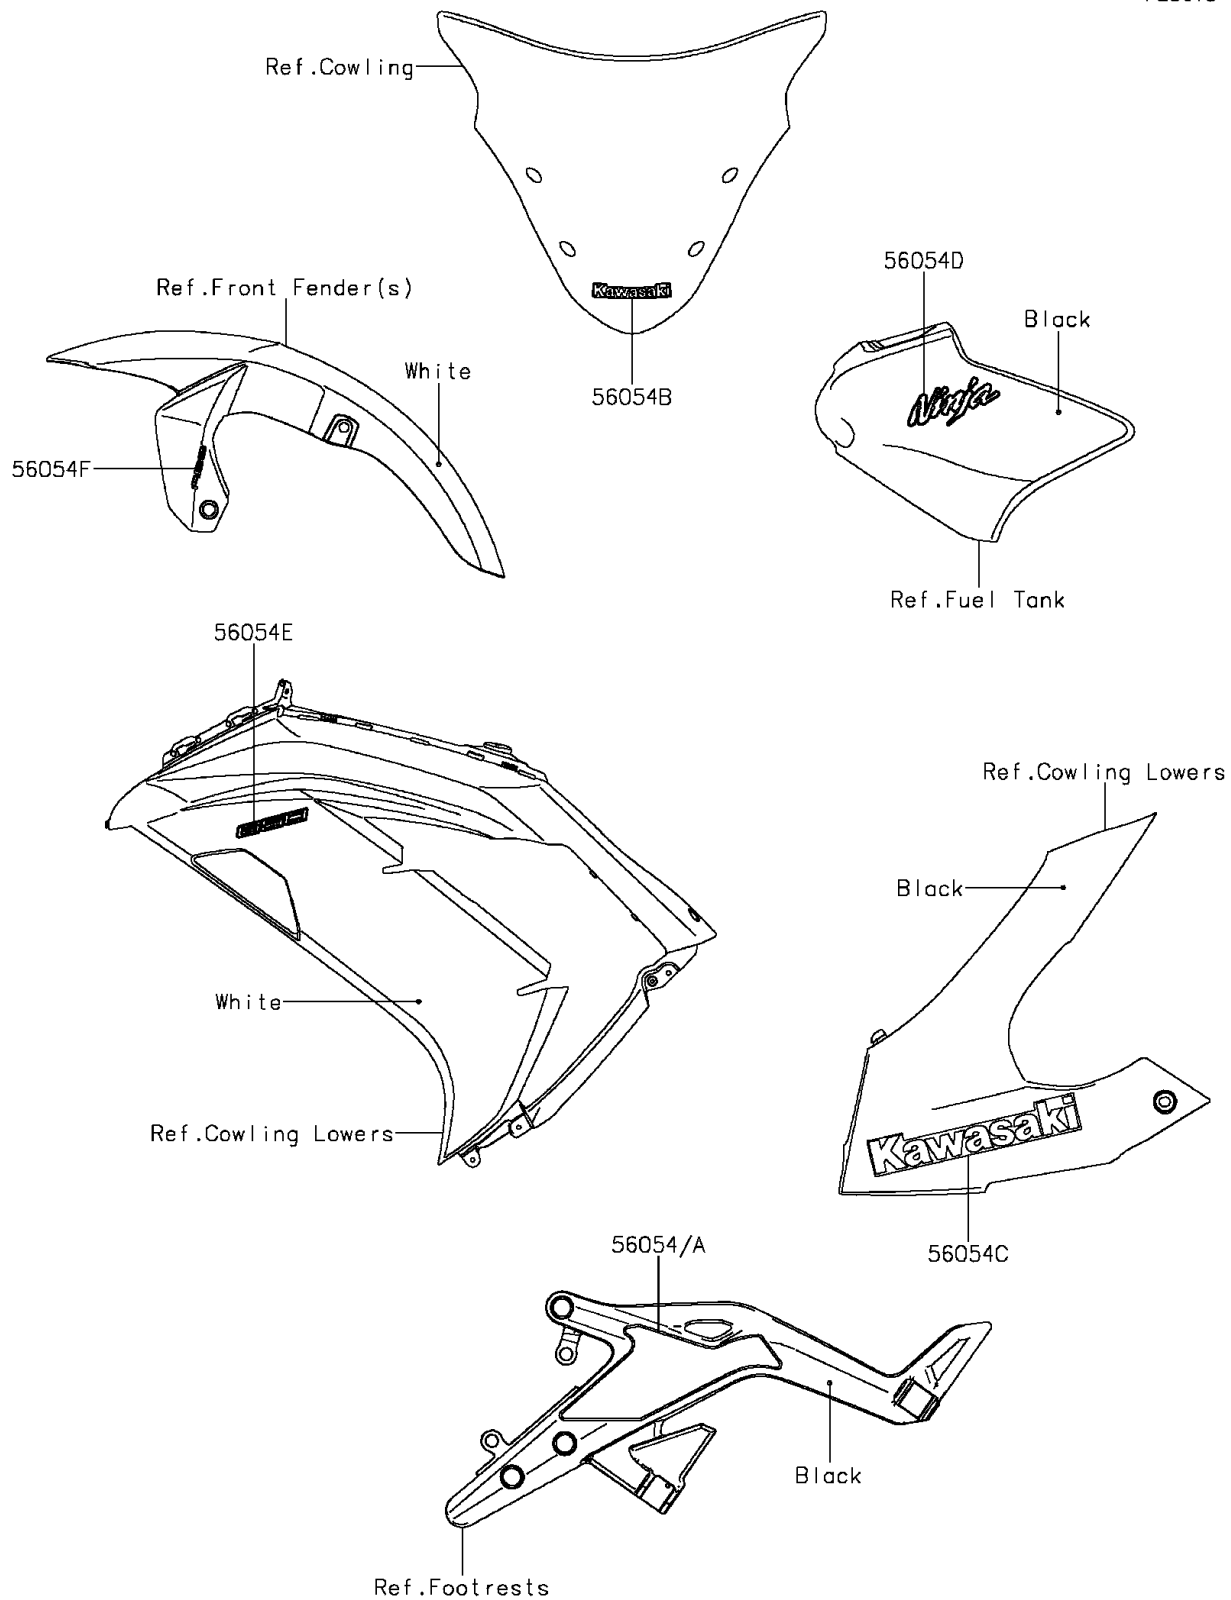

2015 Ninja® 650 ABS

PARTS DIAGRAM

Decals(White)(FFF)

F2861G

2015 Ninja® 650 ABS

PARTS LIST

Decals(White)(FFF)

ITEM NAME

PART NUMBER

QUANTITY
