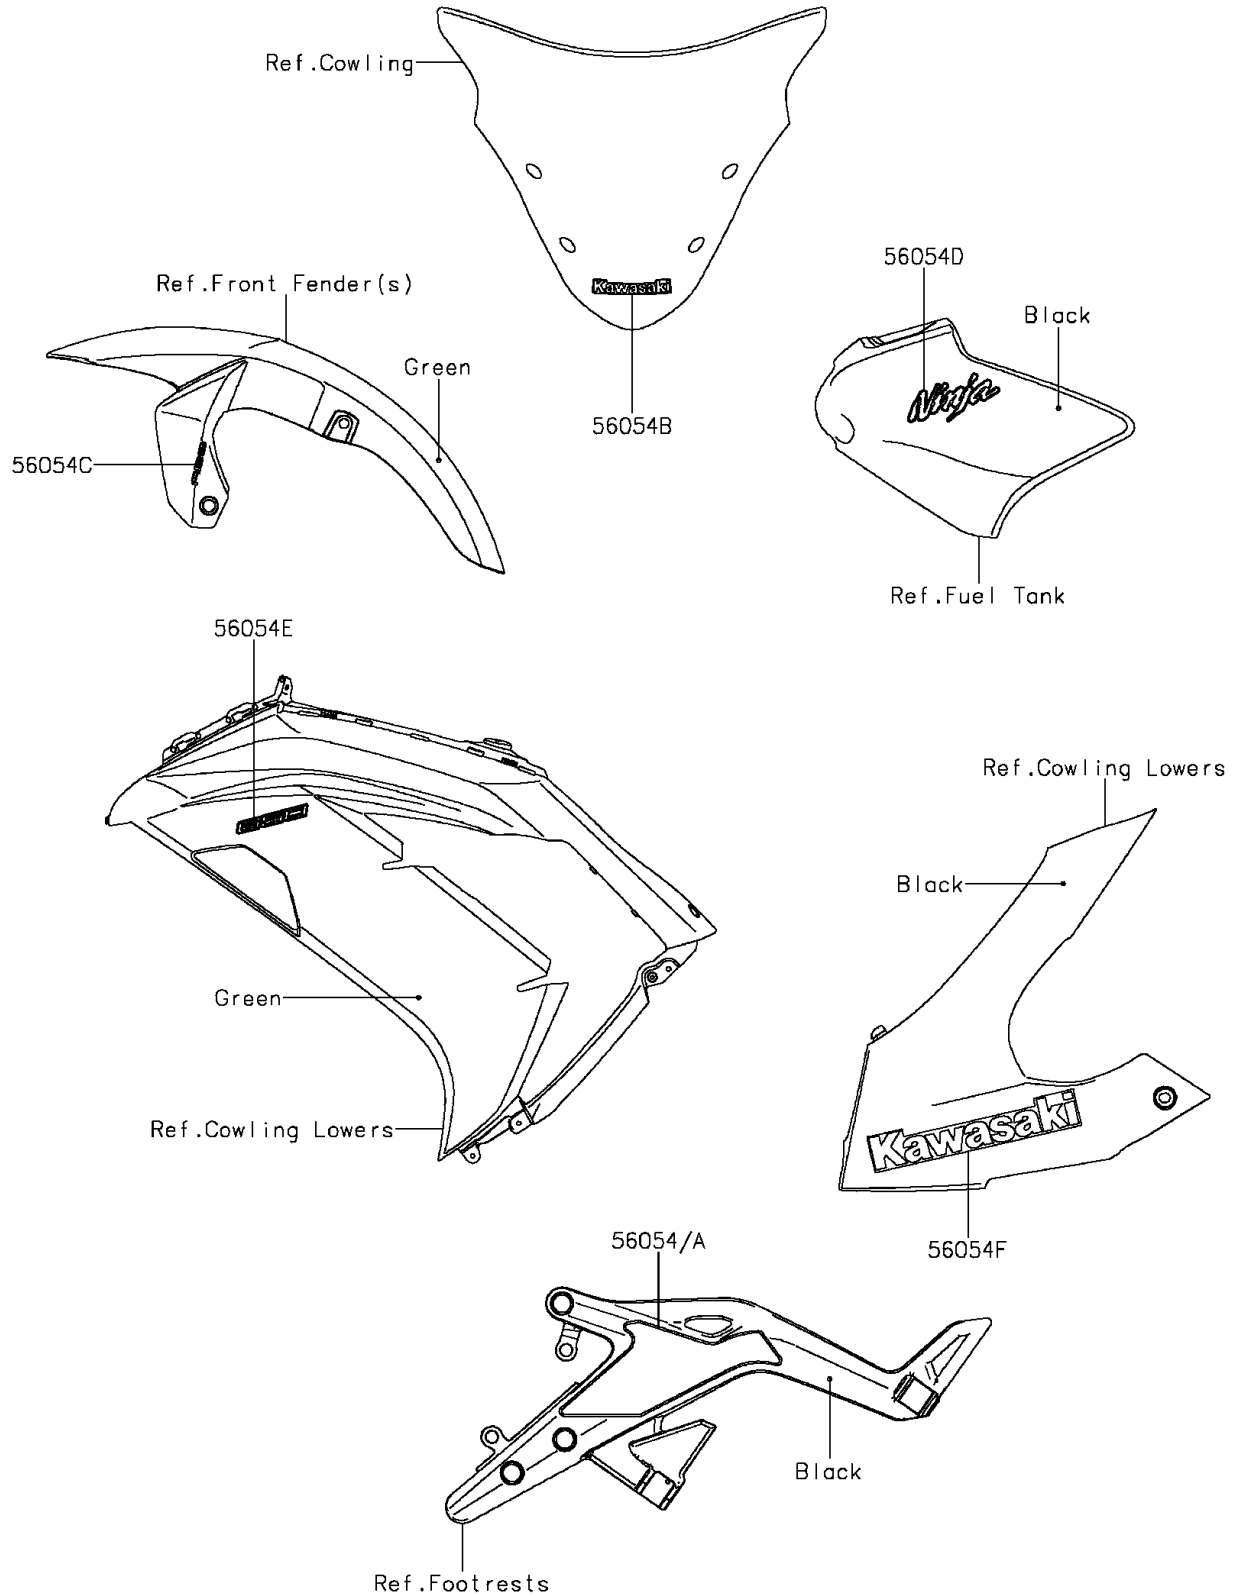

2015 Ninja® 650 ABS

PARTS DIAGRAM

Decals(Green)(FFF)

F2861E

2015 Ninja[®] 650 ABS

PARTS LIST

Decals(Green)(FFF)

ITEM NAME

PART NUMBER

QUANTITY
