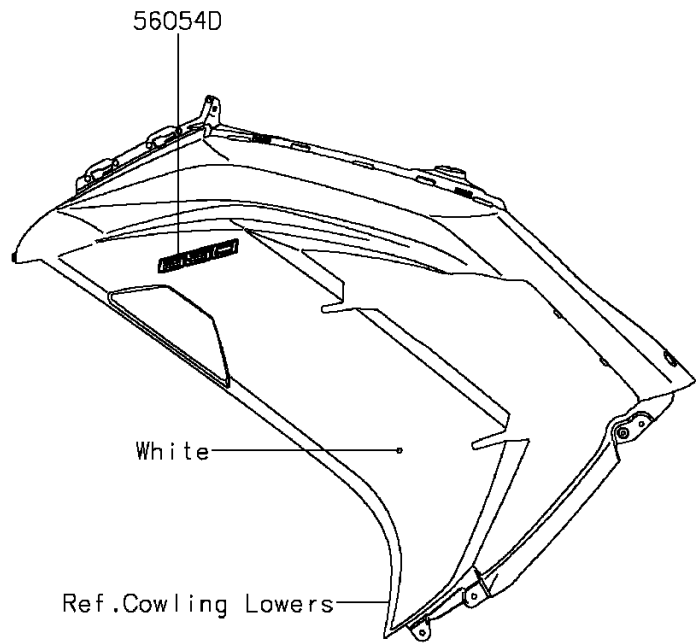

2013 NINJA® 650 ABS

PARTS DIAGRAM

Decals(White)(FDS)

F2861C

2013 NINJA® 650 ABS

PARTS LIST

Decals(White)(FDS)

ITEM NAME

PART NUMBER

QUANTITY
