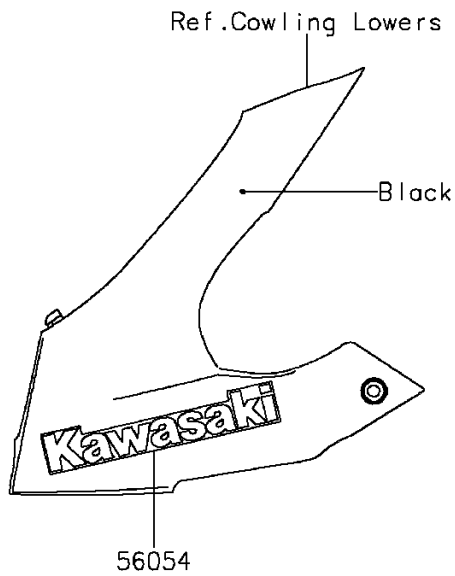

2013 NINJA® 650 ABS

PARTS DIAGRAM

Decals(White)(FDS)

F2861C

2013 NINJA® 650 ABS

PARTS LIST

Decals(White)(FDS)

ITEM NAME

PART NUMBER

QUANTITY
