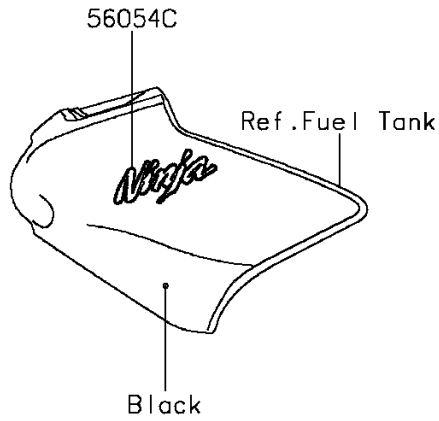

2013 NINJA® 650 ABS

PARTS DIAGRAM

Decals(White)(FDS)

F2861C

2013 NINJA® 650 ABS

PARTS LIST

Decals(White)(FDS)

ITEM NAME

PART NUMBER

QUANTITY
