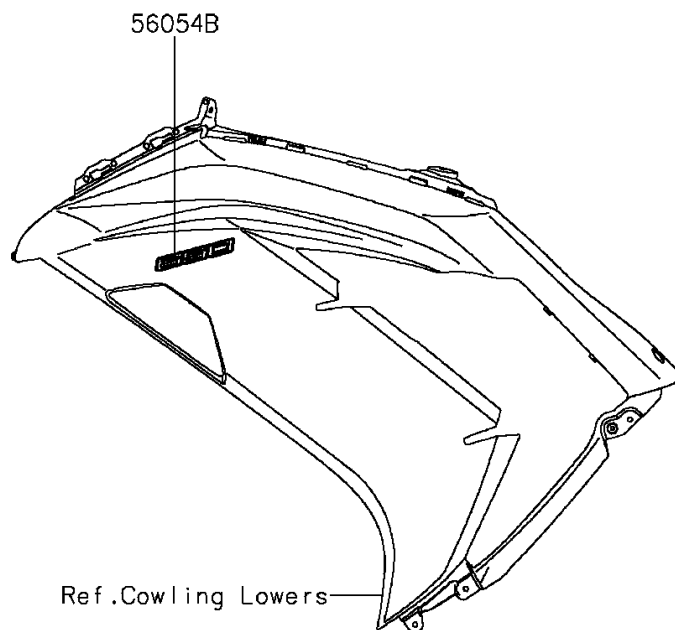

2013 NINJA® 650 ABS

PARTS DIAGRAM Decals(Black)(FDS)

F2861B

2013 NINJA® 650 ABS

PARTS LIST

Decals(Black)(FDS)

ITEM NAME

PART NUMBER

QUANTITY
