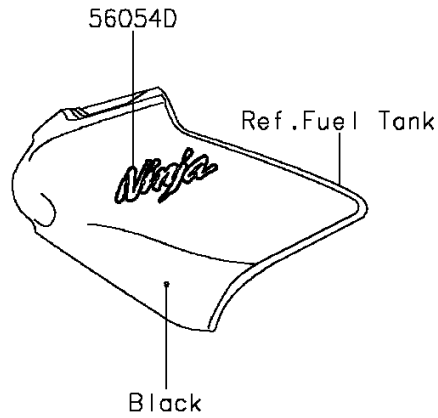

2013 NINJA® 650 ABS

PARTS DIAGRAM

Decals(Blue)(FDS)(CA,US)

F2861A

2013 NINJA® 650 ABS

PARTS LIST

Decals(Blue)(FDS)(CA,US)

ITEM NAME

PART NUMBER

QUANTITY
