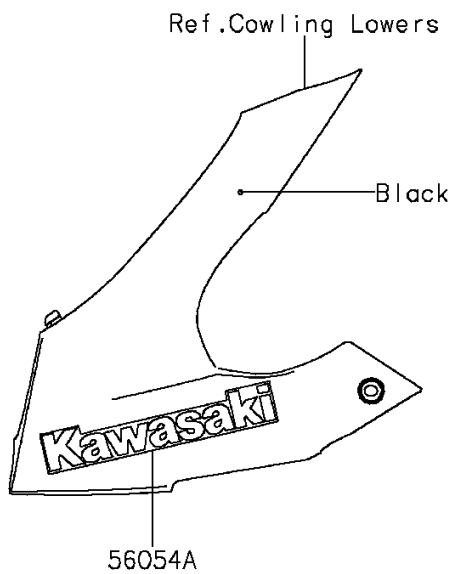

2013 NINJA® 650 ABS

PARTS DIAGRAM

Decals(Blue)(FDS)(CA,US)

F2861A

2013 NINJA® 650 ABS

PARTS LIST

Decals(Blue)(FDS)(CA,US)

ITEM NAME

PART NUMBER

QUANTITY
