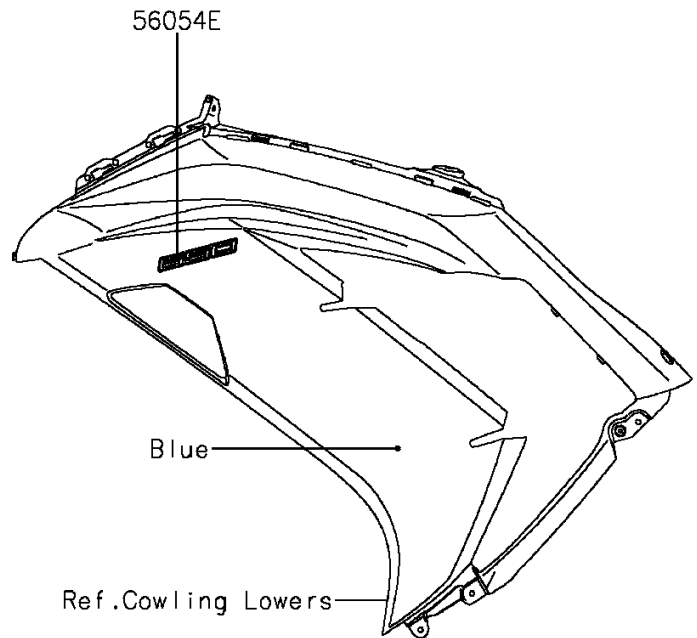

2013 NINJA® 650 ABS

PARTS DIAGRAM

Decals(Blue)(FDS)(CA,US)

F2861A

2013 NINJA® 650 ABS

PARTS LIST

Decals(Blue)(FDS)(CA,US)

ITEM NAME

PART NUMBER

QUANTITY
