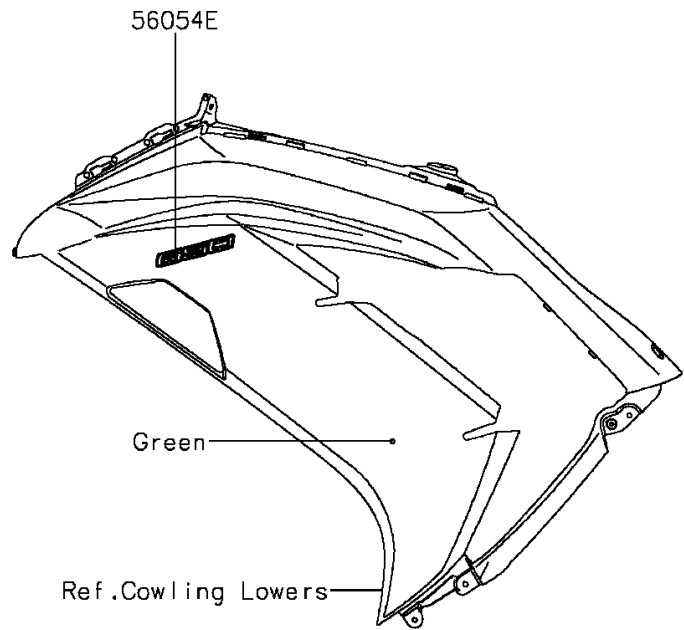

2013 NINJA® 650 ABS

PARTS DIAGRAM

Decals(Green)(FDS)(CN)

F2861

2013 NINJA® 650 ABS

PARTS LIST

Decals(Green)(FDS)(CN)

ITEM NAME

PART NUMBER

QUANTITY
