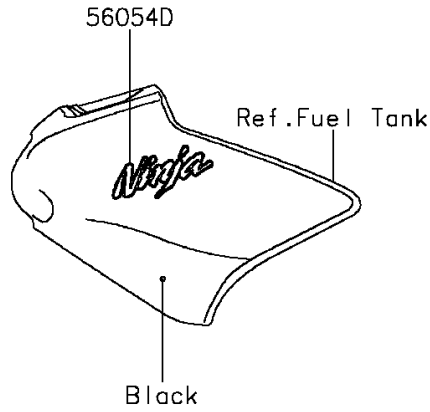

2013 NINJA® 650 ABS

PARTS DIAGRAM

Decals(Green)(FDS)(CN)

F2861

2013 NINJA® 650 ABS

PARTS LIST

Decals(Green)(FDS)(CN)

ITEM NAME

PART NUMBER

QUANTITY
