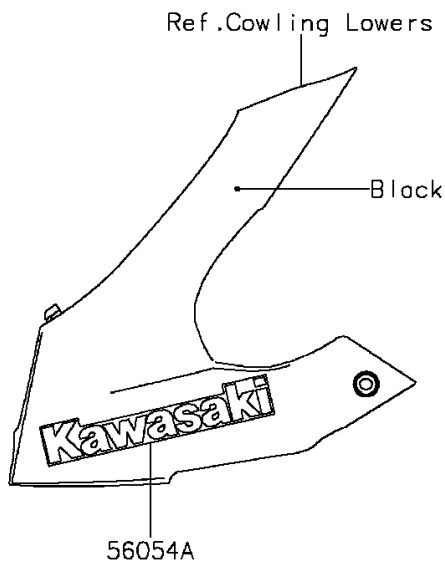

2013 NINJA® 650 ABS

PARTS DIAGRAM

Decals(Green)(FDS)(CN)

F2861

2013 NINJA® 650 ABS

PARTS LIST

Decals(Green)(FDS)(CN)

ITEM NAME

PART NUMBER

QUANTITY
