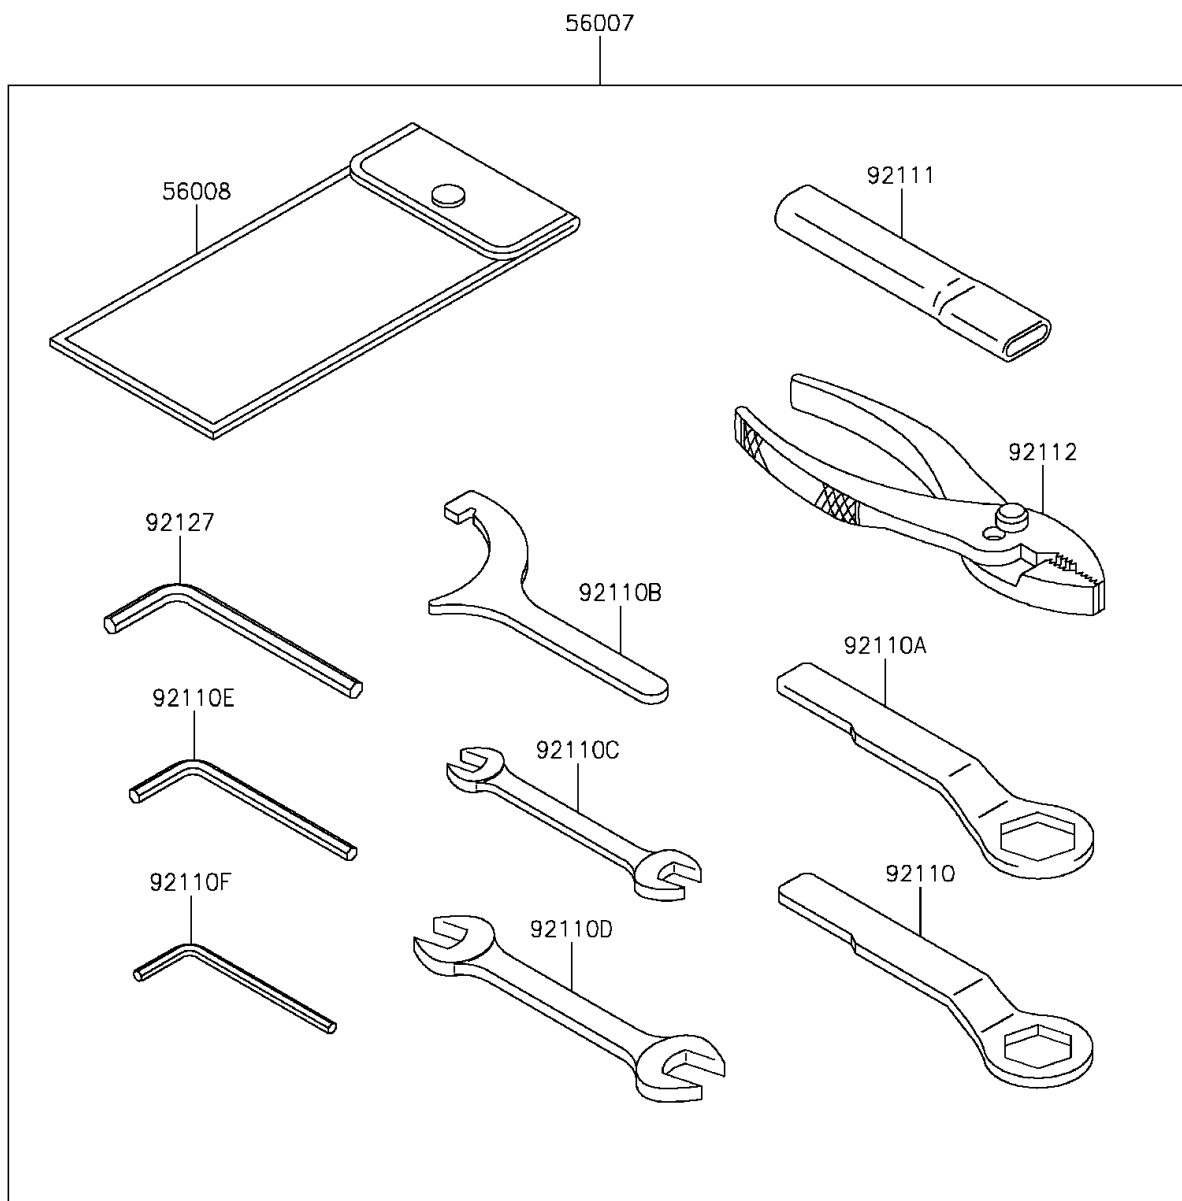

2013 NINJA® 650 ABS

PARTS DIAGRAM

Owner's Tools

F2810

2013 NINJA® 650 ABS

PARTS LIST

Owner's Tools

ITEM NAME

PART NUMBER

QUANTITY
