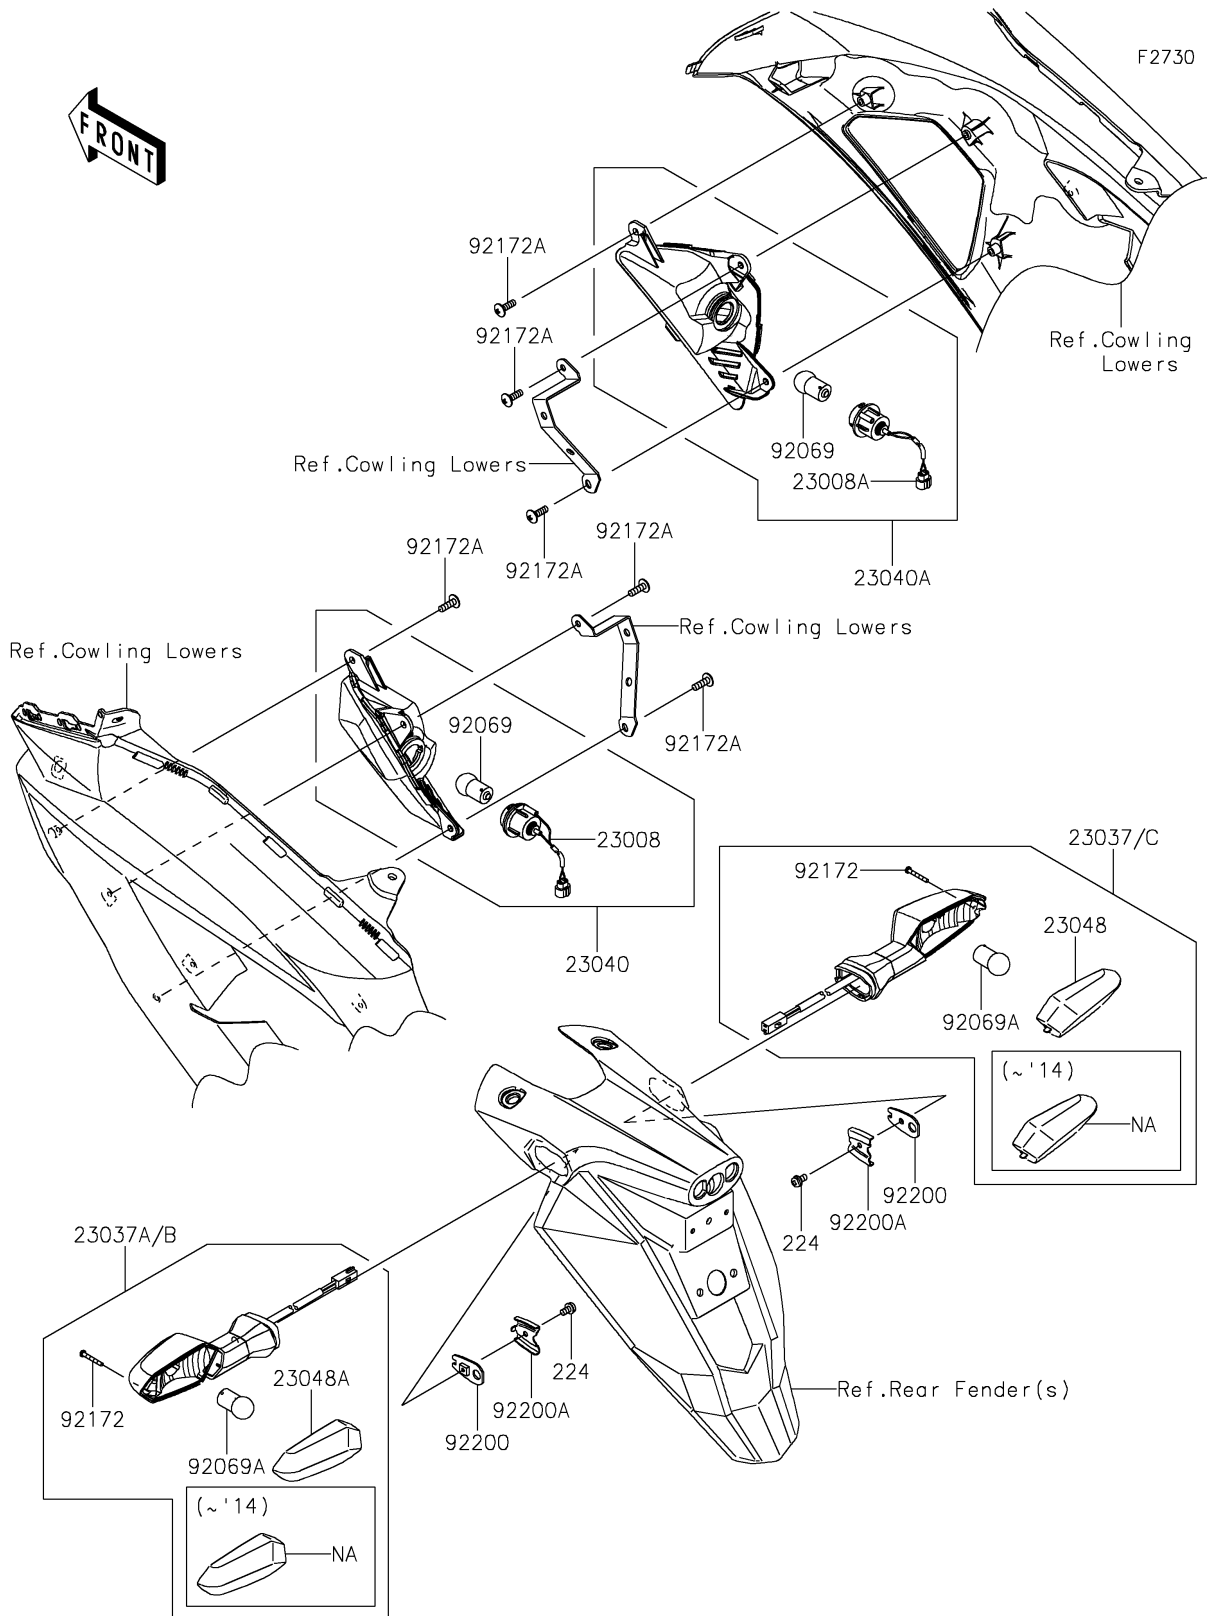

2016 Ninja® 650 ABS

PARTS DIAGRAM

Turn Signals

2016 Ninja[®] 650 ABS

PARTS LIST

Turn Signals

ITEM NAME

PART NUMBER

QUANTITY
