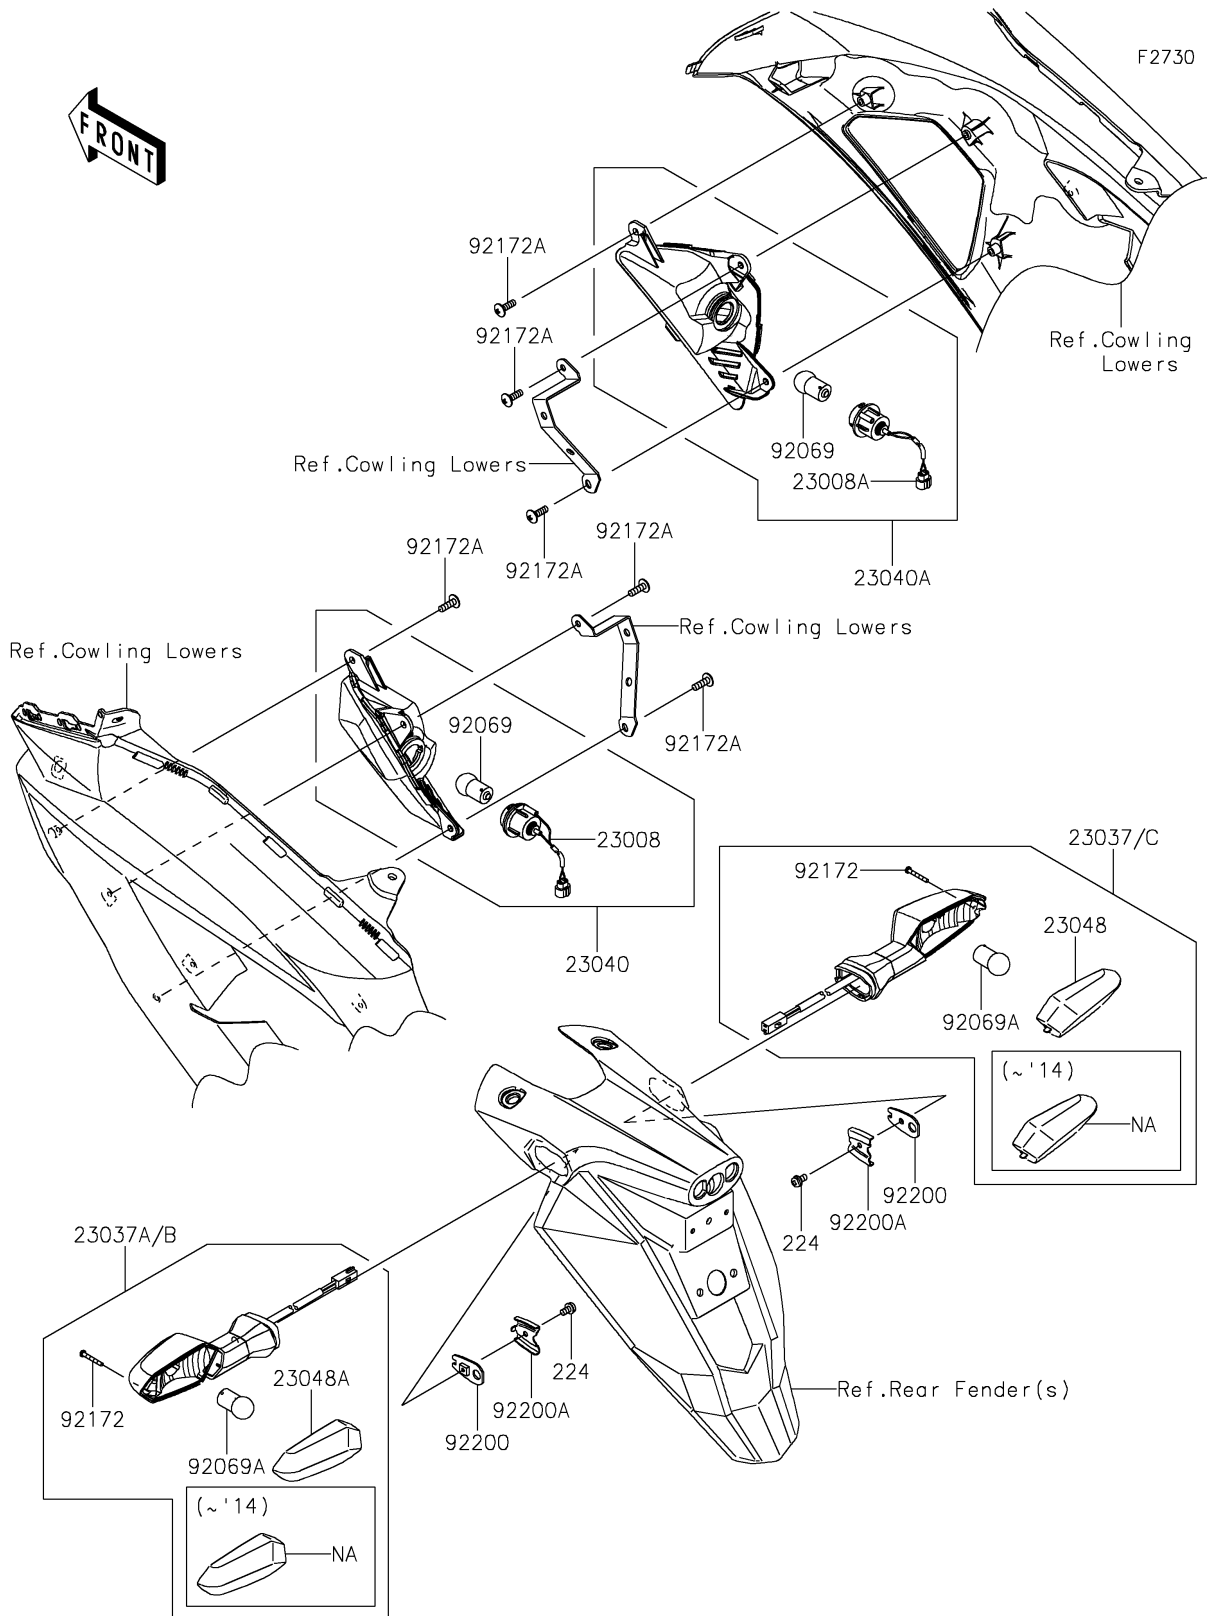

2015 Ninja® 650 ABS

PARTS DIAGRAM

Turn Signals

2015 Ninja® 650 ABS

PARTS LIST

Turn Signals

ITEM NAME

PART NUMBER

QUANTITY
