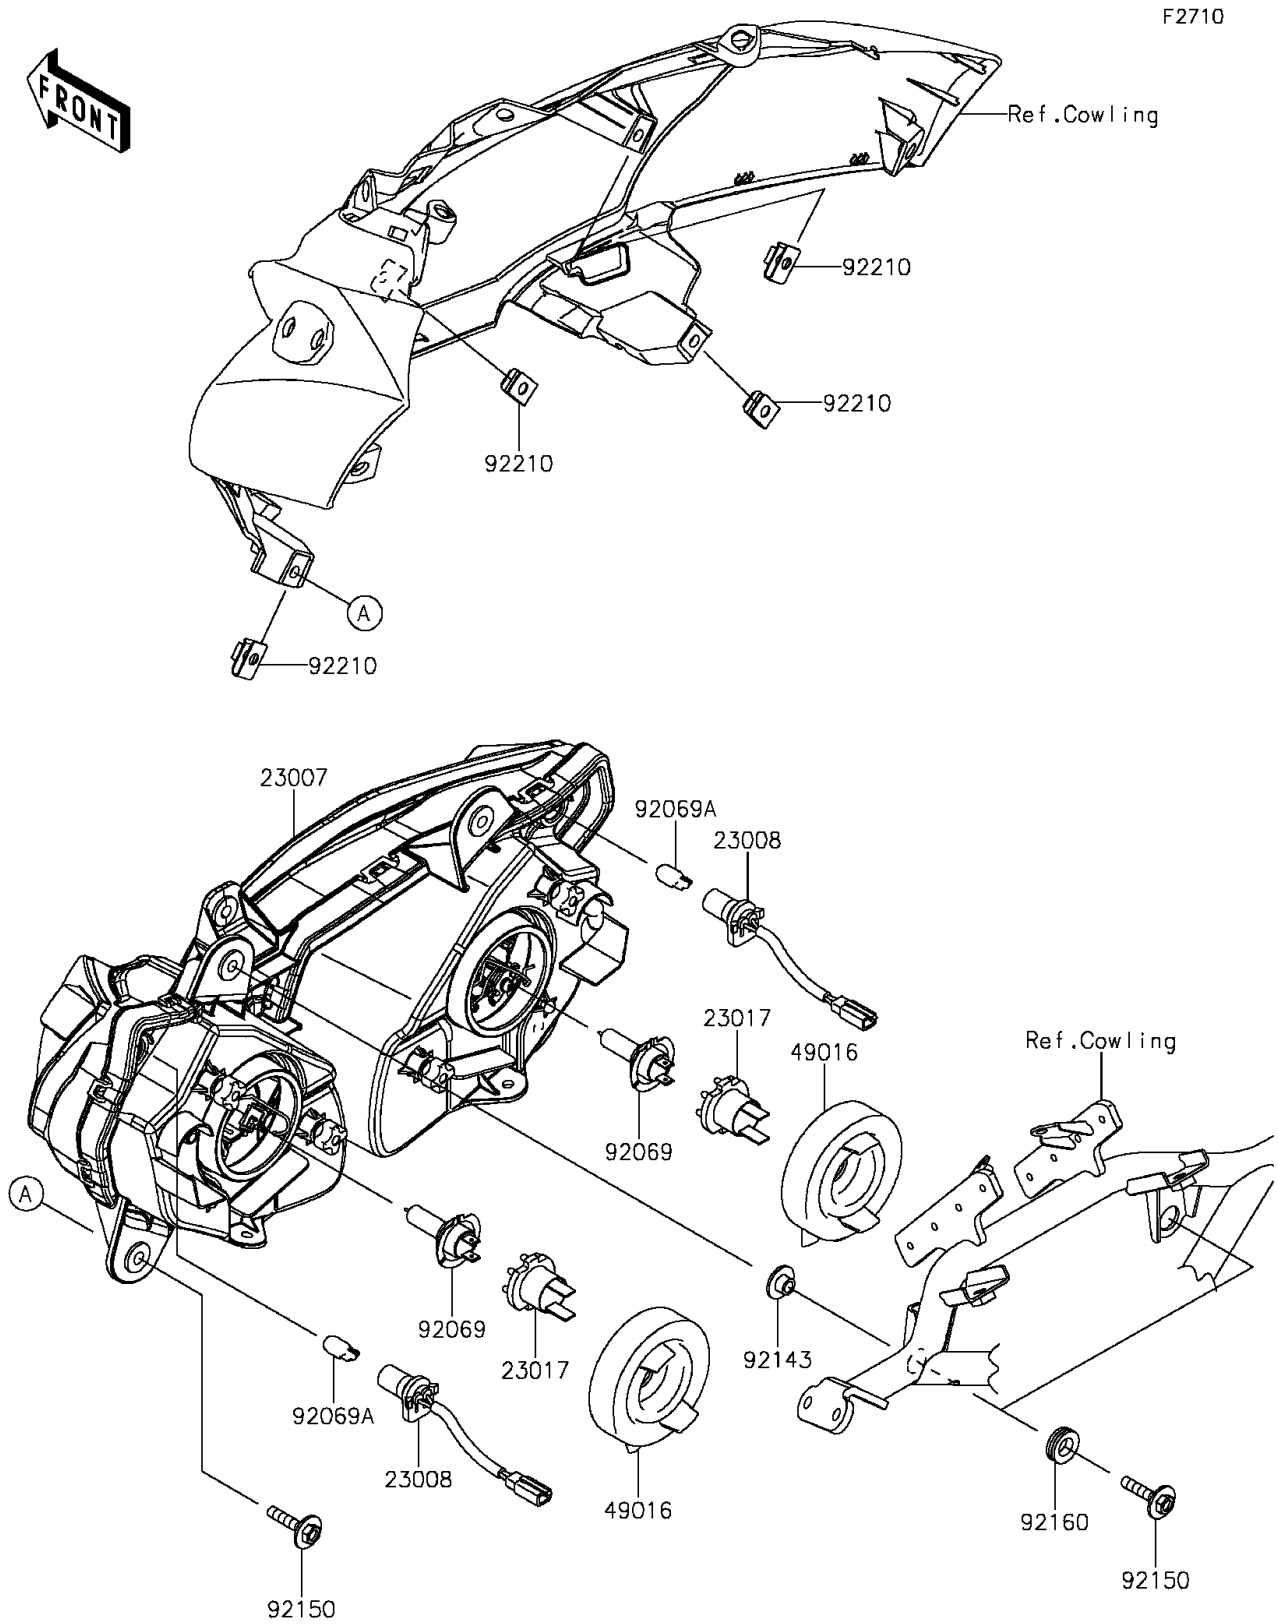

2016 Ninja[®] 650 ABS

PARTS DIAGRAM

Headlight(s)

2016 Ninja® 650 ABS

PARTS LIST

Headlight(s)

ITEM NAME

PART NUMBER

QUANTITY
