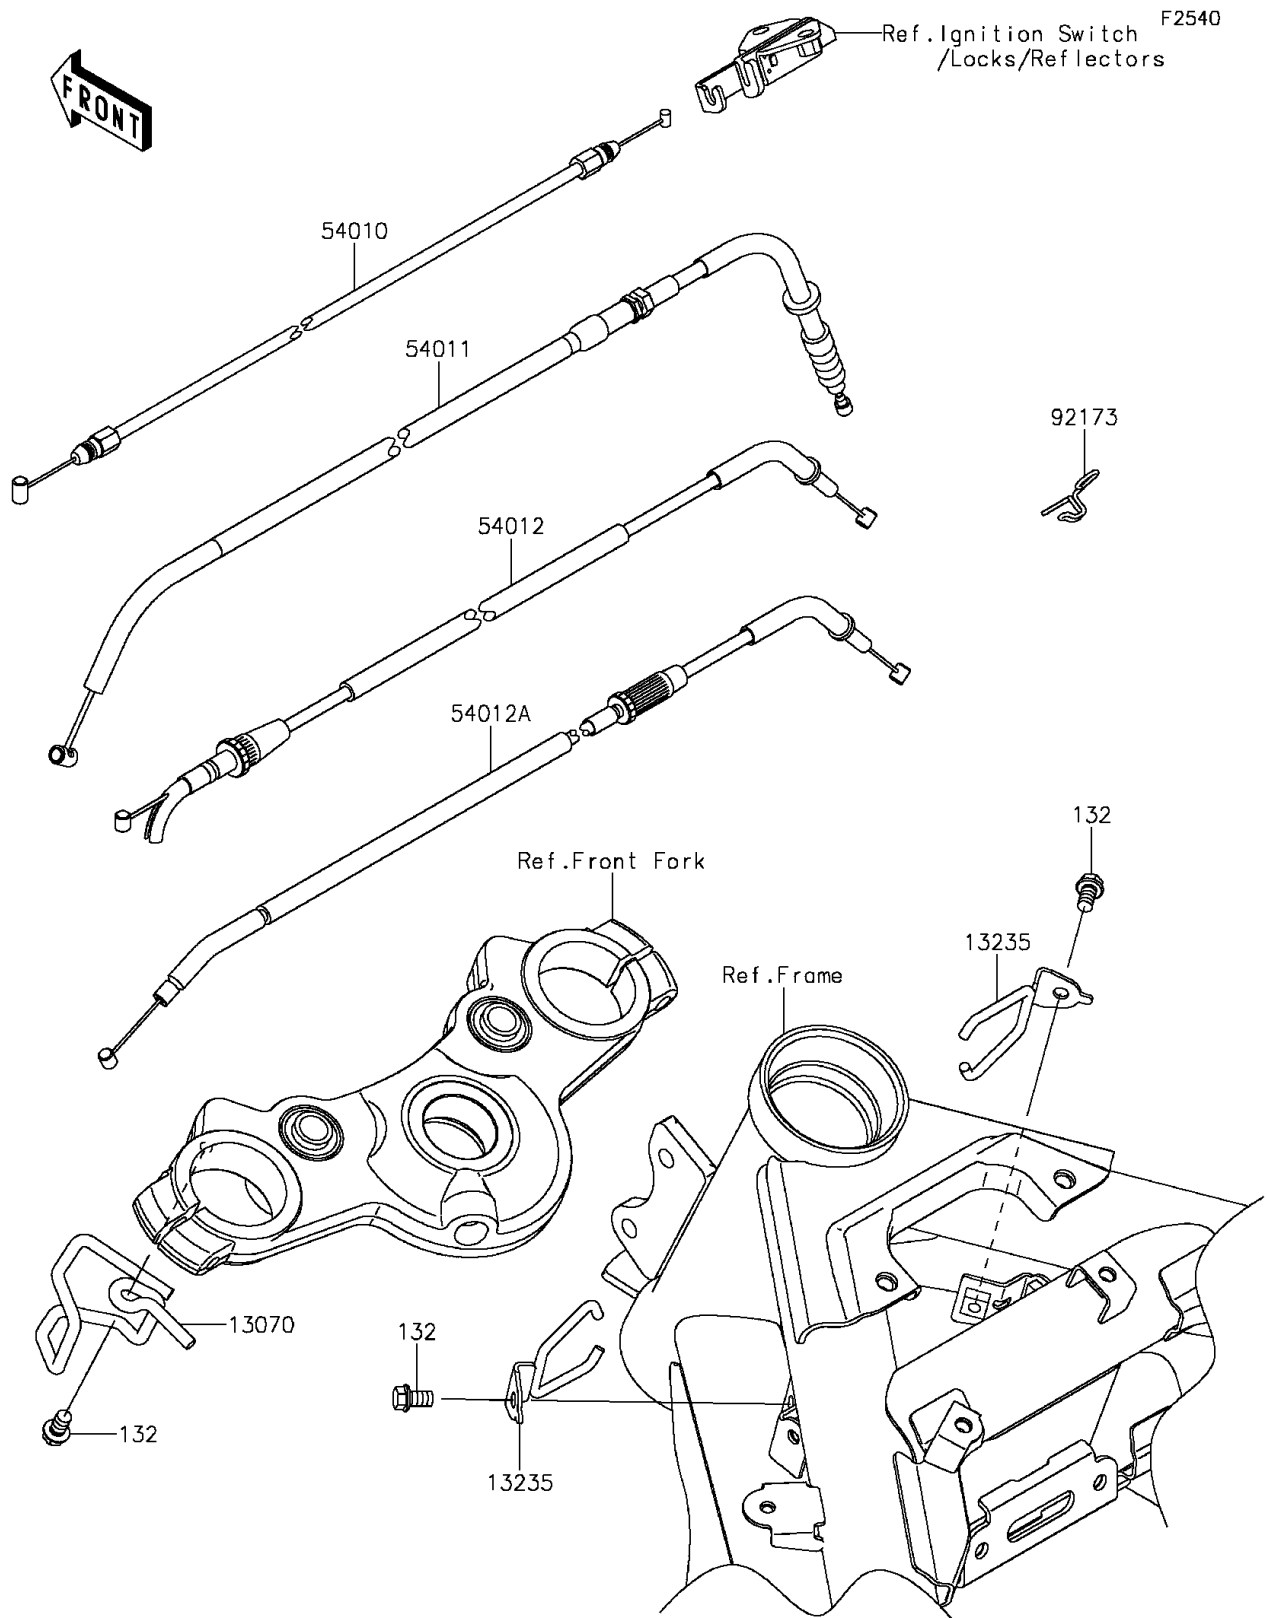

2016 Ninja® 650 ABS

PARTS DIAGRAM

Cables

2016 Ninja[®] 650 ABS

PARTS LIST

Cables

ITEM NAME

PART NUMBER

QUANTITY
