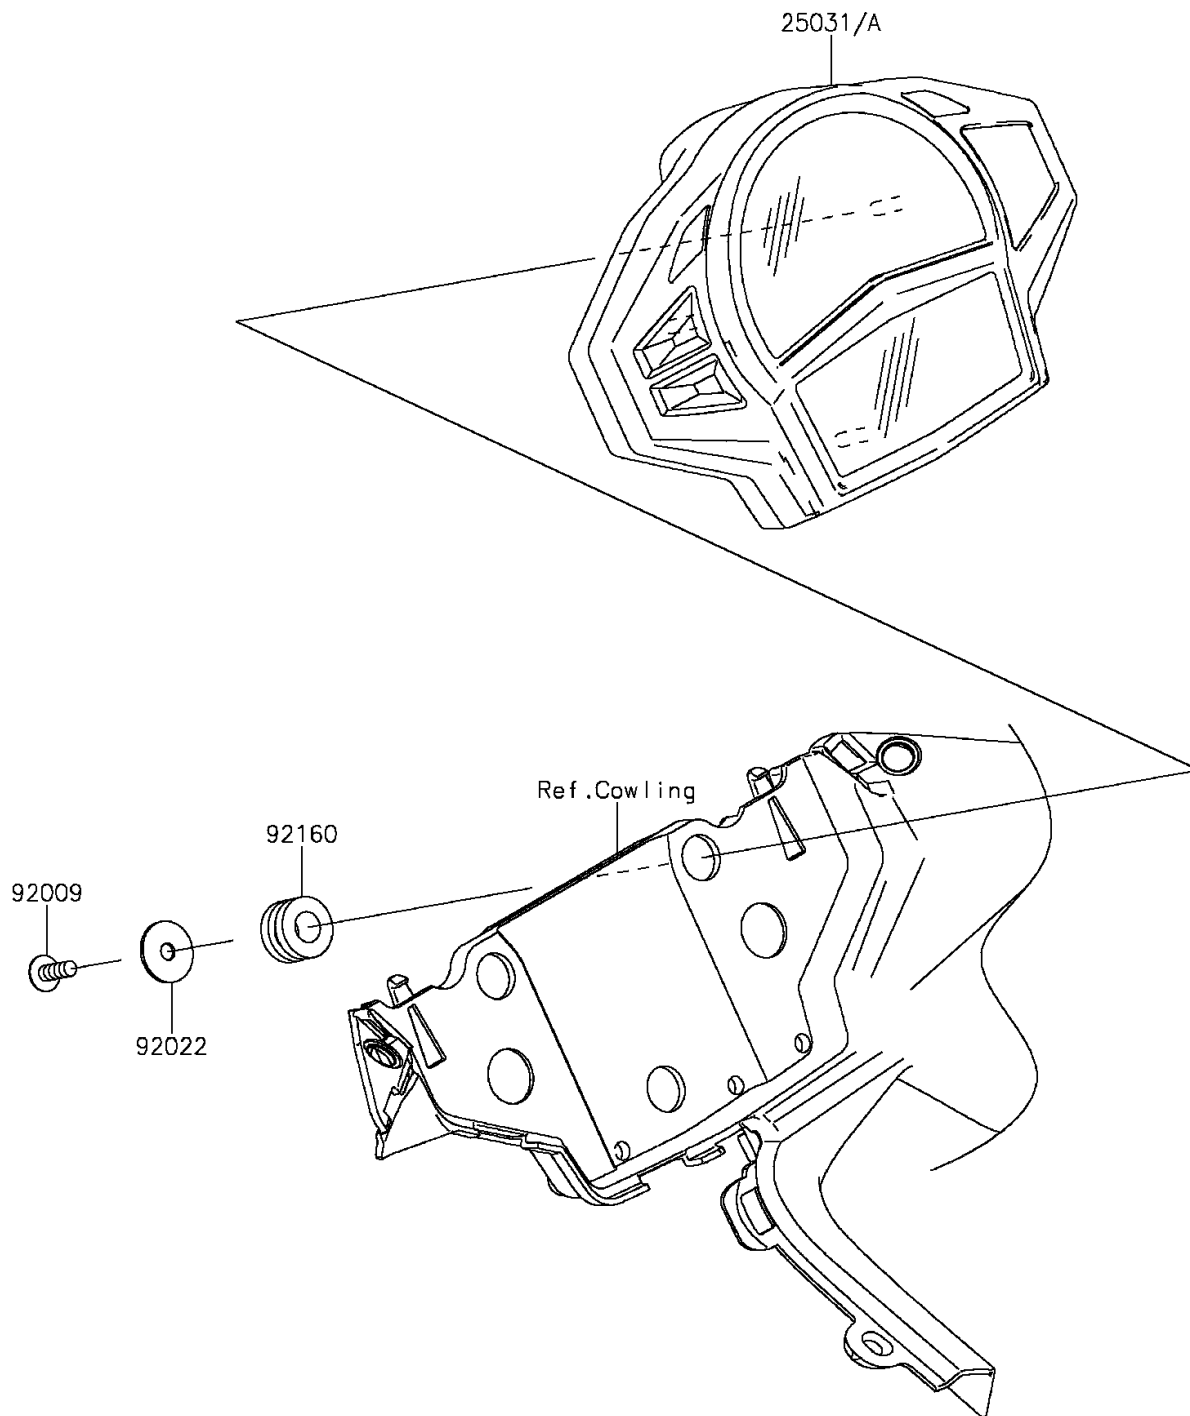

2015 Ninja® 650 ABS

PARTS DIAGRAM

Meter(s)

Kawasaki

Let the Good Times Roll®

F2530

2015 Ninja® 650 ABS

PARTS LIST

Meter(s)

ITEM NAME

PART NUMBER

QUANTITY
