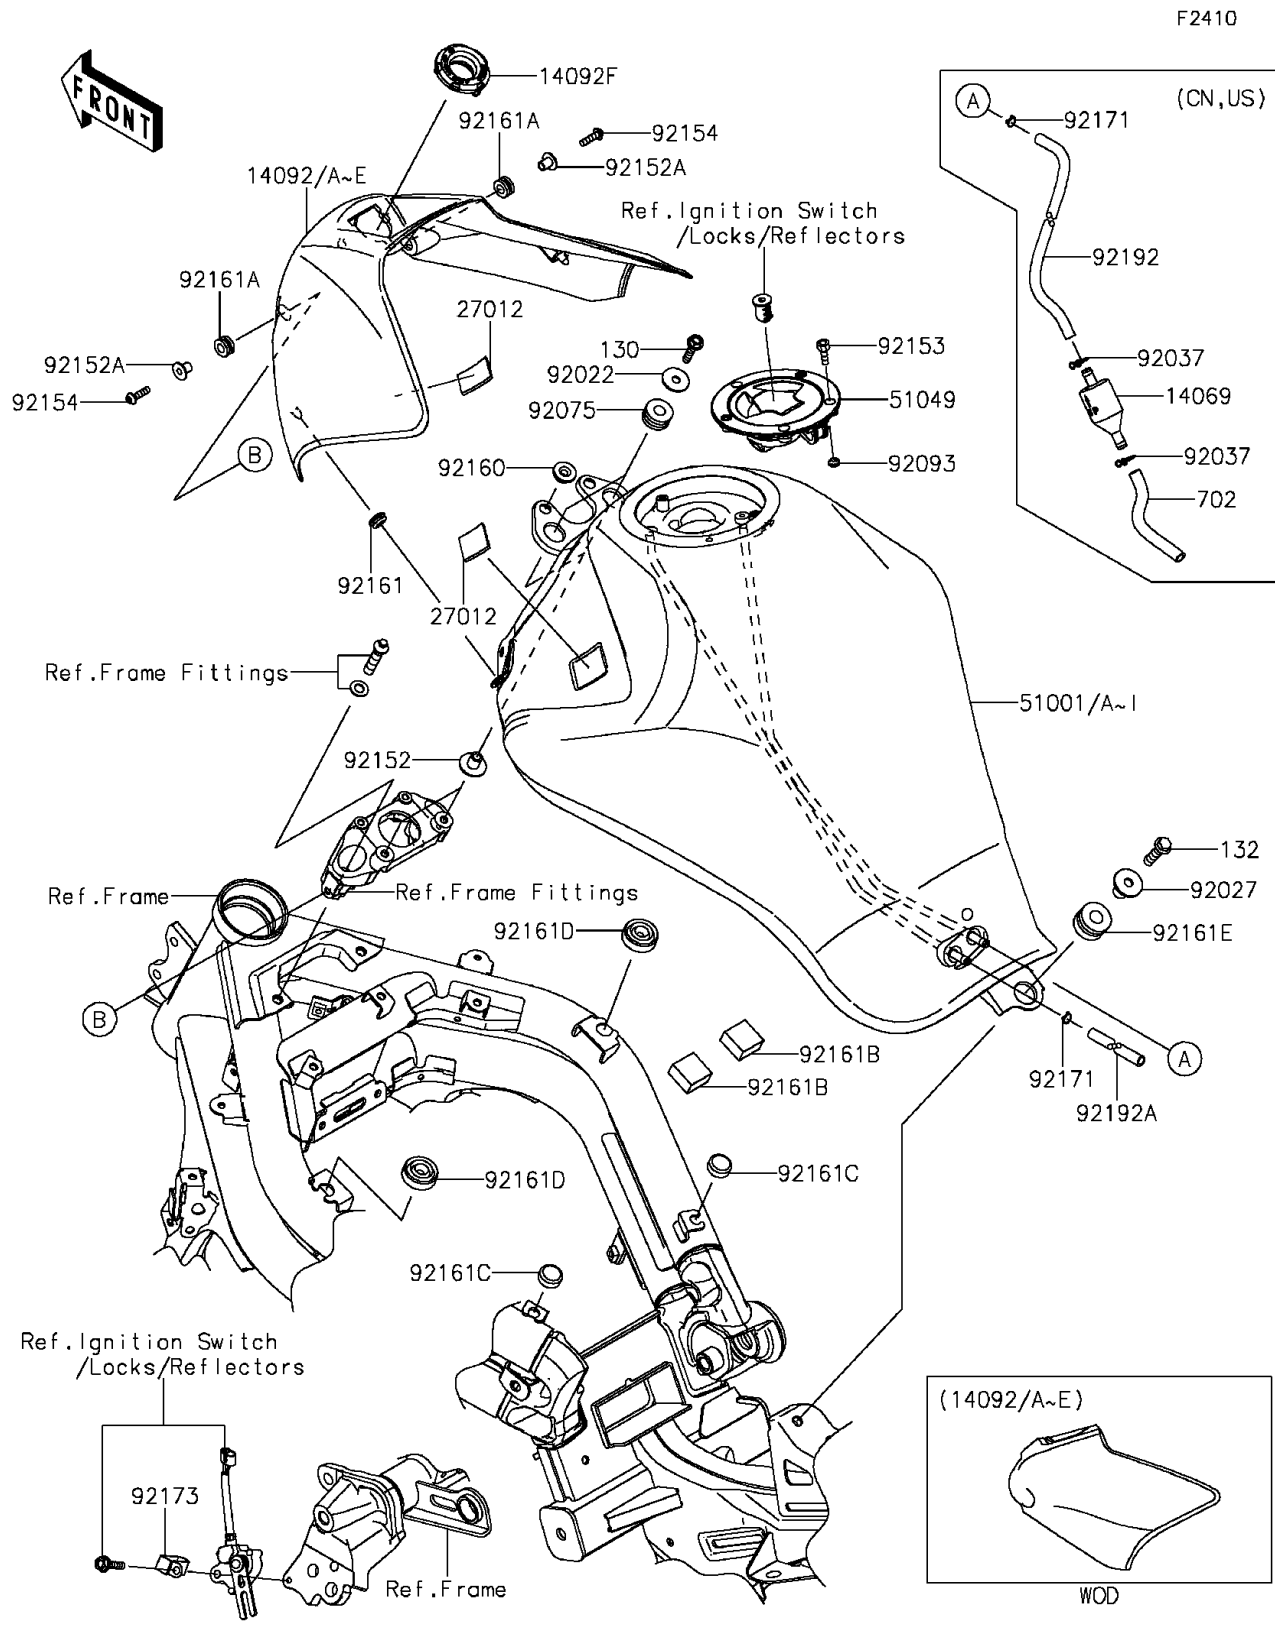

2013 NINJA® 650 ABS

PARTS DIAGRAM

Fuel Tank

2013 NINJA® 650 ABS

PARTS LIST

Fuel Tank

ITEM NAME

PART NUMBER

QUANTITY
