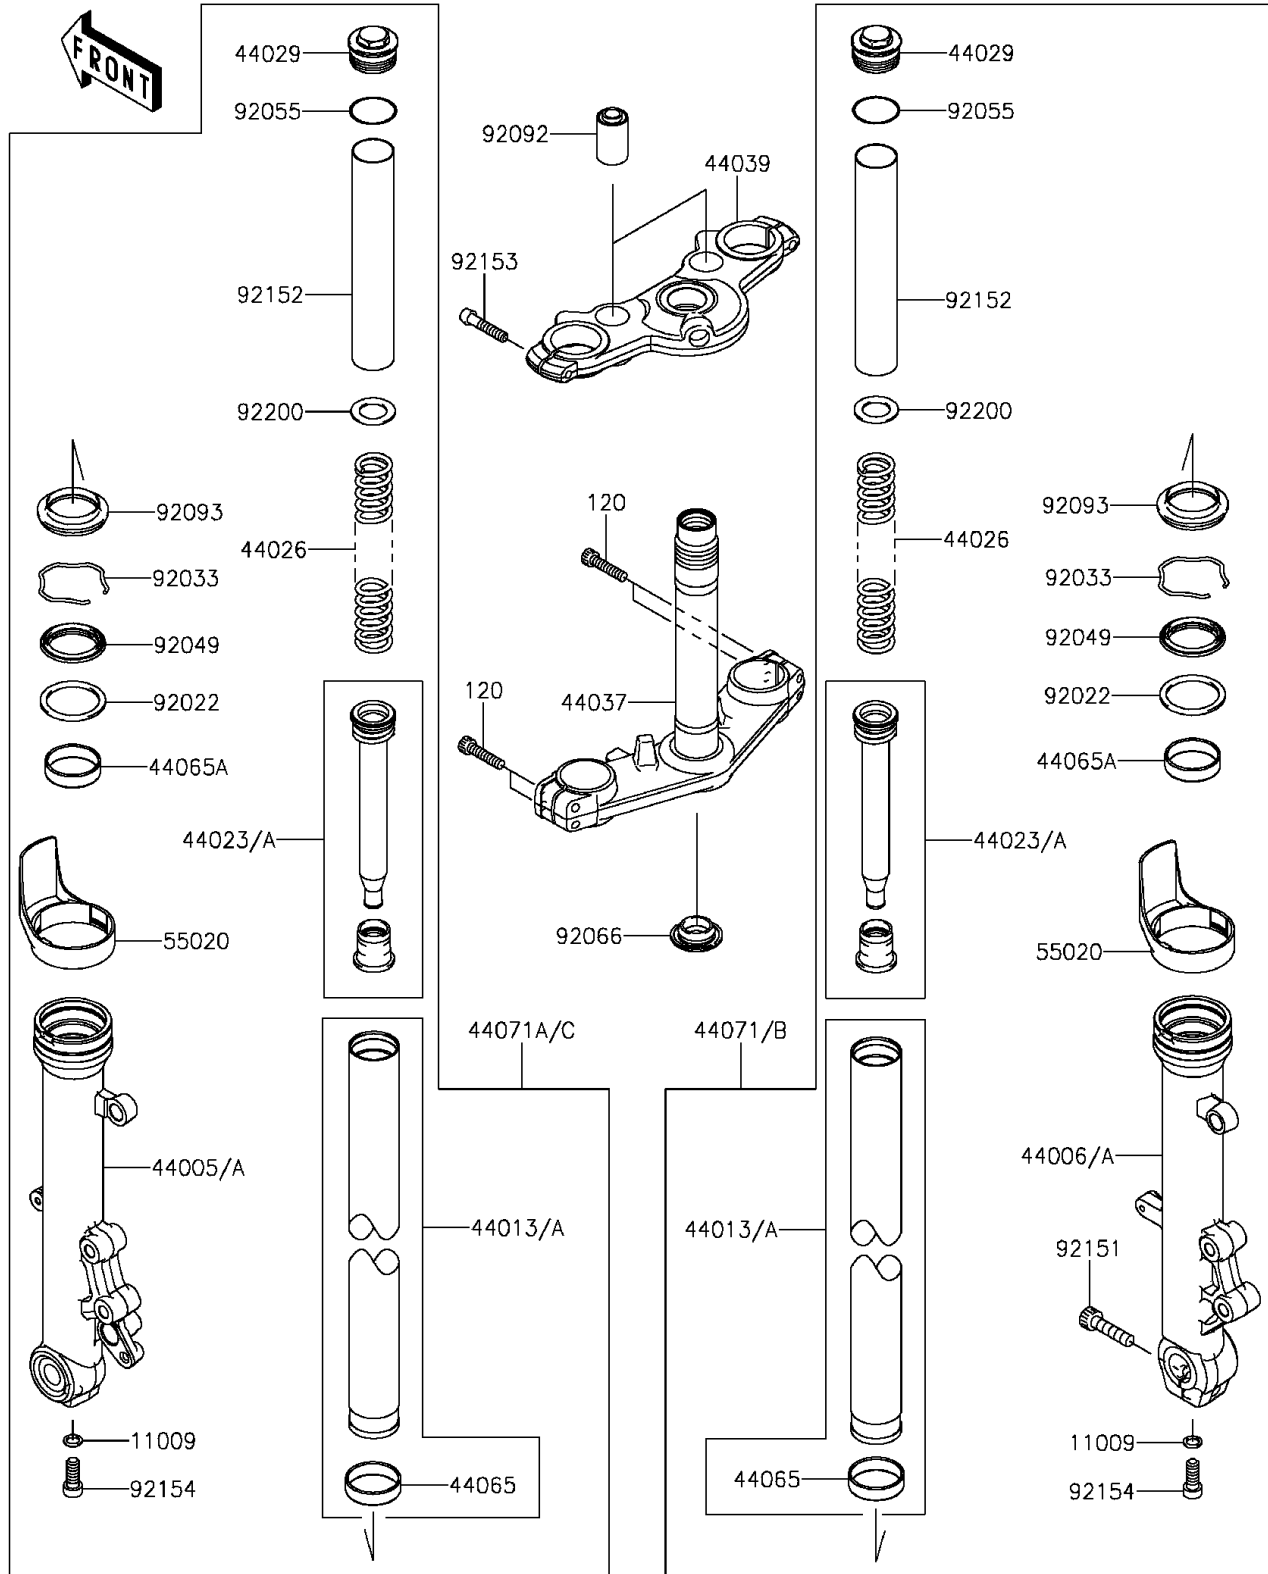

2016 Ninja® 650 ABS

PARTS DIAGRAM

Front Fork

F2340

2016 Ninja[®] 650 ABS

PARTS LIST

Front Fork

ITEM NAME

PART NUMBER

QUANTITY
