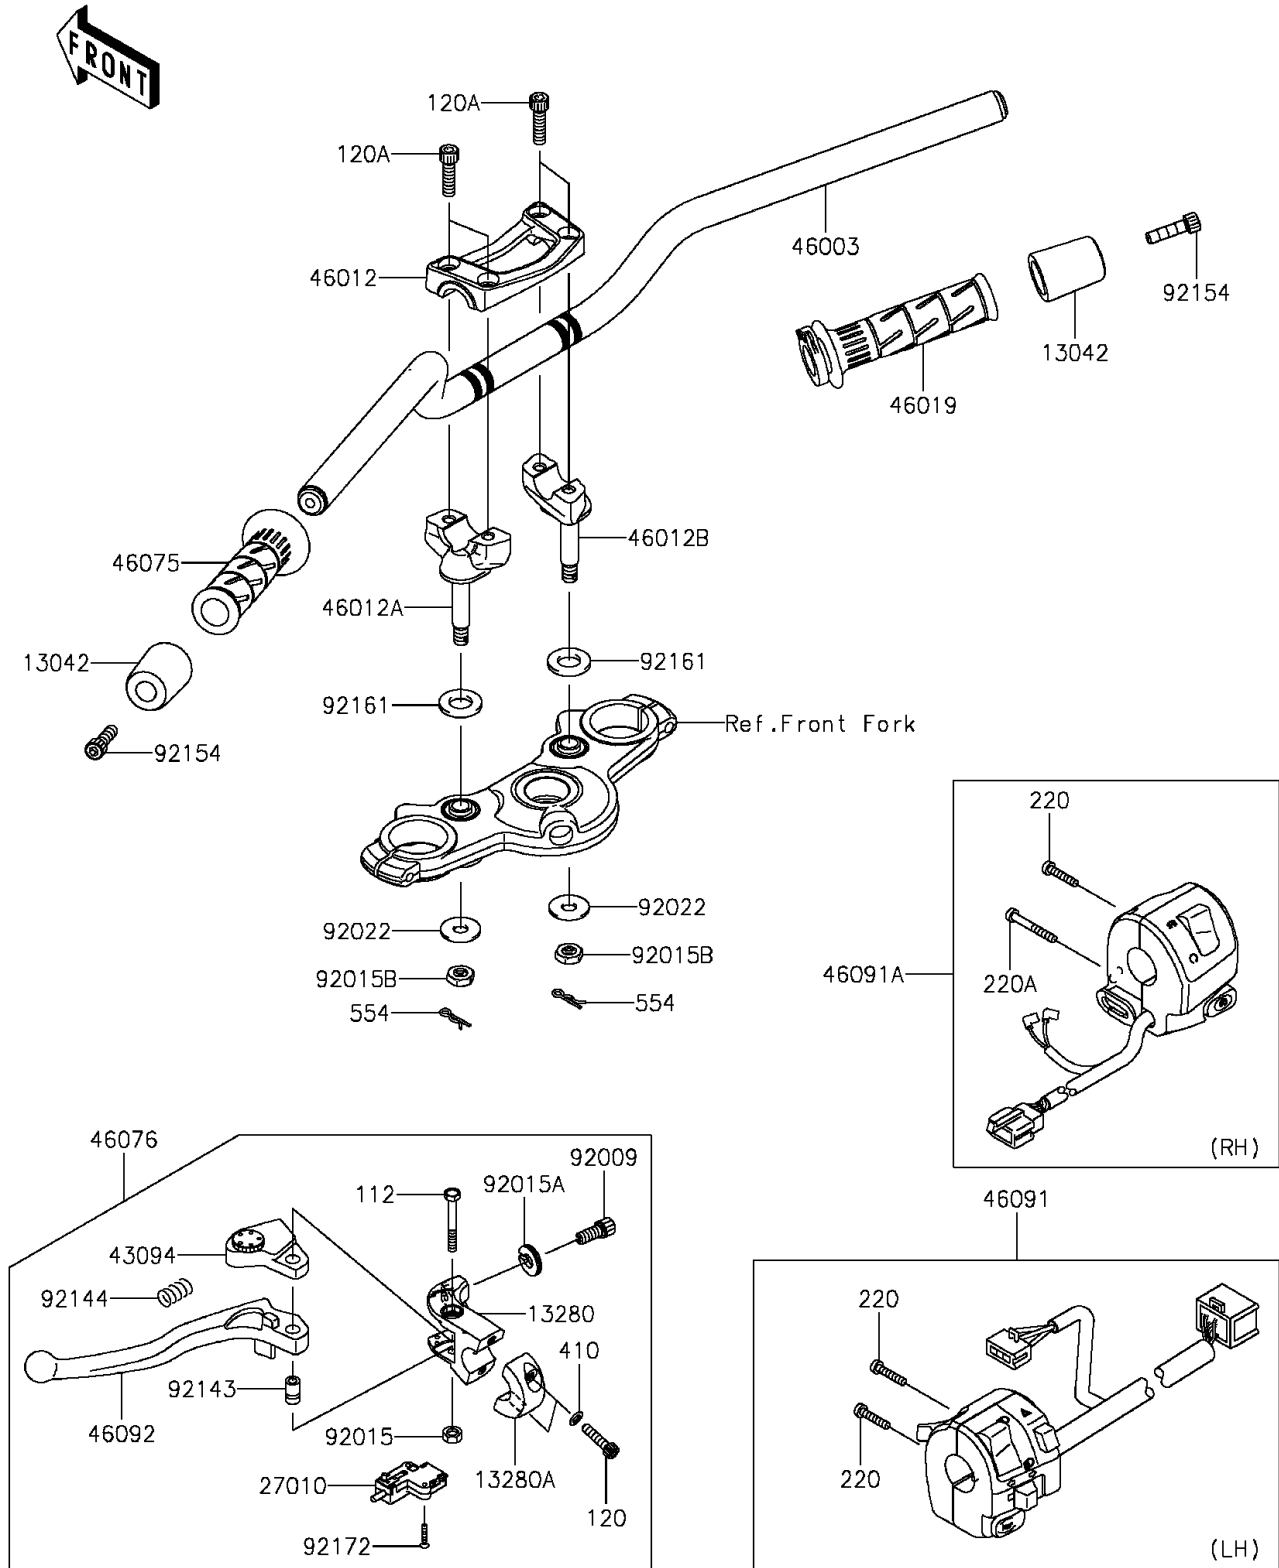

2016 Ninja® 650 ABS

PARTS DIAGRAM

Handlebar

F2310

2016 Ninja® 650 ABS

PARTS LIST

Handlebar

ITEM NAME

PART NUMBER

QUANTITY
